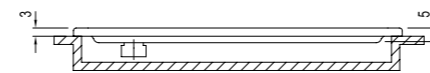

Asymmetrical Left