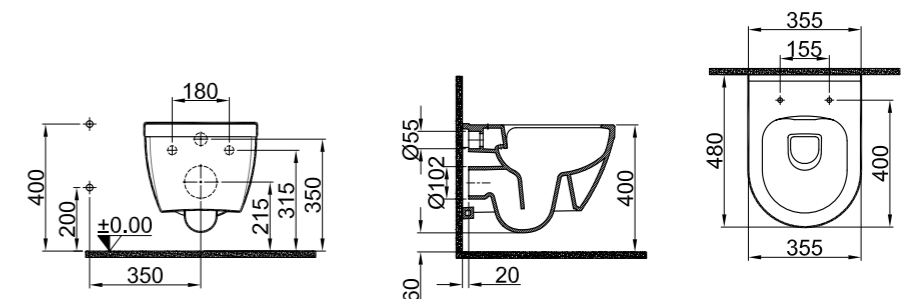

With Cleaning Pipe		
Wc Pan	White	310200100220
Without Cleaning Pipe		
Wc Pan	White	310200100246
SmartSeat&Cover	White	410200400029

SmartHygiene is offered as standard in all products.