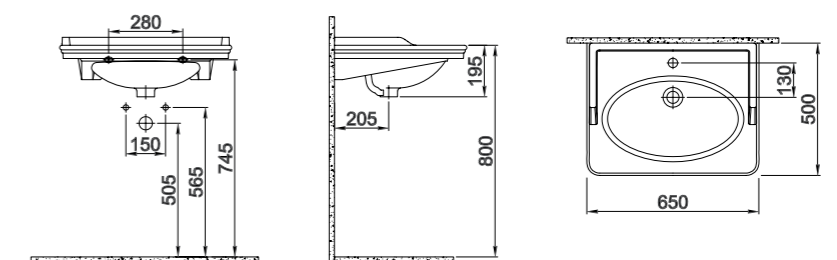

ARTDECO SHELF WASHBASIN

65x50 cm
With overflow hole
Suitable for wall mount
Novatik waste is not included
Furniture mounted with seat

Single Tap Hole	White	310200200218