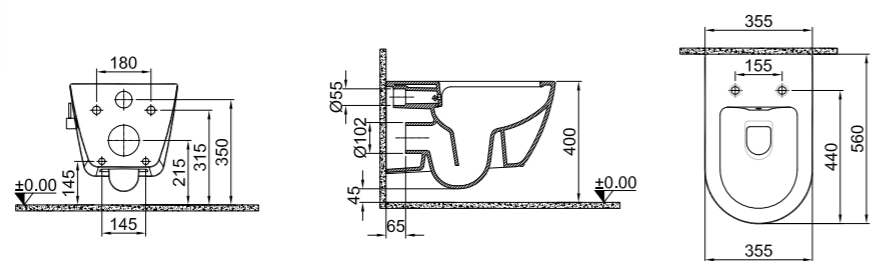

White	310200100371

ULTRA SLIM SMART SEAT & COVER

NEW PRODUCT

Duroplast
With metal hinge
Top clamp
Easily removable soft close seat & cover (SmartSeat&Cover)

White	310200700043