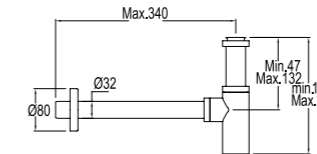

ETERNAL WASHBASIN WASTE PIPE

410200600065

LUXURY WASTE PIPE

410200600063

MINIMALIST WASHBASIN WASTE PIPE

410200600067

WASHBASIN WASTE PIPE (WASTE INCLUDED)

410200600064