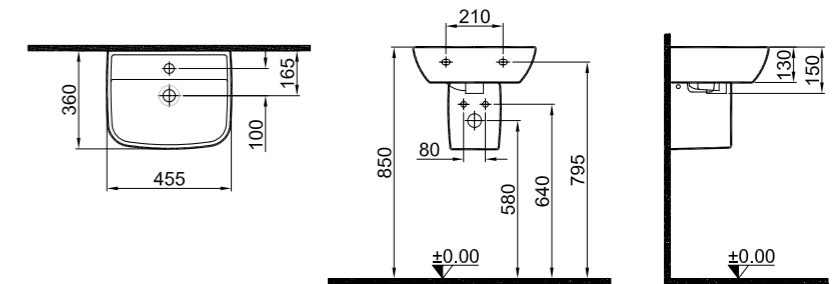

Washbasin	White	310200200046
Pedestal	White	310200800009
Half Pedestal	White	310200800010

WASHBASIN

45x36 cm
With overflow hole
Suitable for wall mount
Novatik waste is not included

Washbasin	White	310200200052
Slim Half Pedestal	White	310200800012