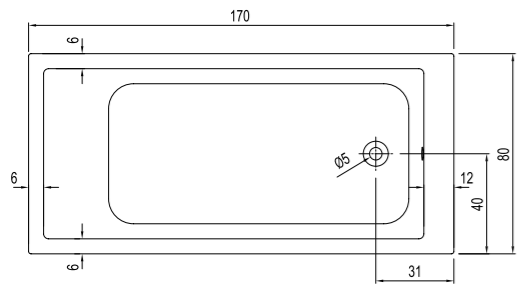

BABEL [170x80 cm]

Size cm	Product	Code
170x80 cm	Bathtub	310201300281
	Bathtub (Feet Included)	310201301292
	Bathtub (Feet / Front Panel Included)	310201301302
	Bathtub (Feet / L Panel Included)	310201300282
170x80 cm Comfort	Bathtub (Feet / Siphon / Front Panel Included)	310201300354
Hydromassage Function	Bathtub (Feet / Siphon / L Panel Included)	310201300355
170x80 cm Exclusive	Bathtub (Feet / Siphon / Front Panel Included)	310201301298
Hydromassage Function	Bathtub (Feet / Siphon / L Panel Included)	310201301305
170x80 cm Elite	Bathtub (Feet / Siphon / Front Panel Included)	310201301300
Hydromassage Function	Bathtub (Feet / Siphon / L Panel Included)	310201301307

BABEL [160x80 cm - 150x80 cm]