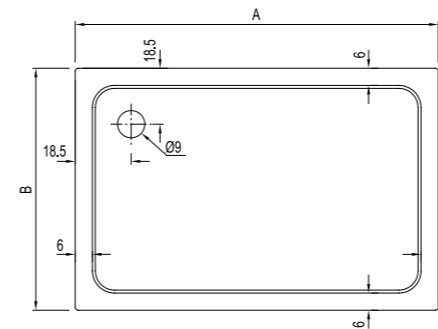

* The specified height is the distance from the finished floor to the top of the shower tray.