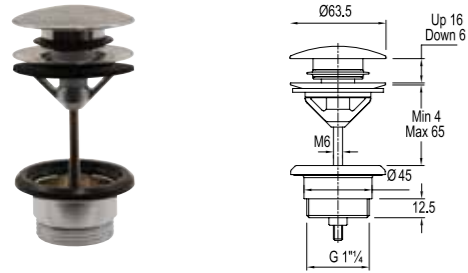

WASTES FOR BASINS

NOVATIC UNIVERSAL WASHBASIN WASTE (ROUND)

COLOR	CODE
Chrome	410200600076
White	410200600075
Brushed Nickel	410200600077
Rose Gold	410200600079
Gold	410200600078