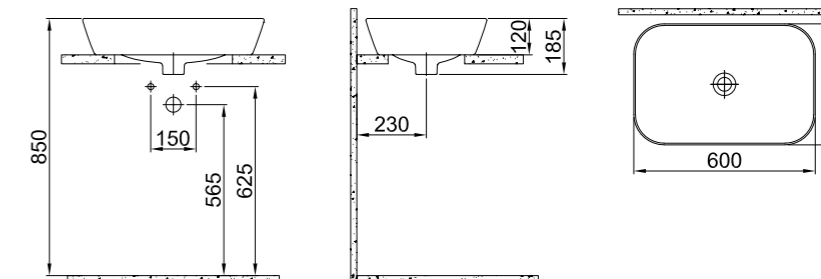

COUNTERTOP WASHBASIN

60x50 cm
With overflow hole
Suitable for wall mount
Novatik waste is not included

White 310200200035