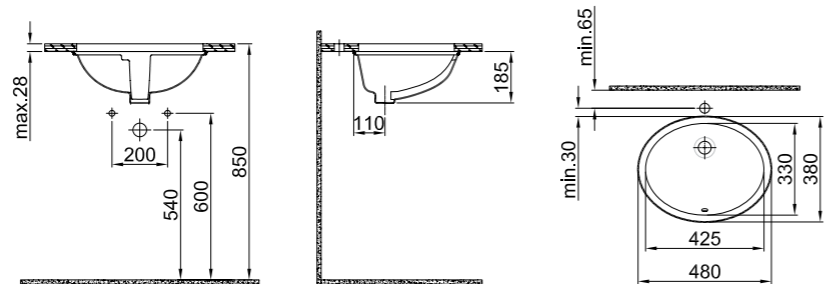

UNDERCOUNTER WASHBASINS

OPTIMUM UNDERCOUNTER BUILT-IN WASHBASIN

53x40 cm
No tap hole, no overflow hole
Novatik waste is not included

COLOR	CODE
White	31020020096

OPTIMUM UNDERCOUNTER BUILT-IN WASHBASIN

56x42 cm
No tap hole, no overflow hole
Novatik waste is not included

White	310200200100

UNDERCOUNTER BUILT-IN WASHBASIN

48x38 cm
No tap hole, no overflow hole
Novatik waste is not included

White	310200200095

SMALL WASHBASINS

Idea 2.0 Washbasin / 45x45 cm
310200200064