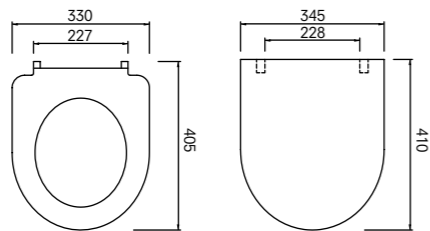

OPTIMUM

BACK TO WALL WC PAN SET

62.5x35 cm

Built-in cleaning pipe inlet
3/6 lt function

Cistern

Bottom entry WC inlet, top control

PRODUCT COLOR CODE

With Cleaning Pipe

Wc Pan White 310200100117

Without Cleaning Pipe

Wc Pan White 310200100119

Cistern White 310200400025

Side Inlet White 310200400030

Cistern

SEAT & COVER

Duroplast
With metal hinge
Top clamp

* Only compatible with 310200100117, 310200100119.

White 310200700012

SMART SEAT & COVER

Duroplast
With metal hinge
Top clamp

Easily removable soft close seat & cover

* Only compatible with 310200100117, 310200100119.

White 310200700014

SmarterHygiene is offered as standard in all products.

SMART SEAT & COVER

NEW PRODUCT

Duroplast
With metal hinge
Top clamp

Easily removable soft close seat & cover (SmartSeat&Cover)

* Only compatible with 310200100094 - 310200100096 /
310200100078 - 310200100080.

White 310200700039

SMART SEAT & COVER

Polypropylene
Plastic hinged
Tightening from the bottom
Slow Close

* Only compatible with 310200100094 - 310200100096 /
310200100078 - 310200100080.

White 410200400158

SEAT & COVER

Polypropylene
With metal hinge
Tightening from the bottom

* Only compatible with 310200100094 - 310200100096 /
310200100078 - 310200100080.

White 410200400051

SmarterHygiene is offered as standard in all products.