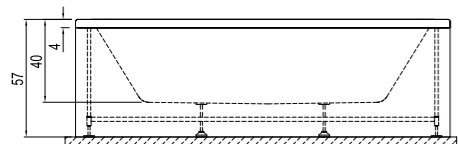

Size cm	Product	Code
180x100 cm	Bathtub	310201300358
	Bathtub (Feet Included)	310201301362
	Bathtub (Feet / Front Panel Included)	310201301378
	Bathtub (Feet / Front and Side Panel Included)	310201300300
	Bathtub (Feet / Front and 2 Side Panels Included)	310201300303
	Bathtub (Feet / 2 Front and 2 Side Panel Included)	310201301419
180x100 cm Comfort Hydromassage Function	Bathtub (Feet / Siphon Included)	310201301363
	Bathtub (Feet / Siphon / Front Panel Included)	310201300297
	Bathtub (Feet / Siphon / Front and Side Panel Included)	310201300298
	Bathtub (Feet / Siphon / Front and 2 Side Panel Included)	310201301396
180x100 cm Exclusive Hydromassage Function	Bathtub (Feet / Siphon / 2 Front and 2 Side Panel Included)	310201300304
	Bathtub (Feet / Siphon / Front Panel Included)	310201301370
	Bathtub (Feet / Siphon / Front and Side Panel Included)	310201301385
180x100 cm Elite Hydromassage Function	Bathtub (Feet / Siphon / Front and 2 Side Panel Included)	310201300302
	Bathtub (Feet / Siphon / 2 Front and 2 Side Panel Included)	310201300305
	Bathtub (Feet / Siphon / Front Panel Included)	310201301374
180x100 cm Elite Hydromassage Function	Bathtub (Feet / Siphon / Front and Side Panel Included)	310201301389
	Bathtub (Feet / Siphon / Front and 2 Side Panel Included)	310201301402
	Bathtub (Feet / Siphon / 2 Front and 2 Side Panel Included)	310201301415