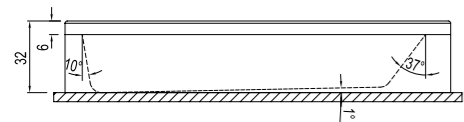

BASICS

Size cm	Product	Code
170x70 cm	Bathtub	310201300241
	Bathtub (Feet Included)	310201300242
	Bathtub (Feet / Front Panel Included)	310201300243
	Bathtub (Feet / Front and Side Panel Included)	310201300346

BASICS ASYMMETRIC

Size cm	Product	Code
170x75 cm	Bathtub	310201301024
	Bathtub (Feet Included)	310201301025
	Bathtub (Feet / Front Panel Included)	310201301026
	Bathtub (Feet / Front and Side Panel Included)	310201301574

Size cm	Product	Code
170x75 cm	Bathtub	310201301033
	Bathtub (Feet Included)	310201301034
	Bathtub (Feet / Front Panel Included)	310201301575
	Bathtub (Feet / Front and Side Panel Included)	310201301576