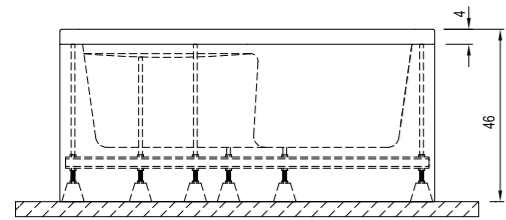

TECHNICAL SPECIFICATIONS

BATHTUB	PRODUCT GROUP	SIZE	TUB B x E x Y cm	SOAKING B x E x Y cm	WATER /LT	WHITE	KALE COMFORT WATER	KALE EXCLUSIVE WATER	KALE ELITE WATER-AIR	WATER JET	AIR JET	MICRO WATER-JET	LED
SPECIAL	ZERO	180x80	180x80x43	180x80x56,5	220	•	•	•	•	6	13	-	-
	CUBE	180x100	180x100x56,5	180x100x56,5	280	•	•	•	•	6	13	-	-
	DOT	R176	176x43	176x56,5	450	•	•	•	•	6	16	8	-
	BOND	190x100	190x100x45	190x100x58	300	•	•	•	•	8	13	-	-
	ZEN	230x106	230x106x67	230x106x67	380	•	-	-	-	-	34	-	20
RECTANGLE	EKOSIMA	150x70	150x70x40	150x70x56,5	165	•	•	•	-	6	-	-	-
	EKOSIMA	160x70	160x70x40	160x70x56,5	175	•	•	•	-	6	-	-	-
	EKOSIMA	170x70	170x70x41	170x70x56,5	200	•	•	•	-	6	-	-	-
	BASICS	170x70	170x70x31,5	170x70x45	170	•	-	-	-	-	-	-	-
	BASICS Right	170x75x50	175x75x31,5	170x75x45	140	•	-	-	-	-	-	-	-
	BASICS Left	170x75x50	175x75x31,5	170x75x45	140	•	-	-	-	-	-	-	-
	TORO	110x70	110x70x30	110x70x45	85	•	-	-	-	-	-	-	-
	TORO	120x70	120x70x30	120x70x45	95	•	-	-	-	-	-	-	-
	TORO	130x70	130x70x30	130x70x45	105	•	-	-	-	-	-	-	-
	TORO	140x70	140x70x30	140x70x45	124	•	-	-	-	-	-	-	-
	MARINA	150x70	150x70x42	150x70x56,5	130	•	•	•	•	6	-	-	-
	MARINA	160x70	160x70x42	160x70x56,5	160	•	•	•	•	6	-	-	-
	MARINA	170x70	170x70x42	170x70x56,5	210	•	•	•	•	6	-	-	-
	MARINA	150x75	150x75x43	150x75x56,5	140	•	•	•	•	6	10	-	-
	MARINA	160x75	160x75x43	160x75x56,5	160	•	•	•	•	6	10	-	-
MARINA	170x75	170x75x43	170x75x56,5	180	•	•	•	•	6	10	-	-	
BABEL	170x80	170x80x43	170x80x56,5	200	•	•	•	•	6	12	-	-	
BABEL	180x80	180x80x43	180x80x58	240	•	•	•	•	8	13	-	-	
BABEL	190x90	190x90x43	190x90x58	320	•	•	•	•	8	13	-	-	
QUADRANT	PRUVA	110x110	110x110x44	110x110x56,5	150	•	•	•	•	6	12	-	-
	PRUVA	120x120	120x120x44	120x120x56,5	210	•	•	•	•	6	12	-	-
	PRUVA	130x130	130x130x44	130x130x56,5	220	•	•	•	•	6	12	-	-
	BABEL	140x140	140x140x43	140x140x56,5	145	•	•	•	•	6	11	-	-
	BABEL	150x150	150x150x43	150x150x56,5	155	•	•	•	•	6	13	-	-
	BABEL Right	150x100	150x100x43	150x100x56,5	111	•	•	•	•	6	11	-	-
BABEL Left	150x100	150x100x43	150x100x56,5	111	•	•	•	•	6	11	-	-