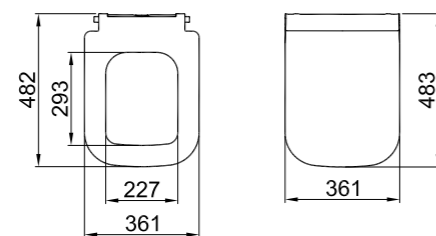

Duroplast
With metal hinge
Top clamp
Easily removable soft close seat & cover (SmartSeat&Cover)

Ultra Slim
Wc Seat &
Cover

Duroplast
Wc Seat &
Cover

Slow
Closing
Seat &
Cover

Removable
Closet
Seat &
Cover

SmarterHygiene is offered as standard in all products.