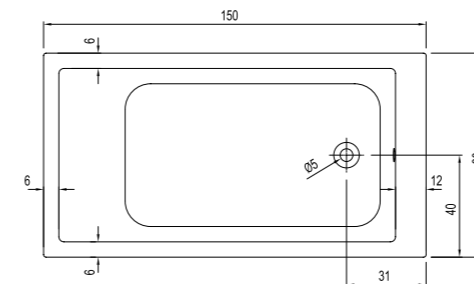

Size cm	Product	Code
160x80 cm	Bathtub	310201301283
	Bathtub (Feet Included)	310201300278
	Bathtub (Feet / Front Panel Included)	310201300279
	Bathtub (Feet / L Panel Included)	310201300280
160x80 cm Comfort	Bathtub (Feet / Siphon / Front Panel Included)	310201301284
Hydromassage Function	Bathtub (Feet / Siphon / L Panel Included)	310201301287
160x80 cm Exclusive	Bathtub (Feet / Siphon / Front Panel Included)	310201301285
Hydromassage Function	Bathtub (Feet / Siphon / L Panel Included)	310201301288
160x80 cm Elite	Bathtub (Feet / Siphon / Front Panel Included)	310201301286
Hydromassage Function	Bathtub (Feet / Siphon / L Panel Included)	310201301289
150x80 cm	Bathtub	310201301210
	Bathtub (Feet Included)	310201301211
	Bathtub (Feet / Front Panel Included)	310201300267
	Bathtub (Feet / L Panel Included)	310201300268
150x80 cm Comfort	Bathtub (Feet / Siphon / Front Panel Included)	310201301212
Hydromassage Function	Bathtub (Feet / Siphon / L Panel Included)	310201301215
150x80 cm Exclusive	Bathtub (Feet / Siphon / Front Panel Included)	310201301213
Hydromassage Function	Bathtub (Feet / Siphon / L Panel Included)	310201301216
150x80 cm Elite	Bathtub (Feet / Siphon / Front Panel Included)	310201301214
Hydromassage Function	Bathtub (Feet / Siphon / L Panel Included)	310201301217