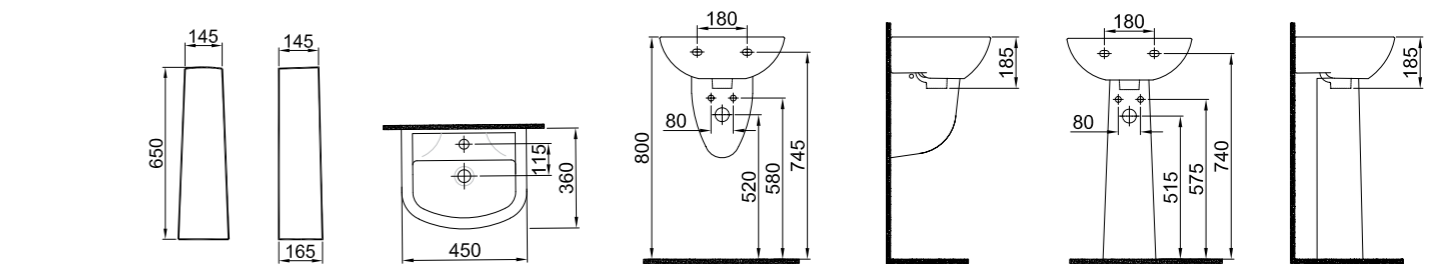

SmarterHygiene is offered as standard in all products.