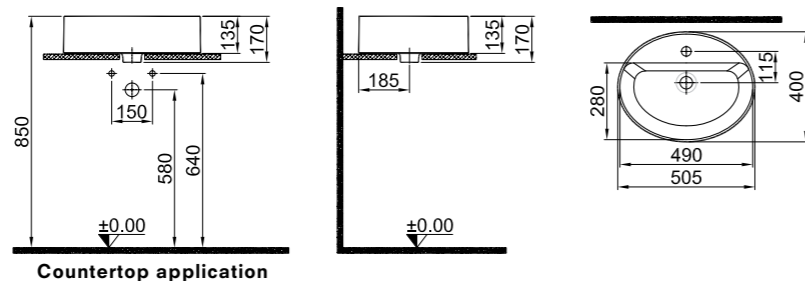

COUNTERTOP WASHBASIN

50x40 cm
Central faucet hole, no overflow hole
5.5 mm thin wall
Ceramic novatic waste is included

White	310200200005
Matte White	310200200006
Matte Black	310200200007
Matte Anthracite	310200200008
Matte Mink	310200200009