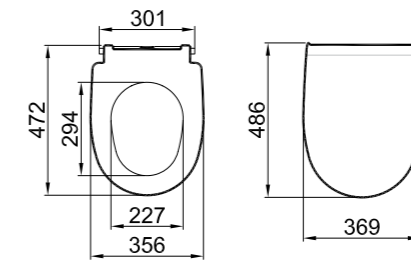

SMART SEAT & COVER

Polypropylene
Plastic hinged
Tightening from the bottom
Slow Close

* Only compatible with 310200100094 - 310200100096 /
310200100078 - 310200100080.

White 410200400158