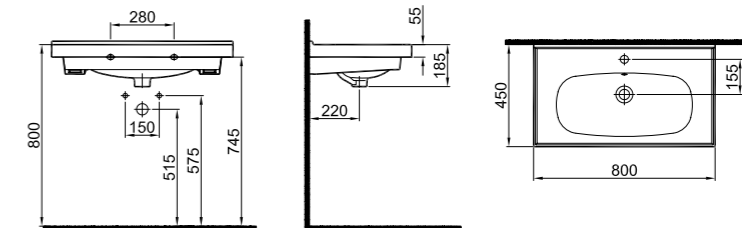

BASICS

Shelf Washbasin / 100x45 cm
310200200077

COLOR CODE

SHELF WASHBASIN

100x45 cm
With overflow hole
Suitable for wall mount
Novatik waste is not included
Furniture mounted with seat

White 310200200077

SHELF WASHBASIN

80x45cm
With overflow hole
Suitable for wall mount
Novatik waste is not included
Furniture mounted with seat

White 310200200076

SHELF WASHBASIN

65x45 cm
With overflow hole
Suitable for wall mount
Novatik waste is not included
Furniture mounted with seat

White 310200200075