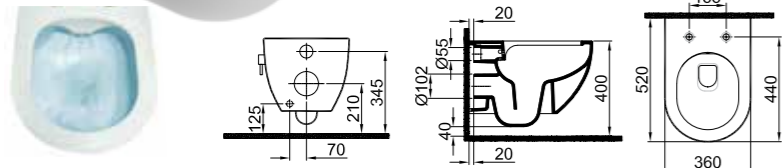

SmartHygiene is offered as standard in all products.

WALL HUNG WC PANS

ZERO 2.0 WALL HUNG WC PAN WITH SMARTWASH (RIMLESS)

NEW PRODUCT

52x36 cm
 Bidet nozzle (Hot / cold thermostatic)
 Built-in cleaning pipe inlet
 Rimless, Jet flush (SmartWash)
 Concealed and easy installation (Smart installation)
 3/6 lt function