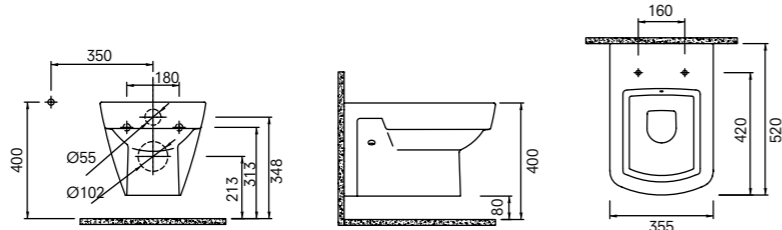

White 310200200075

BASICS

WALL HUNG WC PAN

52x35,5 cm
Built-in cleaning pipe inlet
3/6 lt function

COLOR	CODE
With Cleaning Pipe	
White	310200100059
Without Cleaning Pipe	
White	310200100067

Bidet Hose
Universal
Application
Wall-hung