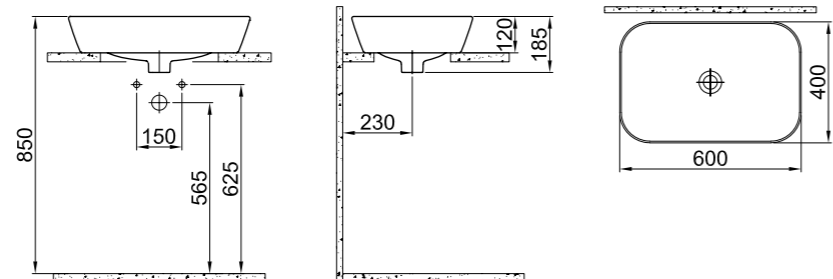

STIL PRO COUNTERTOP WASHBASIN

60x40 cm
No faucet hole and no overflow hole
Compatible with wall mounted and high washbasin mixers
Novatik waste is not included

COLOR	CODE
White	310200200027