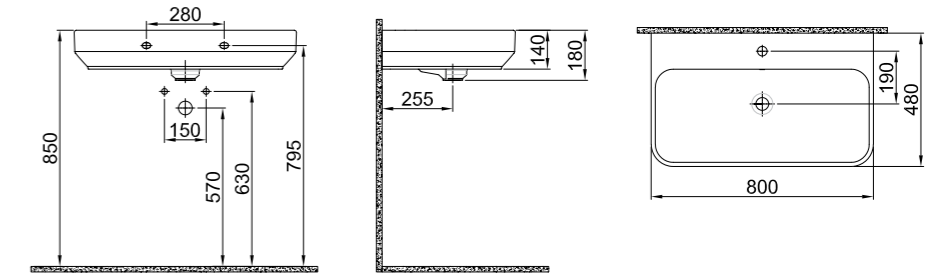

FOLD PRO COUNTERTOP WASHBASIN

60x48 cm
With overflow hole
Suitable for wall mount
Ceramic novatik waste is included

White	310200200128