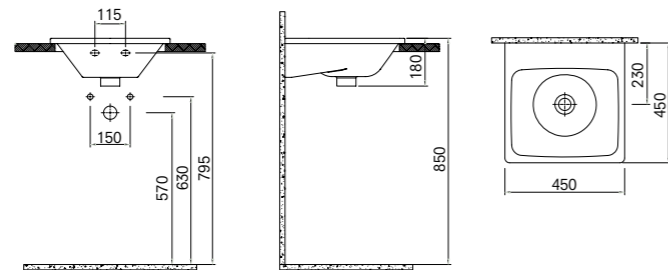

SMALL WASHBASINS

BABEL WASHBASIN

45x36 cm
With overflow hole
Suitable for wall mount
Novatik waste is not included

PRODUCT	COLOR	CODE
Washbasin	White	310200200052
Slim Half Pedestal	White	310200800012

IDEA 2.0 WASHBASIN

45x45 cm
Central faucet hole, no overflow hole
Novatik waste is not included
Furniture mounted with seat

White	310200200064

IDEA 2.0 WASHBASIN

50x45 cm
With overflow hole
Suitable for wall mount
Novatik waste is not included

Washbasin	White	310200200438
Pedestal	White	310200800015
Half Pedestal	White	310200800017

SmarterHygiene is offered as standard in all products.

OPTIMUM WASHBASIN

50x40 cm
With overflow hole
Suitable for wall mount
Novatik waste is not included

PRODUCT	COLOR	CODE
With Tap Hole	White	310200200109
Without Tap Hole	White	310200200108
Pedestal	White	310200800001
Half Pedestal	White	310200800019

OPTIMUM WASHBASIN

45x36 cm
With overflow hole
Suitable for wall mount
Novatik waste is not included

With Tap Hole	White	310200200118
Without Tap Hole	White	310200200115
Pedestal	White	310200800001
Half Pedestal	White	310200800019

SmarterHygiene is offered as standard in all products.