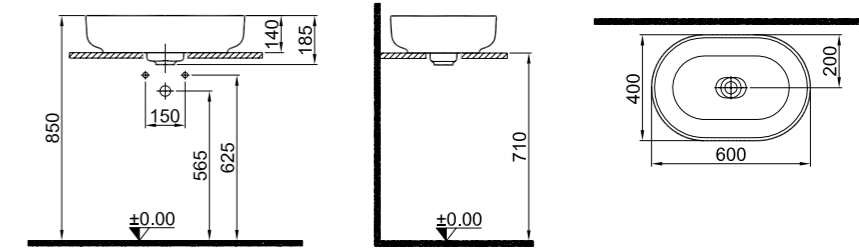

Countertop application