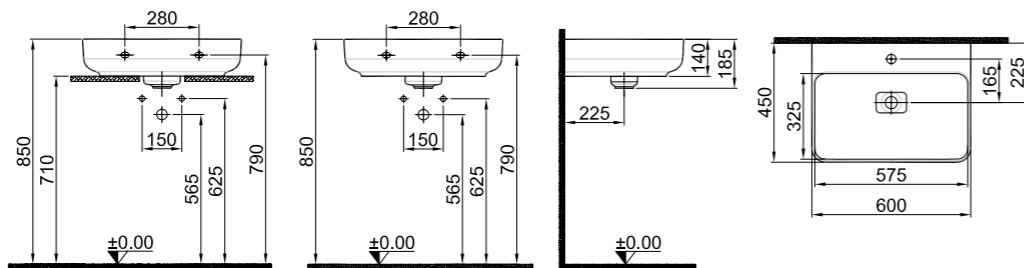

Countertop application

ZERO 2.0 COUNTERTOP WASHBASIN

NEW PRODUCT

60x45 cm
 Central faucet hole, no overflow hole
 Suitable for wall mount
 Ceramic novatik waste is included

White	310200200420
Black	310200200466
Matte Black	310200200467
Matte Pearl	310200200468
Matte Mink	310200200469
Matte White	310200200470
Matte Anthracite	310200200471