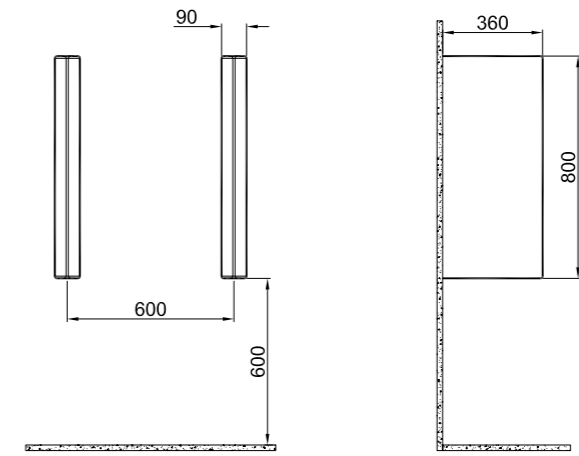

URINAL PARTITION

80x36 cm

White	310200300012