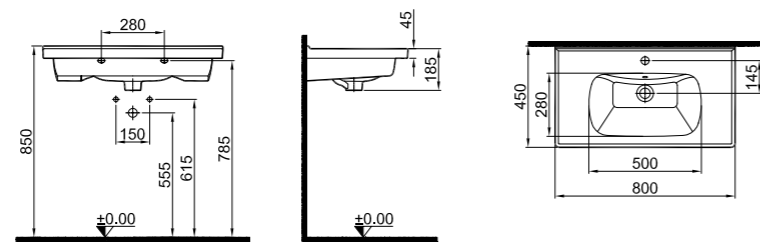

80x45 cm
With overflow hole
Suitable for wall mount
Novatik waste is not included
Furniture mounted with seat

COLOR	CODE
White	310200200321