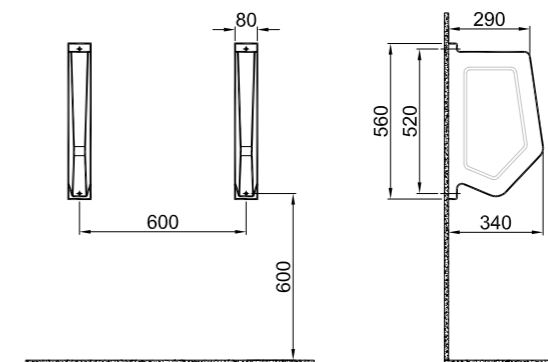

URINAL PARTITION

56x34 cm

White	310200300007