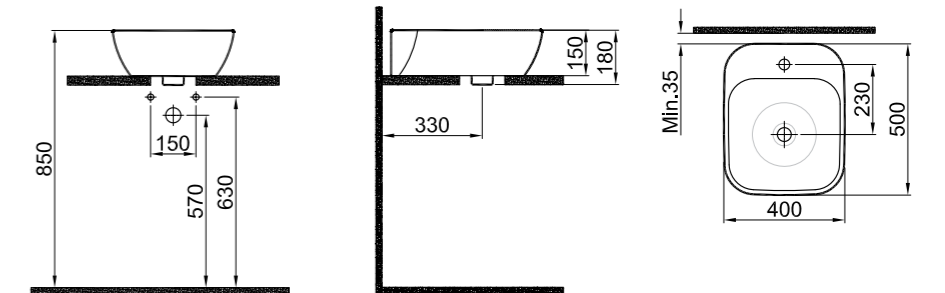

COLOR	CODE
White	310200200040

BABEL COUNTERTOP WASHBASIN

50x40 cm
 Central faucet hole, no overflow hole
 Novatik waste is not included

COLOR	CODE
White	310200200044

WASHBASIN BATHROOM FURNITURE

Idea 2.0 Shelf Washbasin / 80x45 cm
310200200321