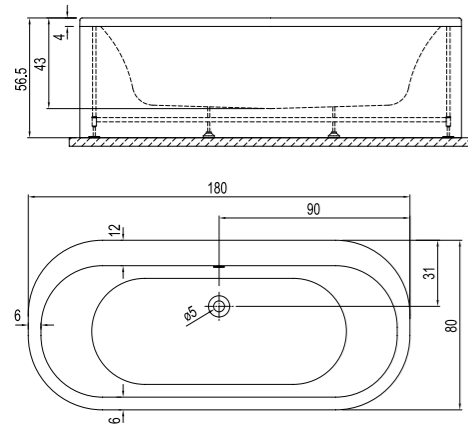

Size cm	Product	Color	Code
180x80 cm	Bathtub (Feet / Wood 360° Panel Included)	African Walnut	310201301338
		Wengé	310201301339
		Teak	310201301572
180x80 cm Hydromassage Function	Comfort Hydromassage Bathtub (Feet/Siphon/Wood 360° Panel Included)	African Walnut	310201301328
		Wengé	310201301329
		Teak	310201301330
	Exclusive Hydromassage Bathtub (Feet/Siphon/Wood 360° Panel Included)	African Walnut	310201301331
		Wengé	310201301332
		Teak	310201301333
Elite Hydromassage Bathtub (Feet/Siphon/Wood 360° Panel Included)	African Walnut	310201301335	
	Wengé	310201301336	
	Teak	310201301337	
150x80 cm	Bathtub (Feet / Wood 360° Panel Included)	African Walnut	310201301356
		Wengé	310201301357
		Teak	310201301573
150x80 cm Hydromassage Function	Comfort Hydromassage Bathtub (Feet/Siphon/Wood 360° Panel Included)	African Walnut	310201301345
		Wengé	310201301346
		Teak	310201301347
	Exclusive Hydromassage Bathtub (Feet/Siphon/Wood 360° Panel Included)	African Walnut	310201301349
		Wengé	310201301350
		Teak	310201301351
Elite Hydromassage Bathtub (Feet/Siphon/Wood 360° Panel Included)	African Walnut	310201301353	
	Wengé	310201301354	
	Teak	310201301355