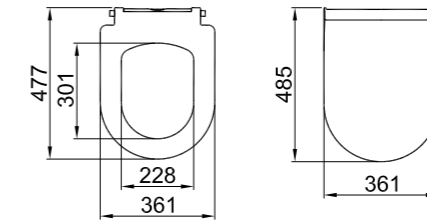

Ultra Slim Wc Seat& Cover

Duroplast Wc Seat& Cover

Slow Closing Seat& Cover

Removable Closet Seat&Cover