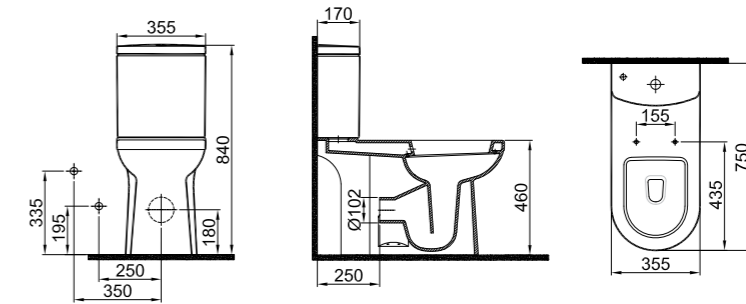

Cistern

Bottom water inlet, push button on top.

PRODUCT	COLOR	CODE
With Cleaning Pipe		
Wc Pan	White	310200100297
Without Cleaning Pipe		
Wc Pan	White	310200100298
Cistern	White	310200400096
Side Inlet Cistern	White	310200400097
Ultra Slim SmartSeat&Cover	White	310200700032