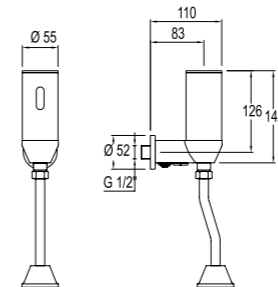

COMPACT

Compact Surface-Mounted with Automatic Sensor (Photocell)
Urinal Flush System (Battery-operated)

410201000007