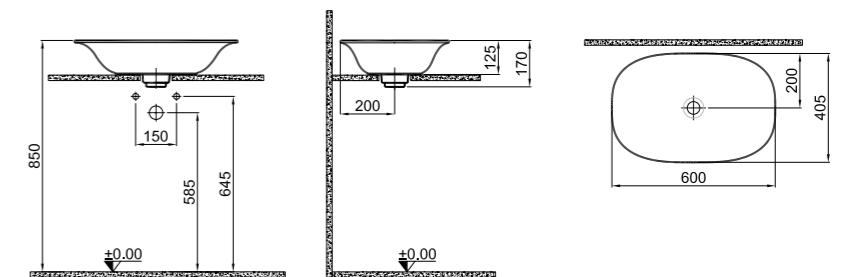

SPIRIT COUNTERTOP WASHBASIN

60x40 cm

No faucet hole and no overflow hole
Compatible with built-in and countertop faucet
Ceramic novatic waste is included

Matte White 310200200183