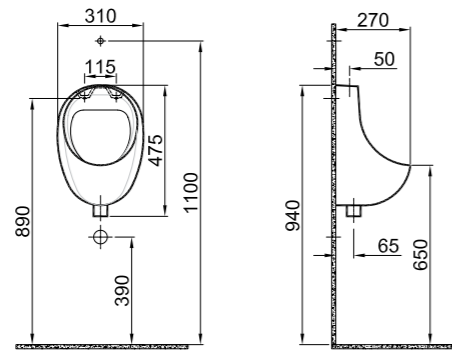

OPTIMUM URINAL

47,5x31 cm
Top water inlet, bottom outlet

White	310200300003