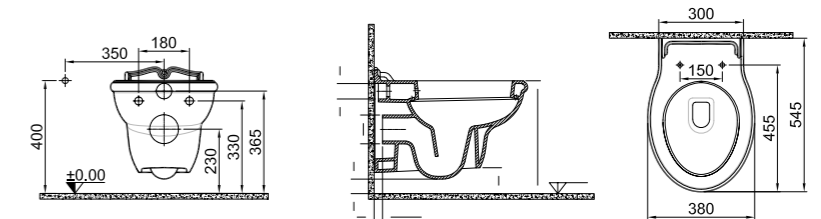

WALL HUNG WC PAN

54.5x38 cm

Built-in cleaning pipe inlet
Concealed and easy installation (Smart installation)
3/6 lt function

With Cleaning Pipe

White	310200100082

Without Cleaning Pipe

White	310200100083