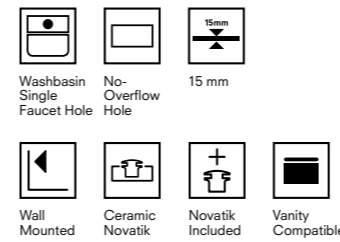

SPIRIT

Countertop Washbasin / 60x40 cm
310200200182

COLOR CODE

SHELF WASHBASIN

120x48 cm
Central faucet hole, no overflow hole
15 mm thin stripe
Ceramic novatik waste is included
Furniture mounted with seat

White	310200200193
Matte White	310200200194

SHELF WASHBASIN

80x48 cm
Central faucet hole, no overflow hole
15 mm thin stripe
Suitable for wall mount
Ceramic novatik waste is included
Furniture mounted with seat

White	310200200191
Matte White	310200200192

SHELF WASHBASIN

48x48 cm
Central faucet hole, no overflow hole
15 mm thin stripe
Suitable for wall mount
Ceramic novatik waste is included
Furniture mounted with seat

White	310200200184
Matte White	310200200185
Matte Black	310200200186
Matte Pearl	310200200187
Matte Anthracite	310200200188
Matte Mink	310200200189

SmarHygiene is offered as standard in all products.