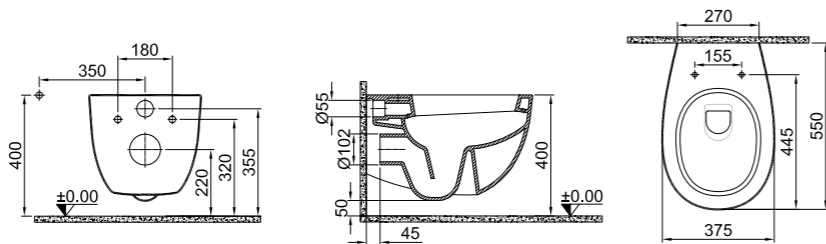

SLIM SMART SEAT & COVER

Duroplast
With metal hinge
Top clamp

Easily removable soft close seat & cover (SmartSeat&Cover)

White	310200700034

- Slim Wc Seats
- Duroplast Wc Seat& Cover
- Slow Closing Seat& Cover
- Removable Closet Seats