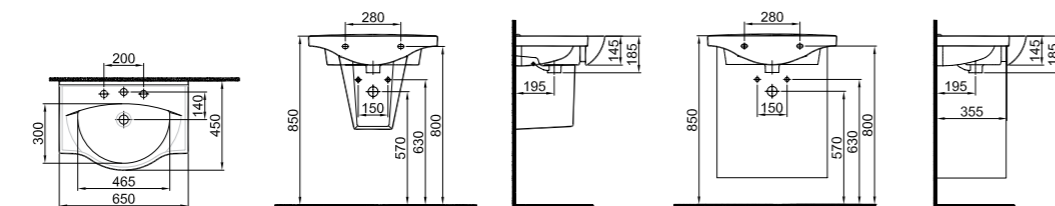

Furniture application

SmarHygiene is offered as standard in all products.

SHELF WASHBASIN

55x45 cm

With overflow hole
Suitable for wall mount
Novatik waste is not included
Furniture mounted with seat

Washbasin	White	310200200087
Half Pedestal	White	310200800014