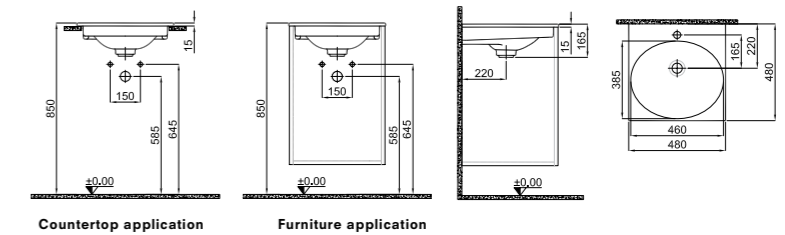

SmArHygiene is offered as standard in all products.