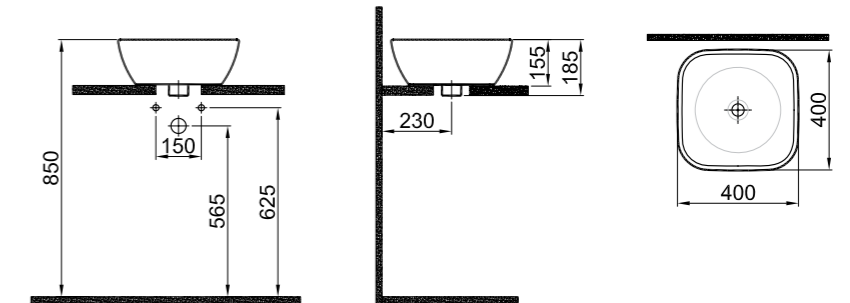

BABEL

COLOR CODE

COUNTERTOP BOWL WASHBASIN

40x40 cm

No faucet hole and no overflow hole
Compatible with wall mounted and high washbasin mixers
Novatik waste is not included

White 310200200040

COUNTERTOP WASHBASIN