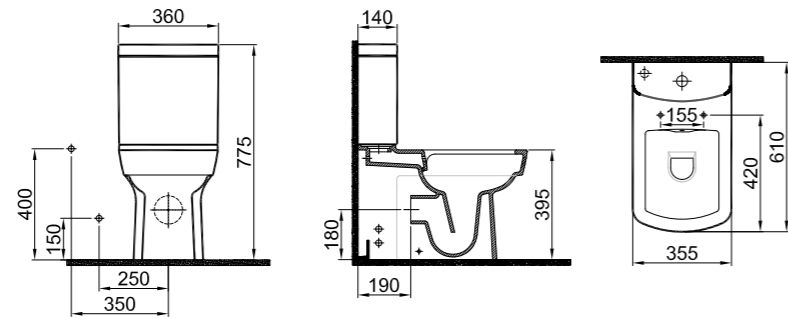

BACK TO WALL WC PANS

BASICS BACK TO WALL WC PAN SET WITH SMARTWASH (RIMLESS)

61x35 cm
Built-in cleaning pipe inlet
Jet Flush (SmartWash)
Saves space (d = 61 cm)
3/6 lt function

Cistern
Bottom entry WC inlet, top control

PRODUCT	COLOR	CODE
With Cleaning Pipe		
Wc Pan	White	310200100066
Without Cleaning Pipe		
Wc Pan	White	310200100065
Cistern	White	310200400020
Side Inlet Cistern	White	310200400022
SmartSeat&Cover	White	310200700011
Wc Seat&Cover	White	310200700010