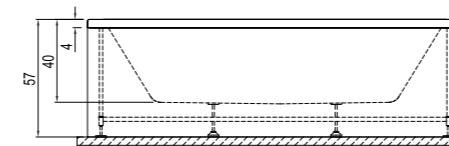

Size cm	Product	Color	Code
180x100 cm	Bathtub (Feet / Wood Front Panel Included)	African Walnut	310201301379
		Wengé	310201301380
		Teak	310201301381
	Bathtub Feet / Front and Side Wooden Panels Included)	African Walnut	310201301393
		Wengé	310201301394
		Teak	310201301395
	Bathtub (Feet / Front and Side Wooden Panel Included)	African Walnut	310201301406
		Wengé	310201301407
		Teak	310201301408
Bathtub (Feet / 2 Front and 2 Side Wooden Panels Included)	African Walnut	310201301420	
	Wengé	310201301421	
	Teak	310201301422	
180x100 cm Comfort Hydromassage Function	Bathtub (Feet / Siphon / Front Wooden Panel Included)	African Walnut	310201301367
		Wengé	310201301368
		Teak	310201301369
	Bathtub (Feet / Siphon / Front and Side Wooden Panel Included)	African Walnut	310201301382
		Wengé	310201301383
		Teak	310201301384
	Bathtub (Feet / Siphon / Front and 2 Side Wooden Panels Included)	African Walnut	310201300301
		Wengé	310201301397
		Teak	310201301398
Bathtub (Feet / Siphon / 2 Front and 2 Side Wooden Panel Panel Included)	African Walnut	310201301409	
	Wengé	310201301410	
	Teak	310201301411	
180x100 cm Exclusive Hydromassage Function	Bathtub (Feet / Siphon / Front Wooden Panel Included)	African Walnut	310201301371
		Wengé	310201301372
		Teak	310201301373
	Bathtub (Feet / Siphon / Front and Side Wooden Panel Included)	African Walnut	310201301386
		Wengé	310201301387
		Teak	310201301388
	Bathtub (Feet / Siphon / Front and 2 Side Wooden Panel Included)	African Walnut	310201301399
		Wengé	310201301400
		Teak	310201301401
Bathtub (Feet / Siphon / 2 Front and 2 Side Wooden Panel Included)	African Walnut	310201301412	
	Wengé	310201301413	
	Teak	310201301414	
180x100 cm Elite Hydromassage Function	Bathtub (Feet / Siphon / Front Wooden Panel Included)	African Walnut	310201301375
		Wengé	310201301376
		Teak	310201301377
	Bathtub (Feet / Siphon / Front and Side Wooden Panel Included)	African Walnut	310201301390
		Wengé	310201301391
		Teak	310201301392
	Bathtub (Feet / Siphon / Front and 2 Side Wooden Panel Included)	African Walnut	310201301403
		Wengé	310201301404
		Teak	310201301405
Bathtub (Feet / Siphon / 2 Front and 2 Side Wooden Panel Included)	African Walnut	310201301416	
	Wengé	310201301417	
	Teak	310201301418