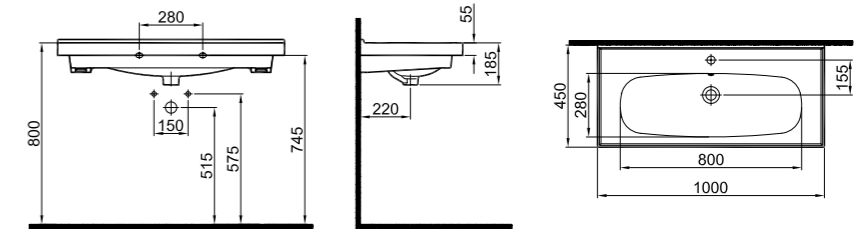

SHELF WASHBASIN

100x45 cm
With overflow hole
Suitable for wall mount
Novatik waste is not included
Furniture mounted with seat

White 310200200077