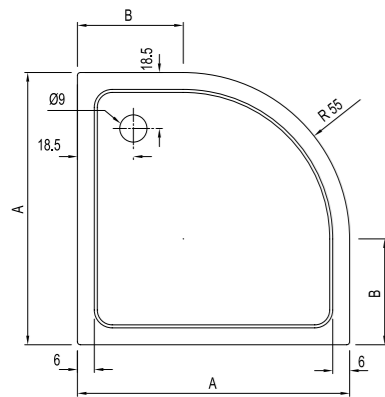

* The specified height is the distance from the finished floor to the top of the shower tray.