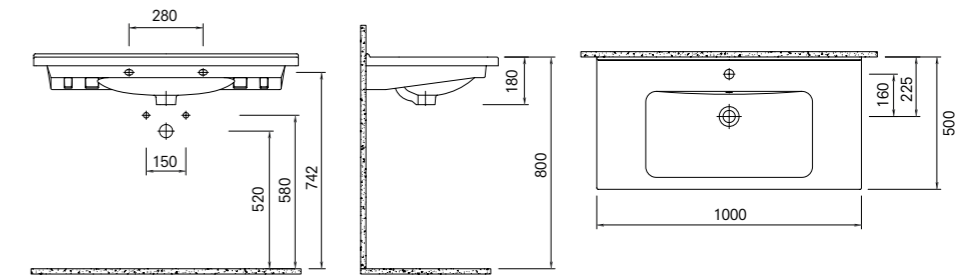

SHELF WASHBASIN

100x50 cm
With overflow hole
Suitable for wall mount
Novatik waste is not included
Furniture mounted with seat

White 310200200201

Limited stock.

Washbasin
Single
Faucet Hole

With
Overflow
Hole

Wall
Mounted

Furniture-
Mounted