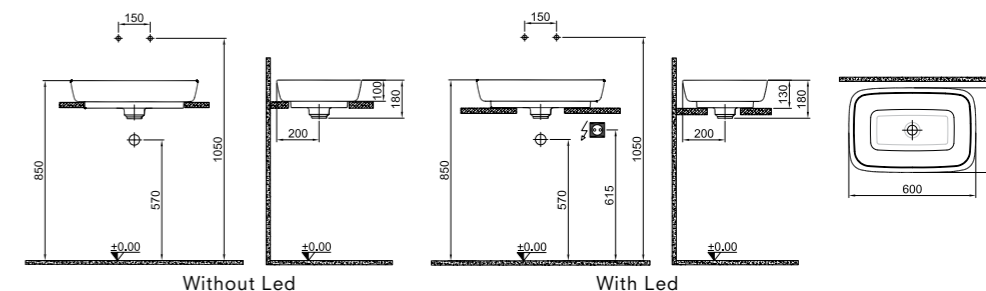

COUNTERTOP BOWL WASHBASIN

- Without Tap Hole (Vessel)
- No-Overflow Hole
- Compatible with Wall mounted Built-In Faucet
- Compatible with Countertop Faucet
- Ceramic Novatik
- Novatik Included

60x40 cm
No faucet hole and no overflow hole
Compatible with wall mounted and high washbasin mixers
Ceramic novatik waste is included

PRODUCT	COLOR	CODE
Without Led	White	310200200206
With Led	White	310200200208
Without Led	Matte Black	310200200207
With Led	Matte Black	310200200209