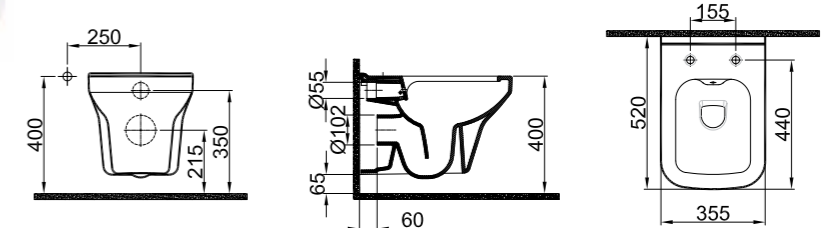

WALL HUNG WC PANS

IDEA WALL HUNG WC PAN

NEW PRODUCT

52x35.5 cm
Built-in cleaning pipe inlet
3/6 lt function

PRODUCT	COLOR	CODE
With Cleaning Pipe		
Wc Pan	White	310200100279
Without Cleaning Pipe		
Wc Pan	White	310200100278
Ultra Slim SmartSeat&Cover	White	310200700032

IDEA WALL HUNG WC PAN WITH SMARTWASH (RIMLESS)

NEW PRODUCT

52x35.5 cm
Built-in cleaning pipe inlet
Rimless, Jet flush (SmartWash)
Concealed and easy installation
(Smart installation)
3/6 lt function

PRODUCT	COLOR	CODE
With Cleaning Pipe		
Wc Pan	White	310200100281
Without Cleaning Pipe		
Wc Pan	White	310200100280
Ultra Slim SmartSeat&Cover	White	310200700032

IDEA WALL HUNG WC PAN WITH SMARTWASH (RIMLESS)

NEW PRODUCT

52x35.5 cm
Built-in cleaning pipe inlet
Integrated cleaning pipe
(Hot / cold thermostatic)
Rimless, Jet flush (SmartWash)
Concealed and easy installation
(Smart installation)
3/6 lt function

PRODUCT	COLOR	CODE
With Cleaning Pipe		
Wc Pan	White	310200100357
Ultra Slim SmartSeat&Cover	White	310200700032

SmarterHygiene is offered as standard in all products.

MOOD 2.0 WALL HUNG WC PAN WITH SMARTWASH (RIMLESS)

NEW PRODUCT

52x35.5 cm
Built-in cleaning pipe inlet
Rimless, Jet flush (SmartWash)
Concealed and easy installation
(Smart installation)
3/6 lt function

PRODUCT	COLOR	CODE
With Cleaning Pipe		
Wc Pan	White	310200100365
Without Cleaning Pipe		
Wc Pan	White	310200100366
Ultra Slim SmartSeat&Cover	White	310200700038

OPTIMUM WALL HUNG WC PAN

52.5x35 cm
Built-in cleaning pipe inlet
3/6 lt function

PRODUCT	COLOR	CODE
With Cleaning Pipe		
Wc Pan	White	310200100094
Without Cleaning Pipe		
Wc Pan	White	310200100096
SmartSeat&Cover	White	310200700039
SmartSeat&Cover	White	410200400158
Wc Seat&Cover	White	410200400051