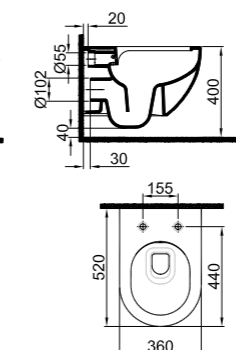

PRODUCT	COLOR	CODE
With Cleaning Pipe		
Wc Pan	White	310200100336
Wc Pan	Black	310200100339
Wc Pan	Matte Black	310200100342
Wc Pan	Matte Pearl	310200100345
Wc Pan	Matte Mink	310200100348
Wc Pan	Matte White	310200100351
Wc Pan	Matte Anthracite	310200100354

PRODUCT	COLOR	CODE
Without Cleaning Pipe		
Wc Pan	White	310200100337
Wc Pan	Black	310200100340
Wc Pan	Matte Black	310200100343
Wc Pan	Matte Pearl	310200100346
Wc Pan	Matte Mink	310200100349
Wc Pan	Matte White	310200100352
Wc Pan	Matte Anthracite	310200100355

Ultra Slim SmartSeat&Cover	White	310200700043
Ultra Slim SmartSeat&Cover	Black	310200700044
Ultra Slim SmartSeat&Cover	Matte Black	310200700045
Ultra Slim SmartSeat&Cover	Matte Pearl	310200700046
Ultra Slim SmartSeat&Cover	Matte Mink	310200700047
Ultra Slim SmartSeat&Cover	Matte White	310200700049
Ultra Slim SmartSeat&Cover	Matte Anthracite	310200700048

SmartHygiene is offered as standard in all products.