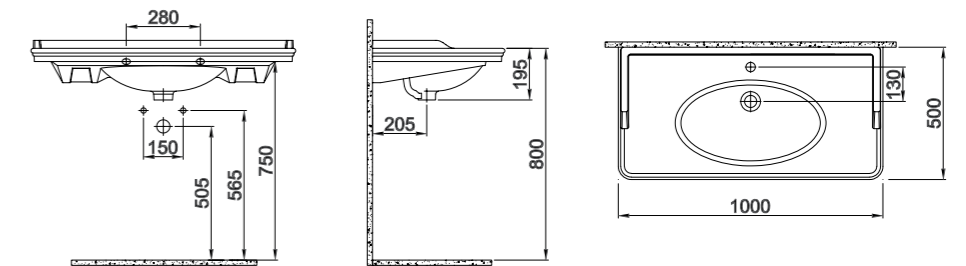

ARTDECO SHELF WASHBASIN

100x50 cm
With overflow hole
Suitable for wall mount
Novatik waste is not included
Furniture mounted with seat

Single Tap Hole	White	310200200216