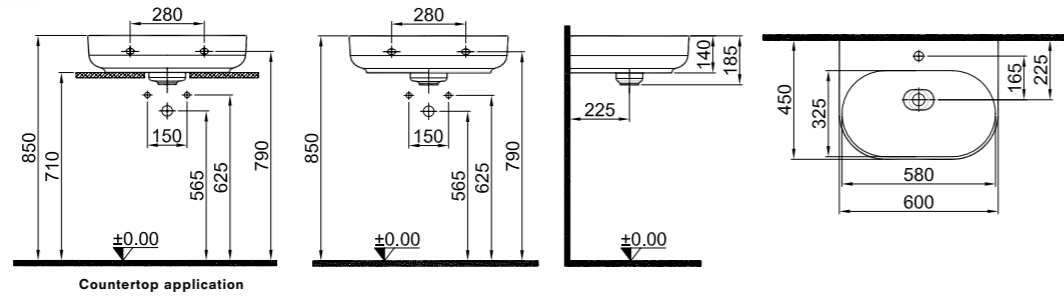

COLOR OPTIONS

ZERO 2.0 COUNTERTOP WASHBASIN

NEW PRODUCT

60x45 cm
Central faucet hole, no overflow hole
Suitable for wall mount
Ceramic novatic waste is included

COLOR	CODE
Matte White	310200200476
Matte Pearl	310200200474
Matte Mink	310200200475
Matte Anthracite	310200200477
Matte Black	310200200473
Black	310200200472