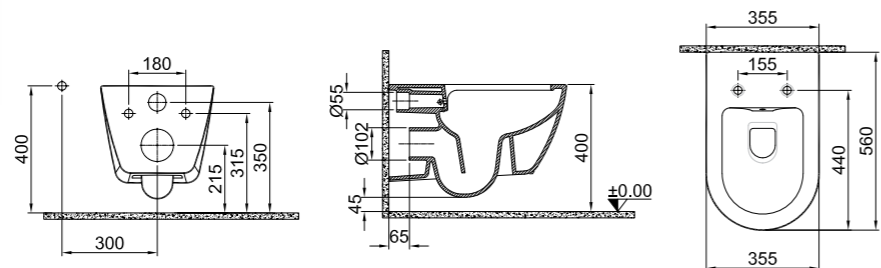

Without Led	White	310200200210
With Led	White	310200200212
Without Led	Matte Black	310200200211
With Led	Matte Black	310200200213

DOVE 2.0

SMARTWASH (RIMLESS) WALL HUNG WC PAN

NEW PRODUCT

56x35,5 cm
 Built-in cleaning pipe inlet
 Rimless, Jet flush (SmartWash)
 Concealed and easy installation (Smart installation)
 2,5/4 lt function