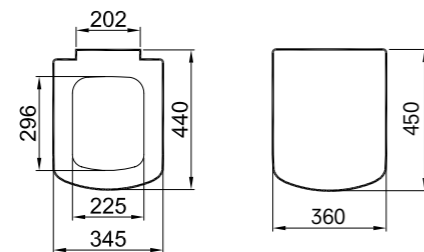

Duroplast
With metal hinge
Top clamp

White	310200700010