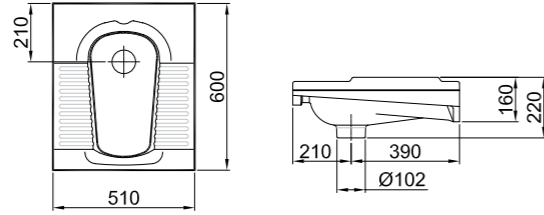

White 310200600005

Flushes
through
rims
Flush

SUN SQUATTING PAN

60x50 cm
Flushes through rims, water inlet back

White 310200600006

Flushes
through
rims
Flush

WALL HUNG
WC PANS

Zeus Wall Hung Wc Pan / **56x36 cm**
310200100142