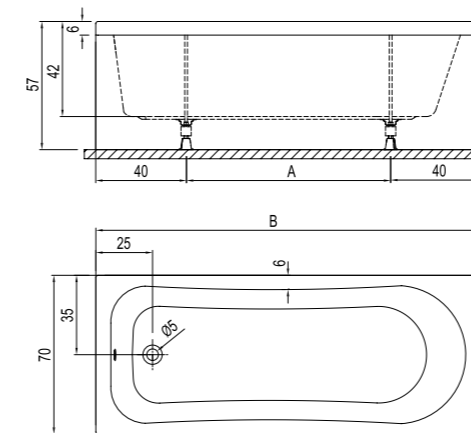

EKOSIMA

Size cm	Product	Code
170x70 cm	Bathtub	310201300845
	Bathtub (Feet Included)	310201300342
	Bathtub (Feet / Front Panel Included)	310201300852
	Bathtub (Feet / Front and Side Panel Included)	310201300223
160x70 cm	Bathtub	310201300217
	Bathtub (Feet Included)	310201300218
	Bathtub (Feet / Front Panel Included)	310201300341
150x70 cm	Bathtub (Feet / Front and Side Panel Included)	310201300220
	Bathtub	310201300214
	Bathtub (Feet Included)	310201301580
150x70 cm	Bathtub (Feet / Front Panel Included)	310201300826
	Bathtub (Feet / Front and Side Panel Included)	310201300831

Size cm	A	B
150x70	70	150
160x70	80	160
170x70	90	170