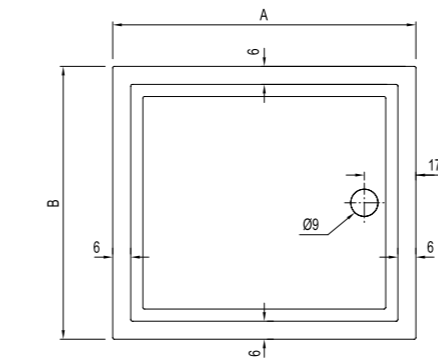

FLAT SQUARE [Height: 3 cm*]

	Size cm	Product	Code
	100x100 cm	Shower Tray	310201300184
	95x95 cm	Shower Tray	310201300797
	90x90 cm	Shower Tray	310201300187
	80x80 cm	Shower Tray	310201300177
	75x75 cm	Shower Tray	310201300332
	70x70 cm	Shower Tray	310201300182

3cm

Flat

Size cm	A	B
70x70	70	70
75x75	75	75
80x80	80	80
90x90	90	90
95x95	95	95
100x100	100	100