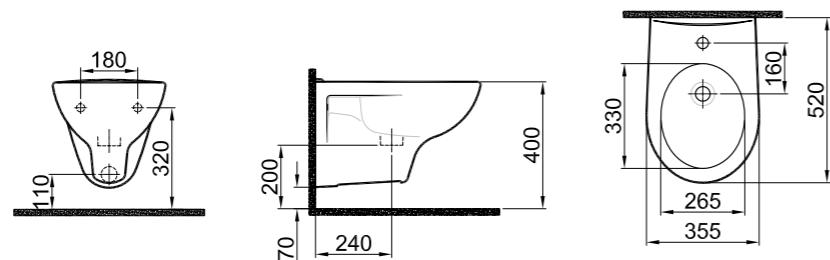

WALL HUNG BIDET

52x35,5 cm
With overflow hole

White	310200900012

SmartHygiene is offered as standard in all products.