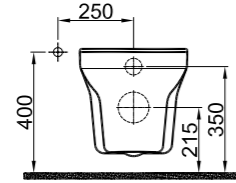

COLOR CODE

With Cleaning Pipe

White 310200100365

Without Cleaning Pipe

White 310200100366