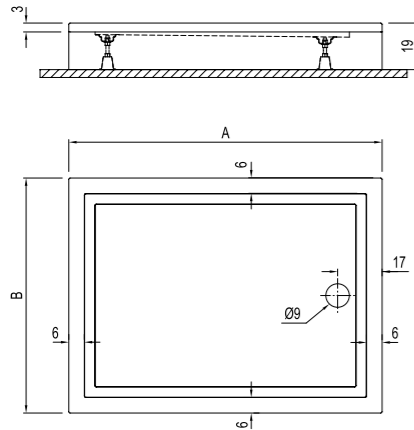

* The specified height is the distance from the finished floor to the top of the shower tray.