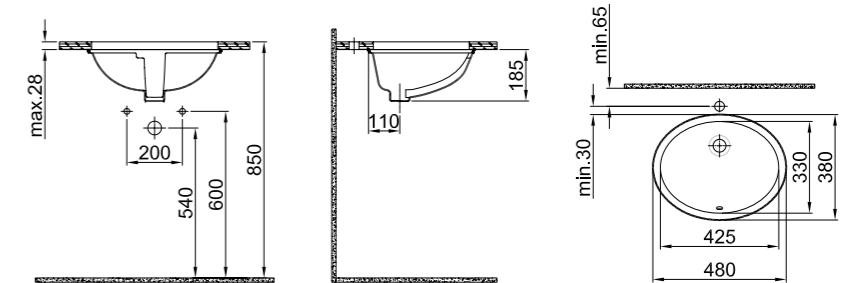

SmartHygiene is offered as standard in all products.