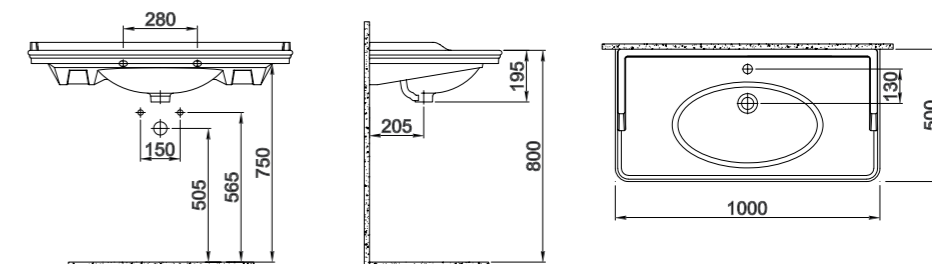

SHELF WASHBASIN

80x50 cm
With overflow hole
Suitable for wall mount
Novatik waste is not included
Furniture mounted with seat

Single Tap Hole White 310200200220