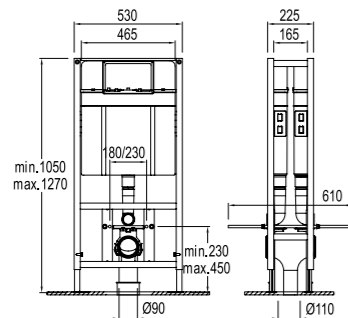

Suitable for use with wall-hung WC pans
Suitable for in-wall application (sheetrock)
Allows installation of two concealed WC pan cisterns back-to-back,
2 panels must be ordered
26.5 cm product thickness
90 or 110 cm sewage arm can be used
Isolation on the body against condensation (a.k.a. sweating).
Top water inlet