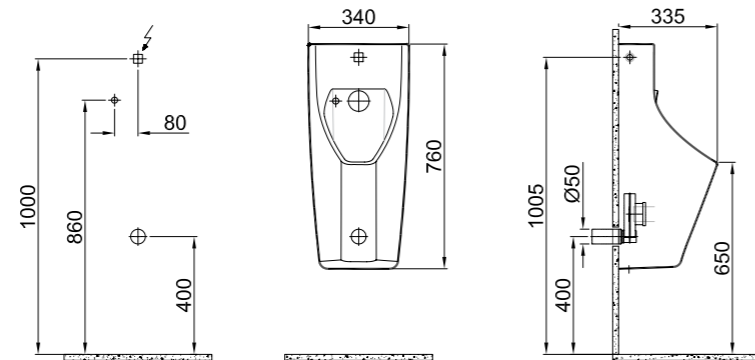

URINAL

NORDIC URINAL

75x34 cm

Concealed outlet back
Easy maintenance (Special mounting kit and special drain trap)
Integrated microwave sensing system (SenseSmart)
Functions with nozzle
1 L AquaSmart function

PRODUCT	COLOR	CODE
Water Inlet Back	White	310200300018