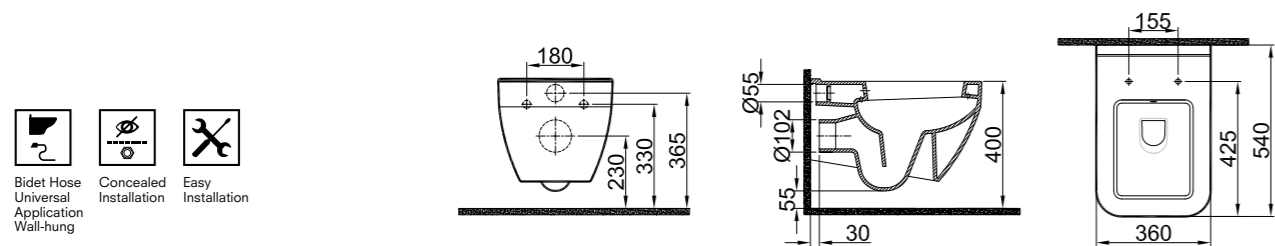

With Cleaning Pipe		
Wc Pan	White	310200100101
Without Cleaning Pipe		
Wc Pan	White	310200100102
Slim SmartSeat&Cover	White	310200700033

BABEL WALL HUNG WC PAN

56x35.5 cm
Built-in cleaning pipe inlet
3/6 lt function