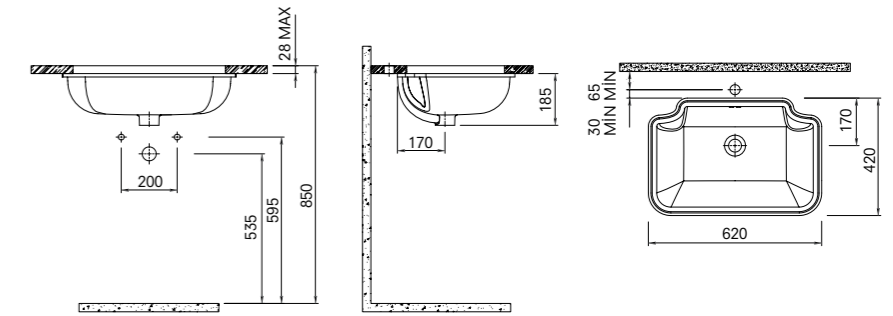

VICTORIAN UNDERCOUNTER BUILT-IN WASHBASIN

42x62 cm
No tap hole, no overflow hole
Novatik waste is not included

White 310200200063