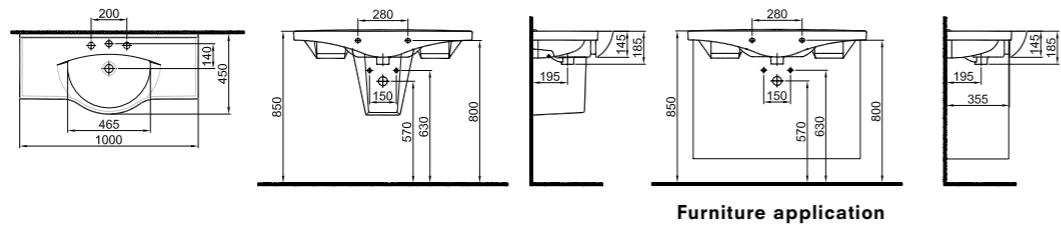

OPTIMUM SHELF WASHBASIN

100x45 cm
With overflow hole
Suitable for wall mount
Novatik waste is not included
Furniture mounted with seat

PRODUCT	COLOR	CODE
Washbasin	White	310200200086
Half Pedestal	White	310200800007