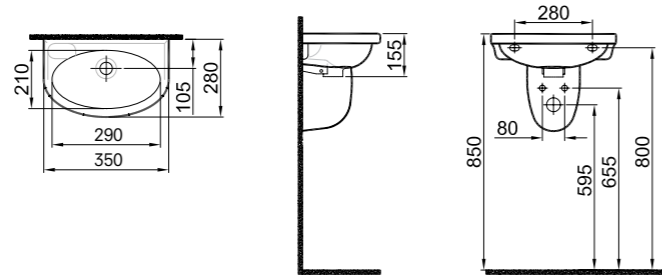

SmarterHygiene is offered as standard in all products.

SMALL WASHBASINS

WASHBASIN

35x28 cm
 With overflow hole
 Suitable for wall mount
 Novatik waste is not included

PRODUCT	COLOR	CODE
Faucet Hole on the Right	White	310200200117
Without Tap Hole	White	310200200116
Slim Half Pedestal	White	310200800018