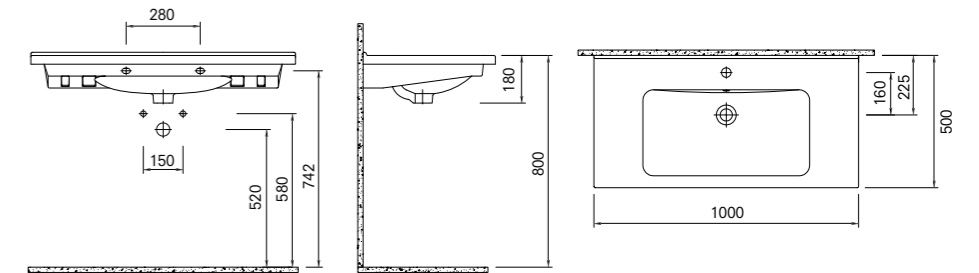

VALE SHELF WASHBASIN

100x50 cm
 With overflow hole
 Suitable for wall mount
 Novatik waste is not included
 Furniture mounted with seat

COLOR	CODE
White	310200200201

IDEA 2.0 SHELF WASHBASIN

NEW PRODUCT

80x45 cm
 With overflow hole
 Suitable for wall mount
 Novatik waste is not included
 Furniture mounted with seat