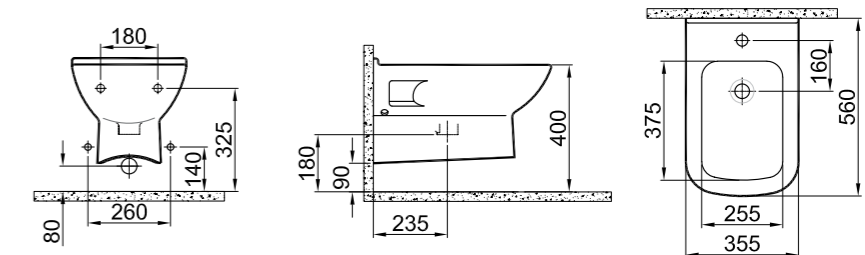

Removable
Closet
Seat &
Cover

SmarterHygiene is offered as standard in all products.

FLOOR STANDING BIDET

56x35,5 cm
With central tap hole
With overflow hole

White 310200900004

WALL HUNG BIDET

56x35,5 cm
With overflow hole