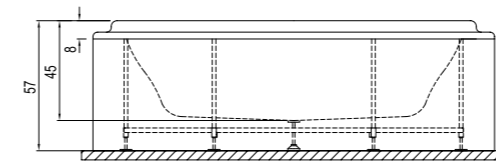

DOT

Size cm	Product	Color	Code	
Ø176 cm	Bathtub (Feet / Wood 360° Panel Included)	African Walnut	310201301442	
		Wengé	310201301443	
		Teak	310201300308	
	Comfort	Hydromassage Bathtub (Feet / Wood 360° Panel Included)	African Walnut	310201301432
			Wengé	310201301433
			Teak	310201301434
	Exclusive	Hydromassage Bathtub (Feet / Wood 360° Panel Included)	African Walnut	310201301436
			Wengé	310201301437
			Teak	310201301438
		Hydromassage Bathtub (Feet / Siphon Included)		310201301429
	Elite	Hydromassage Bathtub (Feet / Wood 360° Panel Included)	African Walnut	310201300306
			Wengé	310201300307
Teak			310201301440	
	Hydromassage Bathtub (Feet / Siphon Included)		310201301430	

DOT

Size cm	Product	Code	
Ø176 cm	Bathtub	310201301423	
	Bathtub (Feet Included)	310201301424	
	Bathtub (Feet / 360° Panel Included)	310201301441	
	Hydromassage Function	Hydromassage Bathtub (Feet / Siphon / 360° Panel)	310201301431
		Hydromassage Bathtub (Feet / Siphon Included)	310201301425
	Exclusive Hydromassage Function	Hydromassage Bathtub (Feet / Siphon / 360° Panel)	310201301435
		Hydromassage Bathtub (Feet / Siphon Included)	310201301427
	Elite Hydromassage Function	Hydromassage Bathtub (Feet / Siphon / 360° Panel)	310201301439
		Hydromassage Bathtub (Feet / Siphon Included)	310201301428