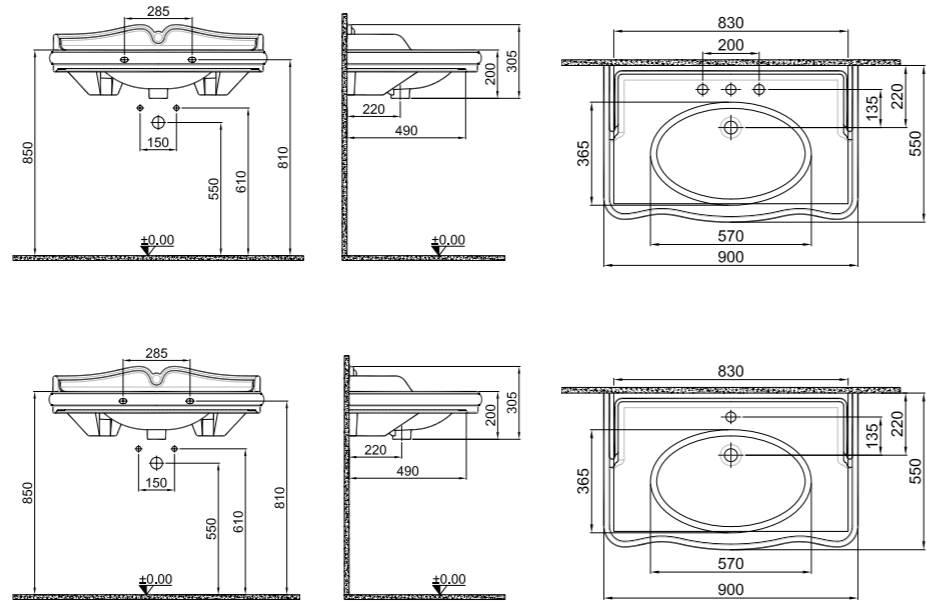

WASHBASIN BATHROOM FURNITURE

VICTORIAN SHELF WASHBASIN

90x55.5 cm
With overflow hole
Suitable for wall mount
Novatik waste is not included
Furniture mounted with seat

PRODUCT	COLOR	CODE
Single Tap Hole	White	31020020084
3 Tap Hole	White	31020020085