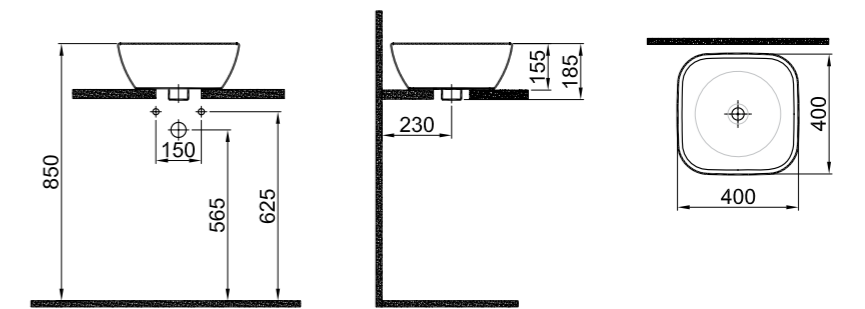

BABEL COUNTERTOP WASHBASIN

40x40 cm
No faucet hole and no overflow hole
Compatible with wall mounted and high washbasin mixers
Novatik waste is not included

COLOR	CODE
White	310200200040