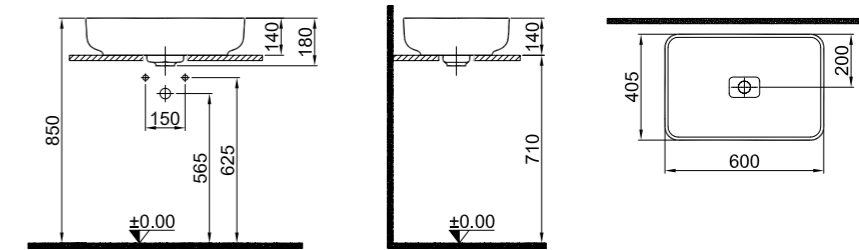

Countertop application