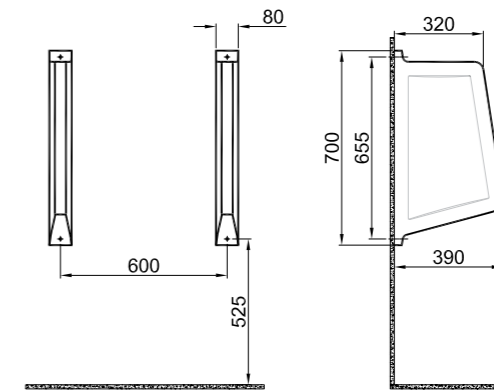

URINAL PARTITION

70x39 cm

White	310200300002