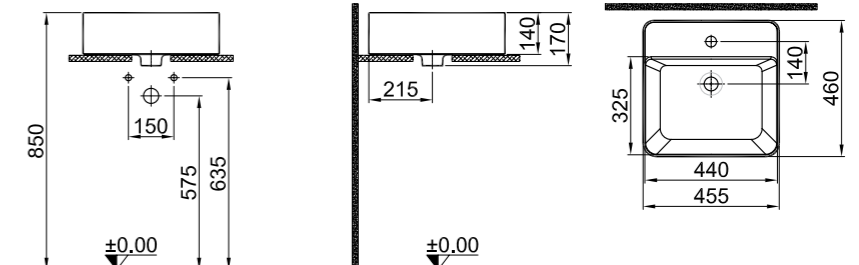

Countertop application