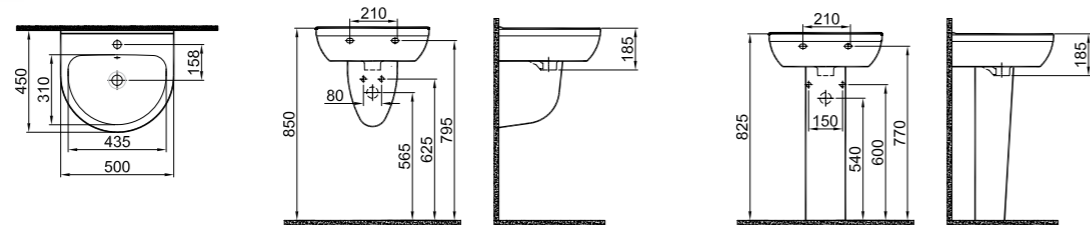

White	310200200064
-------	--------------

IDEA 2.0 WASHBASIN

50x45 cm
With overflow hole
Suitable for wall mount
Novatik waste is not included

Washbasin	White	310200200438
Pedestal	White	310200800015
Half Pedestal	White	310200800017