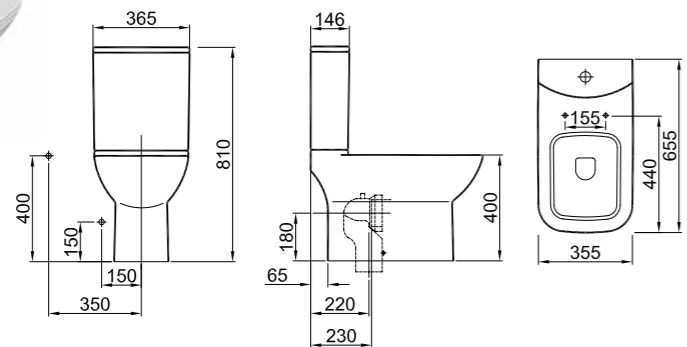

UNIVERSAL WC PAN SET

65.5x35.5 cm
Built-in cleaning pipe inlet
3/6 lt function

Cistern
Bottom entry WC inlet, top control

With Cleaning Pipe		
Wc Pan	White	310200100017
Without Cleaning Pipe		
Wc Pan	White	310200100018
Cistern	White	310200400106
Side Inlet Cistern	White	310200400107

ULTRA SLIM SMART SEAT & COVER

NEW
PRODUCT

Duroplast
With metal hinge
Top clamp
Easily removable soft close seat & cover (SmartSeat&Cover)