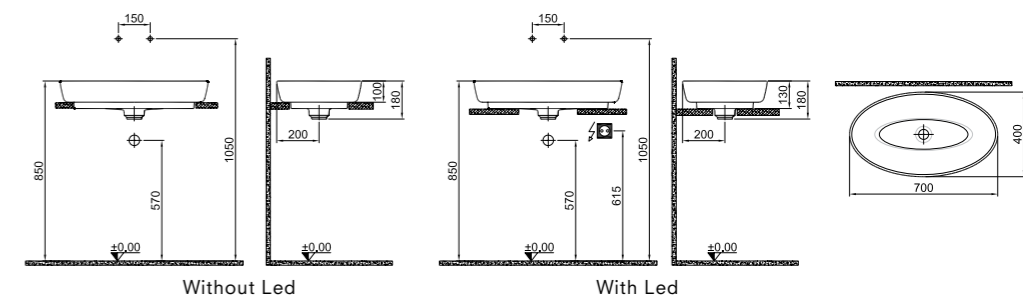

SmartHygiene is offered as standard in all products.