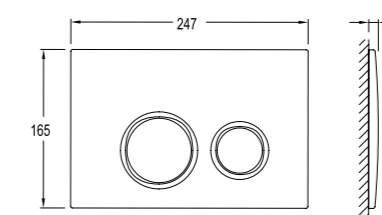

CORRO

White	310200500001
Matte Chrome	310200500003
Polished Chrome	310200500004
Soft Black	310200500002
Gold	310200500005

Panel should be ordered with the body.
These panels are only compatible with the Versus Series Concealed WC pan Cistern.