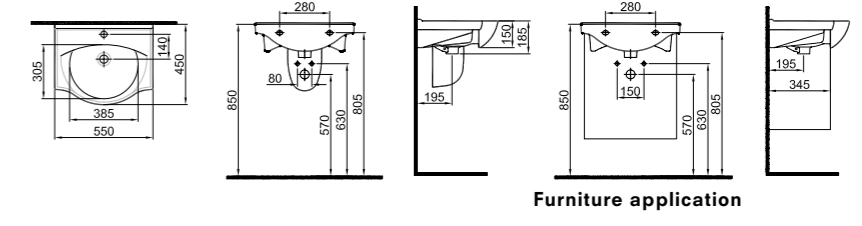

OPTIMUM SHELF WASHBASIN

55x45 cm
With overflow hole
Suitable for wall mount
Novatik waste is not included
Furniture mounted with seat

PRODUCT	COLOR	CODE
Washbasin	White	310200200087
Half Pedestal	White	310200800014