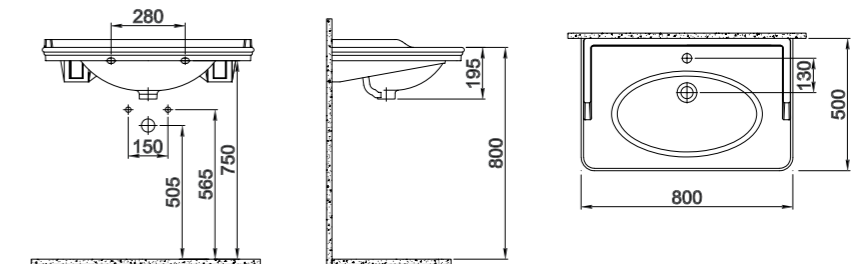

ARTDECO SHELF WASHBASIN

80x50 cm
With overflow hole
Suitable for wall mount
Novatik waste is not included
Furniture mounted with seat

Single Tap Hole	White	310200200220