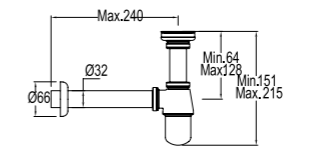

ETERNAL WASHBASIN WASTE PIPE

410200600065

LUXURY WASTE PIPE

410200600063

MINIMALIST WASHBASIN WASTE PIPE

410200600067

WASHBASIN WASTE PIPE (WASTE INCLUDED)

410200600064