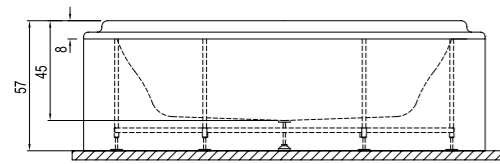

Size cm	Product	Color	Code	
Ø176 cm	Bathtub (Feet / Wood 360° Panel Included)	African Walnut	310201301442	
		Wengé	310201301443	
		Teak	310201300308	
	Comfort	Hydromassage Bathtub (Feet / Wood 360° Panel Included)	African Walnut	310201301432
			Wengé	310201301433
			Teak	310201301434
	Exclusive	Hydromassage Bathtub (Feet / Wood 360° Panel Included)	African Walnut	310201301436
			Wengé	310201301437
			Teak	310201301438
		Hydromassage Bathtub (Feet / Siphon Included)		310201301429
	Elite	Hydromassage Bathtub (Feet / Wood 360° Panel Included)	African Walnut	310201300306
			Wengé	310201300307
Teak			310201301440	
	Hydromassage Bathtub (Feet / Siphon Included)		310201301430