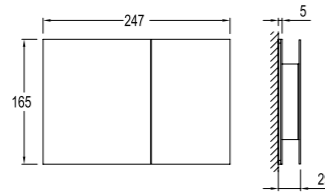

AIR

Brushed Stainless Steel	410200300057