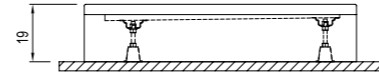

Size cm	Product	Code
100x100 cm	Shower Tray (Feet Included)	310201300379
	Shower Tray (Feet / Front Panel Included)	310201300380
90x90 cm	Shower Tray (Feet Included)	310201300382
	Shower Tray (Feet / Front Panel Included)	310201300383
80x80 cm	Shower Tray (Feet Included)	310201300018
	Shower Tray (Feet / Front Panel Included)	310201300376

19cm

With Side Panels

Size cm	A	B
80x80	80	25
90x90	90	35
100x100	100	45