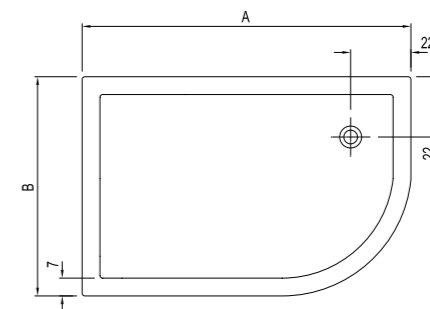

FLAT QUADRANT [Height: 3 cm*]

Size cm	Product	Code
100x100 cm	Shower Tray	310201300186
95x95 cm	Shower Tray	310201300205
90x90 cm	Shower Tray	310201300189
80x80 cm	Shower Tray	310201300178
75x75 cm	Shower Tray	310201300203
70x70 cm	Shower Tray	310201300179

Size cm	A	B
70x70	70	70
75x75	75	75
80x80	80	80
90x90	90	90
95x95	95	95
100x100	100	100

! In order to install the installment and shower tray, it should be mounted on the ground before the finished floor application.
9 cm distance is required for the installation of a shower tray and drains trap under the finished floor.
* The specified height is the distance from the finished floor to the top of the shower tray.
** This shower drains trap to be used increases the minimum depth by 2 cm.

FLAT ASYMMETRIC [Height: 3 cm*]

	Size cm	Product	Code
Asymmetrical Left	120x90 cm	Shower Tray	310201300789
	120x80 cm	Shower Tray	310201300194
	100x80 cm	Shower Tray	310201300198

	Size cm	Product	Code
Asymmetrical Right	120x90 cm	Shower Tray	310201300781
	120x80 cm	Shower Tray	310201300765
	100x80 cm	Shower Tray	310201300783

Size cm	A	B
100x80	100	80
120x80	120	80
120x90	120	90

! In order to install the installment and shower tray, it should be mounted on the ground before the finished floor application.
9 cm distance is required for the installation of a shower tray and drains trap under the finished floor.
* The specified height is the distance from the finished floor to the top of the shower tray.
** This shower drains trap to be used increases the minimum depth by 2 cm.