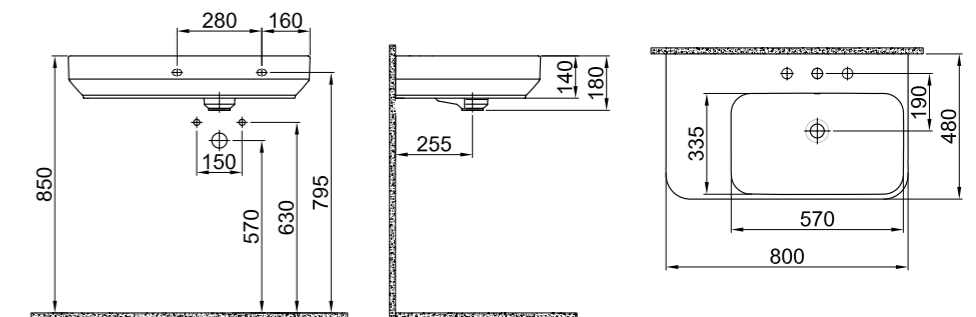

SmarterHygiene is offered as standard in all products.