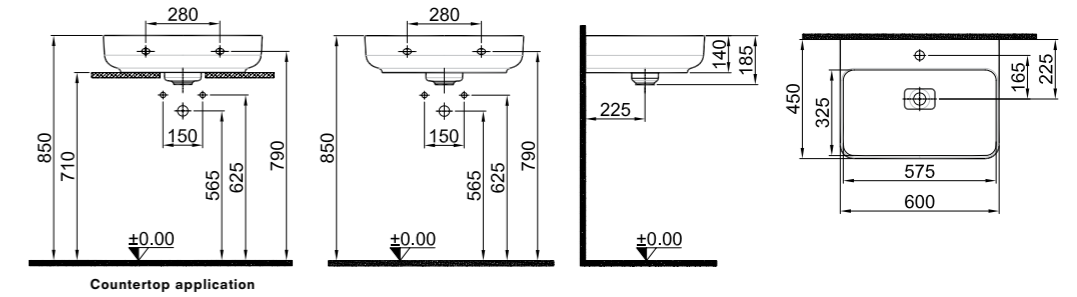

ZERO 2.0 COUNTERTOP WASHBASIN

NEW PRODUCT

60x45 cm
Central faucet hole, no overflow hole
Suitable for wall mount
Ceramic novatic waste is included

COLOR	CODE
Matte White	310200200470
Matte Pearl	310200200468
Matte Mink	310200200469
Matte Anthracite	310200200471
Matte Black	310200200467
Black	310200200466