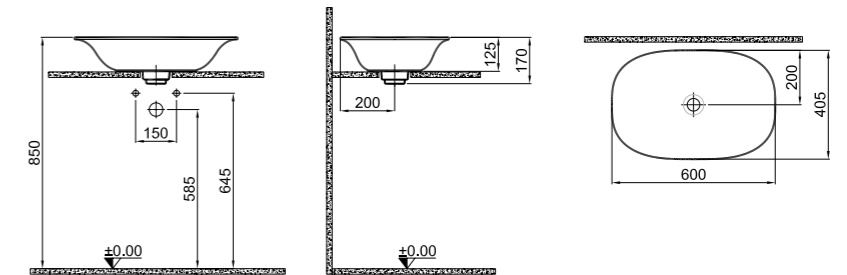

DOVE COUNTERTOP BOWL WASHBASIN

60x40 cm
No faucet hole and no overflow hole
Compatible with wall mounted and high washbasin mixers
Ceramic novatic waste is included

Without Led	White	310200200206
With Led	White	310200200208
Without Led	Matte Black	310200200207
With Led	Matte Black	310200200209