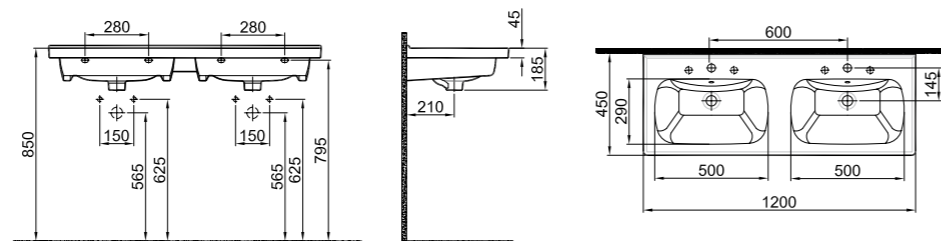

120x45 cm

Double washbasin
With two faucet holes and overflow
Suitable for wall mount
Novatik waste is not included
Furniture mounted with seat

COLOR

CODE

White 310200200449