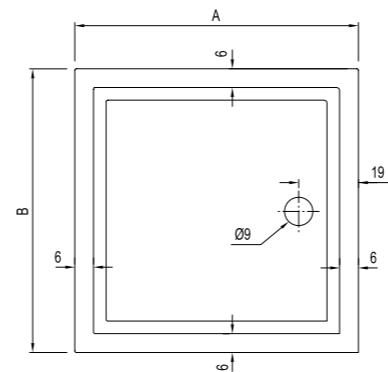

* The specified height is the distance from the finished floor to the top of the shower tray.