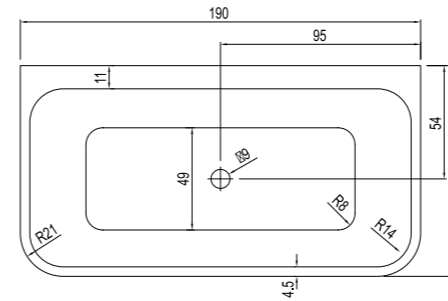

Product	Code
Wooden (Sapelle) Faucet Bar	310201301180

VICTORIAN

Size cm	Product	Code
170x80 cm	Bathtub (including siphon)	410201100001

— The product has its own panel on the outside.

BOND

Size cm	Product	Code
	Bathtub	310201300310
190x100 cm	Bathtub (Feet Included)	310201301445
	Hydromassage Bathtub (Siphon / Feet / U Panel Included)	310201300312
190x100 cm	Hydromassage Bathtub (Siphon / Feet / U Panel Included)	310201300311
Comfort	Hydromassage Bathtub (Feet / Siphon Included)	310201301446
190x100 cm	Hydromassage Bathtub (Siphon / Feet / U Panel Included)	310201300359
Exclusive	Hydromassage Bathtub (Feet / Siphon Included)	310201301447
190x100 cm	Hydromassage Bathtub (Siphon / Feet / U Panel Included)	310201301449
Elite	Hydromassage Bathtub (Feet / Siphon Included)	310201301448