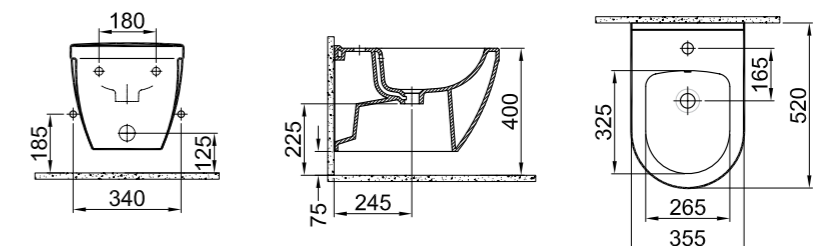

WALL HUNG BIDET

52x35.5 cm

With central tap hole
With overflow hole

COLOR	CODE
White	310200900010