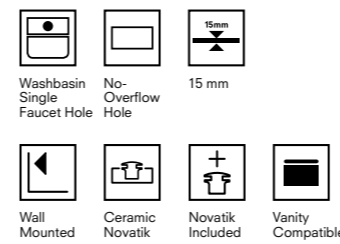

WASHBASIN BATHROOM FURNITURE

Idea 2.0 Shelf Washbasin / 80x45 cm
310200200321

COLOR CODE

SPIRIT SHELF WASHBASIN

120x48 cm
Central faucet hole, no overflow hole
15 mm thin stripe
Ceramic novatik waste is included
Furniture mounted with seat

White	310200200193
Matte White	310200200194

SPIRIT SHELF WASHBASIN

80x48 cm
Central faucet hole, no overflow hole
15 mm thin stripe
Suitable for wall mount
Ceramic novatik waste is included
Furniture mounted with seat

White	310200200191
Matte White	310200200192

SPIRIT SHELF WASHBASIN

48x48 cm
Central faucet hole, no overflow hole
15 mm thin stripe
Suitable for wall mount
Ceramic novatik waste is included
Furniture mounted with seat

White	310200200184
Matte White	310200200185
Matte Black	310200200186
Matte Pearl	310200200187
Matte Anthracite	310200200188
Matte Mink	310200200189

SmArHygiene is offered as standard in all products.