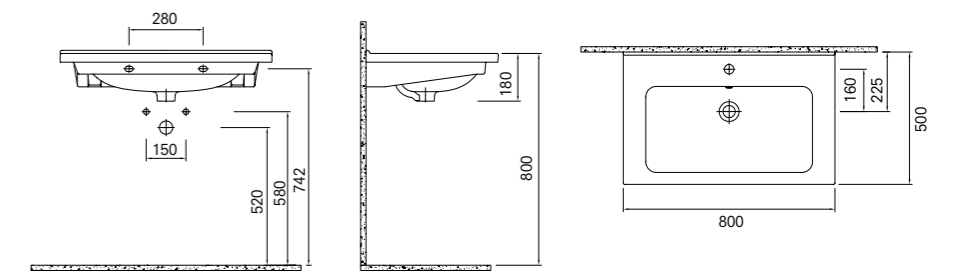

SHELF WASHBASIN

80x50 cm
With overflow hole
Suitable for wall mount
Novatik waste is not included
Furniture mounted with seat

White 310200200200

Washbasin
Single
Faucet Hole

With
Overflow
Hole

Wall
Mounted

Furniture-
Mounted