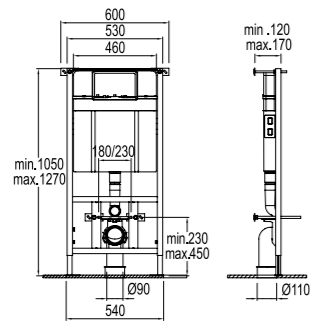

Suitable for use with wall-hung WC pans
Suitable for wall-front application
Minimum 12 cm, maximum 17 cm product thickness (excluding sewage arm)
90 or 110 cm sewage arm can be used
Isolation on the body against condensation (a.k.a. sweating).
Top water inlet

* 3/6 Liters Flushing Volume 310200500018