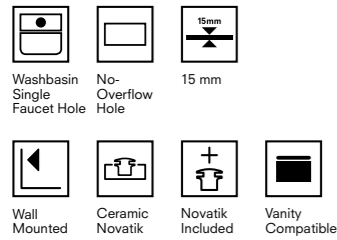

Matte White 310200200194

SPIRIT SHELF WASHBASIN

80x48 cm

Central faucet hole, no overflow hole
15 mm thin stripe
Suitable for wall mount
Ceramic novatic waste is included
Furniture mounted with seat

Matte White 310200200192