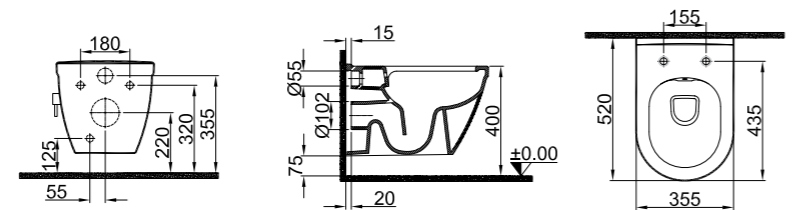

SmarterHygiene is offered as standard in all products.