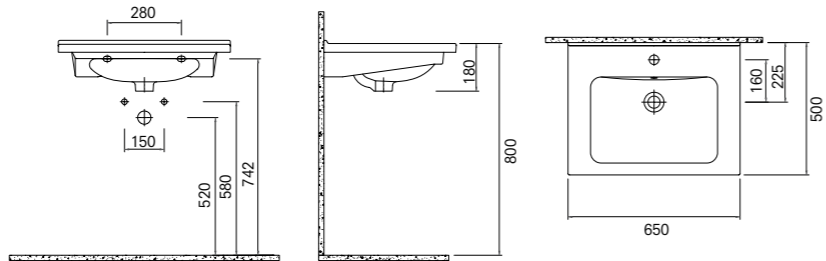

WASHBASIN BATHROOM FURNITURE

VALE SHELF WASHBASIN

65x50 cm
With overflow hole
Suitable for wall mount
Novatik waste is not included
Furniture mounted with seat

PRODUCT	COLOR	CODE
Washbasin	White	310200200199