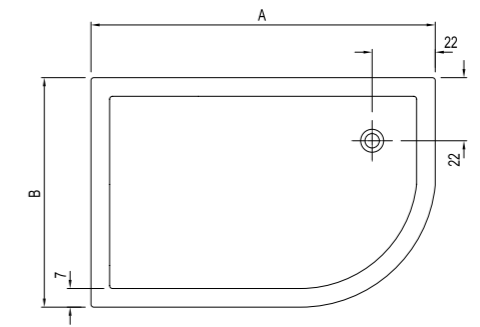

Size cm	A	B
100x80	100	80
120x80	120	80
120x90	120	90

* The specified height is the distance from the finished floor to the top of the shower tray.