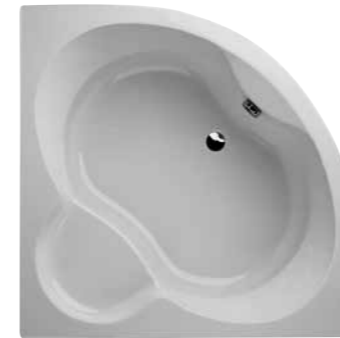

BABEL

Size cm	Product	Code
150x150 cm	Bathtub (Feet Included)	310201301242
	Bathtub (Feet / Front Panel Included)	310201300270
150x150 cm Hydromassage Function	Comfort Hydromassage Bathtub (Feet / Siphon / Front Panel Included)	310201301247
	Exclusive Hydromassage Bathtub (Feet / Siphon / Front Panel Included)	310201300269
	Elite Hydromassage Bathtub (Feet / Siphon / Front Panel Included)	310201301250
140x140 cm	Bathtub (Feet Included)	310201301195
	Bathtub (Feet / Front Panel Included)	310201301207
140x140 cm Hydromassage Function	Comfort Hydromassage Bathtub (Feet / Siphon / Front Panel Included)	310201300265
	Exclusive Hydromassage Bathtub (Feet / Siphon / Front Panel Included)	310201301201
	Elite Hydromassage Bathtub (Feet / Siphon / Front Panel Included)	310201301204

Size cm	A	B	C	D
140x140	140	R140	77	151
150x150	150	R150	84	166

PRUVA