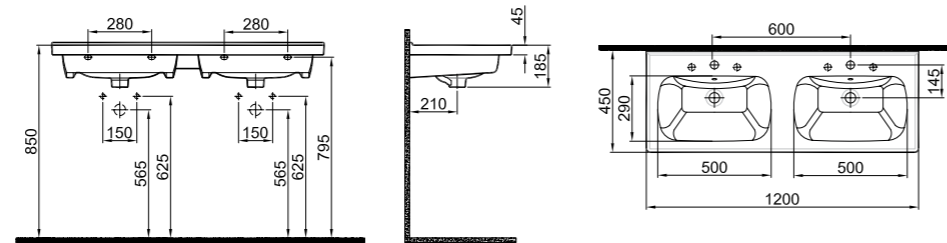

120x45 cm
Double washbasin
With two faucet holes and overflow
Suitable for wall mount
Novatik waste is not included
Furniture mounted with seat

COLOR	CODE
White	310200200449