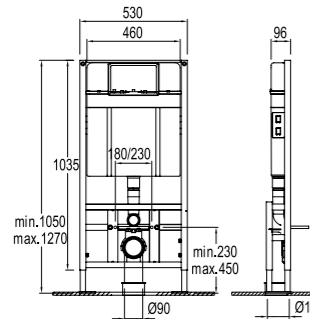

Suitable for use with wall-hung WC pans
Suitable for in-wall application (sheetrock)
12 cm product thickness (sewage arm is only connected vertically, please consult authorized person for horizontal connection)
90 or 110 cm sewage arm can be used
Isolation on the body against condensation (a.k.a. sweating).
Top water inlet

* 3/6 Liters Flushing Volume 310200500021