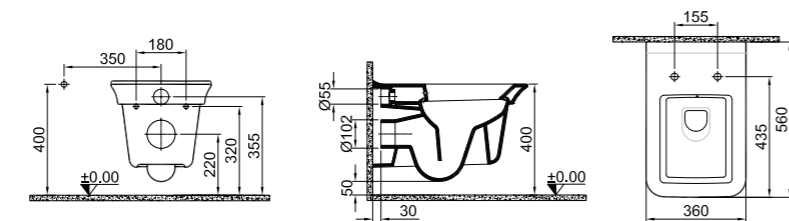

PRODUCT	COLOR	CODE
With Cleaning Pipe		
Wc Pan	White	310200100142
Without Cleaning Pipe		
Wc Pan	White	310200100143
Slim SmartSeat&Cover	White	310200700054

SmartHygiene is offered as standard in all products.