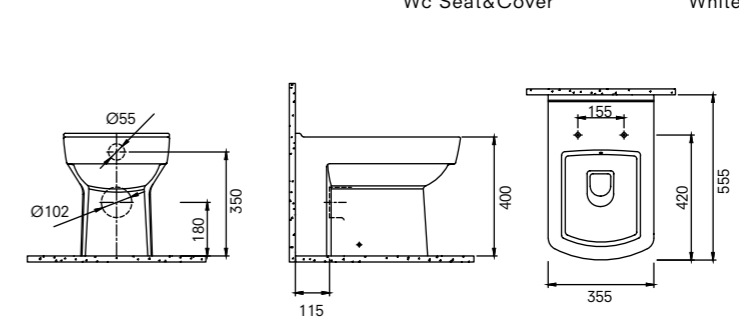

BASICS BACK TO WALL WC PAN (WITHOUT CISTERN)

56x35.5 cm
Built-in cleaning pipe inlet
3/6 lt function

PRODUCT	COLOR	CODE
With Cleaning Pipe		
Wc Pan	White	310200100062
Without Cleaning Pipe		
Wc Pan	White	310200100064
SmartSeat&Cover	White	310200700011
Wc Seat&Cover	White	310200700010

BASICS BACK TO WALL WC PAN SET

61x35.5 cm
Built-in cleaning pipe inlet
Saves space (d = 61 cm)
3/6 lt function

Cistern
Bottom entry WC inlet, top control

PRODUCT	COLOR	CODE
With Cleaning Pipe		
Wc Pan	White	310200100061
Without Cleaning Pipe		
Wc Pan	White	310200100063
Cistern	White	310200400020
Side Inlet Cistern	White	310200400022
SmartSeat&Cover	White	310200700011
Wc Seat&Cover	White	310200700010