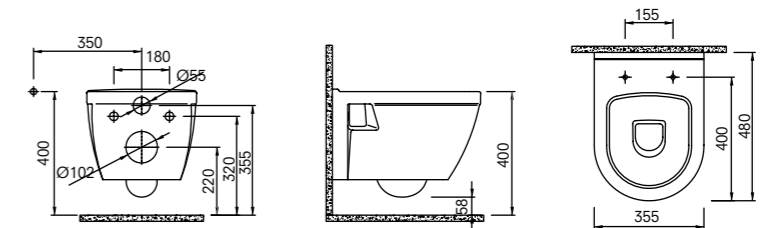

IDEA 48 CM WALL HUNG WC PAN

48x35.5 cm
 Built-in cleaning pipe inlet
 Saves space (d = 48 cm)
 3/6 lt function

With Cleaning Pipe		
Wc Pan	White	310200100071
Without Cleaning Pipe		
Wc Pan	White	310200100076
SmartSeat&Cover	White	410200400029