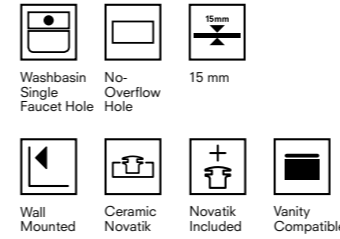

COLOR OPTIONS

SPIRIT SHELF WASHBASIN

120x48 cm

Central faucet hole, no overflow hole
15 mm thin stripe
Ceramic novatic waste is included
Furniture mounted with seat

Matte White 310200200194

SPIRIT SHELF WASHBASIN

80x48 cm

Central faucet hole, no overflow hole
15 mm thin stripe
Suitable for wall mount
Ceramic novatic waste is included
Furniture mounted with seat

Matte White 310200200192

SPIRIT SHELF WASHBASIN

48x48 cm

Central faucet hole, no overflow hole
15 mm thin stripe
Suitable for wall mount
Ceramic novatic waste is included
Furniture mounted with seat

Matte White 310200200185
Matte Pearl 310200200187
Matte Mink 310200200189
Matte Anthracite 310200200188
Matte Black 310200200186

SPIRIT COUNTERTOP WASHBASIN

60x40 cm

No faucet hole and no overflow hole
Compatible with built-in and countertop faucet
Ceramic novatic waste is included

Matte White 310200200183