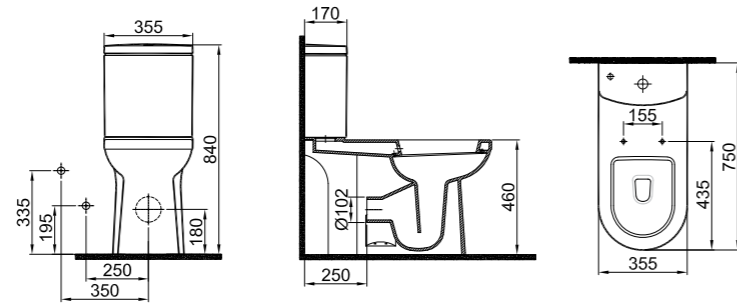

ASISTANS 2.0

UNIVERSAL OUTLET WC PAN SET

75x35.5 cm

Built-in cleaning pipe inlet
For persons with disabilities and the elderly
3/6 lt function
Used with Idea 2.0 Ultra Slim
SmartSeat&Cover (310200700032)

Cistern

Bottom water inlet, push button on top.

PRODUCT	COLOR	CODE
With Cleaning Pipe		
Wc Pan	White	310200100297
Without Cleaning Pipe		
Wc Pan	White	310200100298
Cistern	White	310200400096
Side Inlet	White	310200400097
Cistern		

Persons with disabilities

ULTRA SLIM SMART SEAT & COVER

NEW PRODUCT

Duroplast
With metal hinge
Top clamp
Easily removable soft close seat & cover (SmartSeat&Cover)

White	310200700032