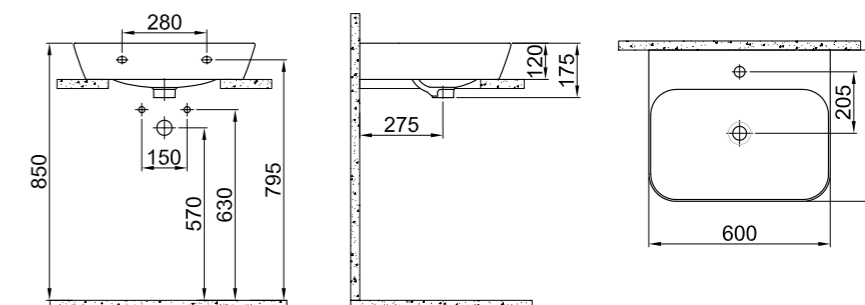

60x50 cm
With overflow hole
Suitable for wall mount
Novatik waste is not included

White 310200200035

SmarterHygiene is offered as standard in all products.

ARTDECO

Shelf Washbasin / 100x50 cm
310200200216