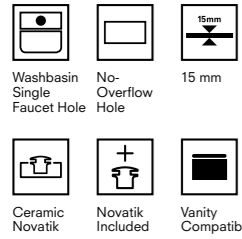

COLOR OPTIONS

SPIRIT SHELF WASHBASIN

120x48 cm

Central faucet hole, no overflow hole
15 mm thin stripe
Ceramic novatic waste is included
Furniture mounted with seat

Matte White 310200200194

SPIRIT SHELF WASHBASIN

80x48 cm

Central faucet hole, no overflow hole
15 mm thin stripe
Suitable for wall mount
Ceramic novatic waste is included
Furniture mounted with seat

Matte White 310200200192

SPIRIT SHELF WASHBASIN

48x48 cm

Central faucet hole, no overflow hole
15 mm thin stripe
Suitable for wall mount
Ceramic novatic waste is included
Furniture mounted with seat

Matte White 310200200185
Matte Pearl 310200200187
Matte Mink 310200200189
Matte Anthracite 310200200188
Matte Black 310200200186

SPIRIT COUNTERTOP WASHBASIN

60x40 cm

No faucet hole and no overflow hole
Compatible with built-in and countertop faucet
Ceramic novatic waste is included

Matte White 310200200183