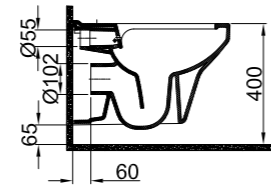

COLOR CODE

With Cleaning Pipe

White 310200100365

Without Cleaning Pipe

White 310200100366