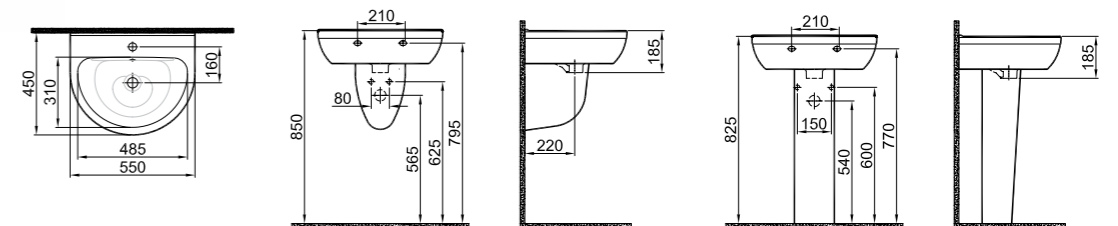

WASHBASIN

NEW PRODUCT

55x45 cm
With overflow hole
Suitable for wall mount
Novatik waste is not included

Washbasin	White	310200200439
Pedestal	White	310200800015
Half Pedestal	White	310200800017