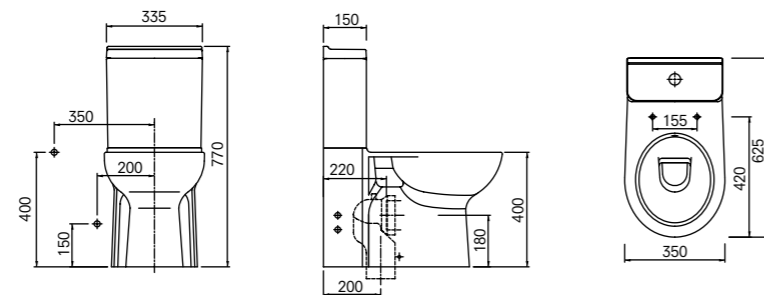

Back to Wall Wc

SmartHygiene is offered as standard in all products.

ASSISTANCE 2.0 UNIVERSAL OUTLET WC PAN SET

NEW PRODUCT

75x35.5 cm

Built-in cleaning pipe inlet
For persons with disabilities and the elderly