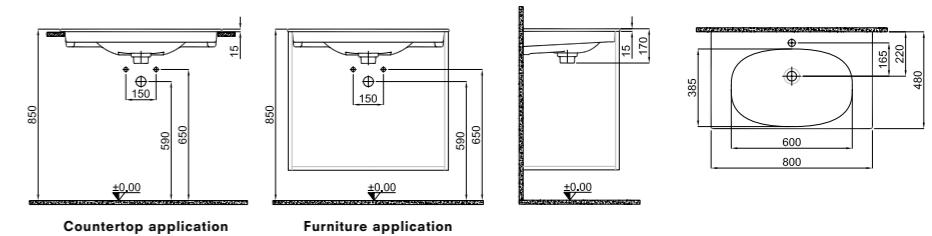

SPIRIT

Countertop Washbasin / 60x40 cm
310200200182

COLOR CODE

SHELF WASHBASIN

120x48 cm
Central faucet hole, no overflow hole
15 mm thin stripe
Ceramic novatik waste is included
Furniture mounted with seat

White	310200200193
Matte White	310200200194

SHELF WASHBASIN

80x48 cm
Central faucet hole, no overflow hole
15 mm thin stripe
Suitable for wall mount
Ceramic novatik waste is included
Furniture mounted with seat

White	310200200191
Matte White	310200200192

SHELF WASHBASIN

48x48 cm
Central faucet hole, no overflow hole
15 mm thin stripe
Suitable for wall mount
Ceramic novatik waste is included
Furniture mounted with seat

White	310200200184
Matte White	310200200185
Matte Black	310200200186
Matte Pearl	310200200187
Matte Anthracite	310200200188
Matte Mink	310200200189

SmarHygiene is offered as standard in all products.