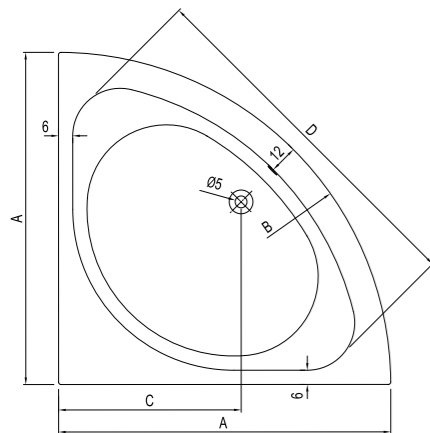

Size cm	Product	Code
150x150 cm	Bathtub (Feet Included)	310201301242
	Bathtub (Feet / Front Panel Included)	310201300270
150x150 cm Hydromassage Function	Comfort Hydromassage Bathtub (Feet / Siphon / Front Panel Included)	310201301247
	Exclusive Hydromassage Bathtub (Feet / Siphon / Front Panel Included)	310201300269
	Elite Hydromassage Bathtub (Feet / Siphon / Front Panel Included)	310201301250
140x140 cm	Bathtub (Feet Included)	310201301195
	Bathtub (Feet / Front Panel Included)	310201301207
140x140 cm Hydromassage Function	Comfort Hydromassage Bathtub (Feet / Siphon / Front Panel Included)	310201300265
	Exclusive Hydromassage Bathtub (Feet / Siphon / Front Panel Included)	310201301201
	Elite Hydromassage Bathtub (Feet / Siphon / Front Panel Included)	310201301204

Size cm	A	B	C	D
140x140	140	R140	77	151
150x150	150	R150	84	166