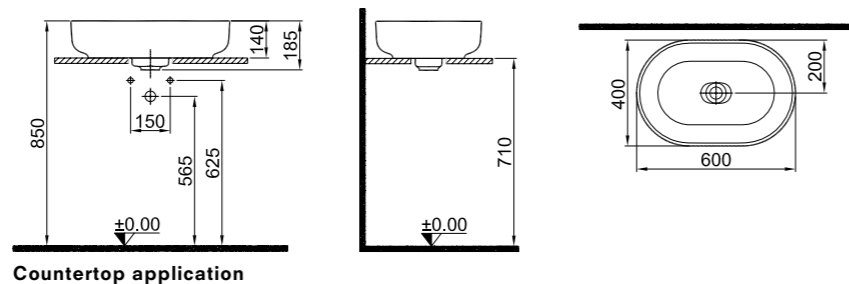

ZERO 2.0

COUNTERTOP BOWL WASHBASIN

NEW PRODUCT

60x40 cm

No faucet hole and no overflow hole
Compatible with wall mounted and high washbasin mixers
Ceramic novatic waste is included

COLOR	CODE
White	310200200384
Black	310200200458
Matte Black	310200200459
Matte Pearl	310200200460
Matte Mink	310200200386
Matte White	310200200461
Matte Anthracite	310200200385

Countertop application

COUNTERTOP BOWL WASHBASIN

NEW PRODUCT

60x40 cm

No faucet hole and no overflow hole
Compatible with wall mounted and high washbasin mixers
Ceramic novatic waste is included

COLOR	CODE
White	310200200381
Black	310200200462
Matte Black	310200200463
Matte Pearl	310200200464
Matte Mink	310200200383
Matte White	310200200465
Matte Anthracite	310200200382