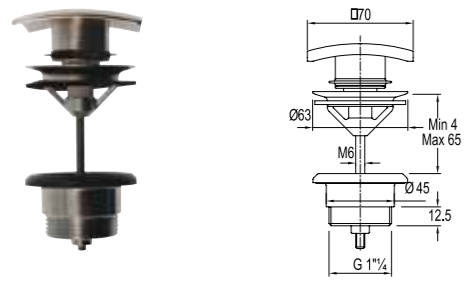

NOVATIC UNIVERSAL WASHBASIN WASTE (SQUARE)

Chrome	410200600081