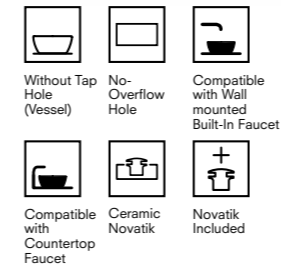

Matte Black with LED