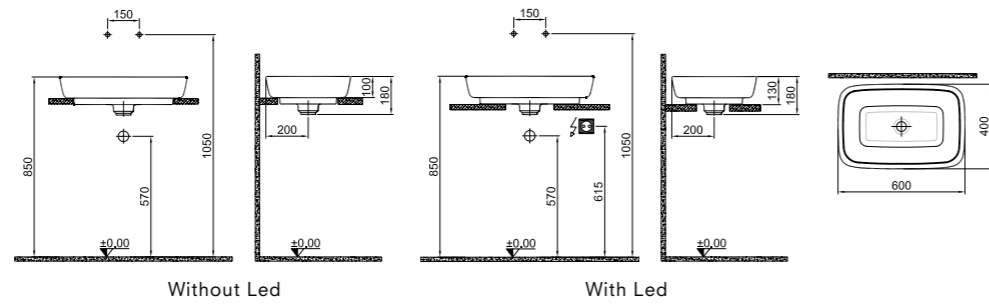

60x40 cm

No faucet hole and no overflow hole
Compatible with wall mounted and high washbasin mixers
Ceramic novatic waste is included

Without Led	Matte Black	310200200207
With Led	Matte Black	310200200209