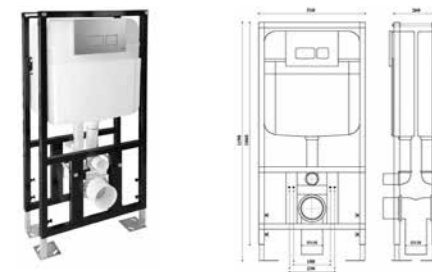

Slim Back to Back Concealed Cistern
(Floor-mount)

410200300052

CODE