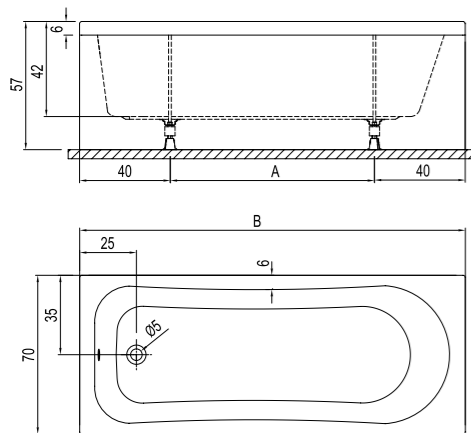

EKOSIMA [Hydromassage Function]

Size cm	Product	Code
170x70 cm Hydromassage Function	Comfort Bathtub (Feet / Siphon / Front Panel Included)	310201300849
	Comfort Bathtub (Feet / Siphon / Front and Side Panel Included)	310201300854
	Exclusive Bathtub (Feet / Siphon / Front Panel Included)	310201300221
	Exclusive Bathtub (Feet / Siphon / Front Panel Included)	310201300856
160x70 cm Hydromassage Function	Comfort Bathtub (Feet / Siphon / Front Panel Included)	310201300219
	Comfort Bathtub (Feet / Siphon / Front and Side Panel Included)	310201300840
	Exclusive Bathtub (Feet / Siphon / Front Panel Included)	310201300837
150x70 cm Hydromassage Function	Exclusive Bathtub (Feet / Siphon / Front Panel Included)	310201300842
	Comfort Bathtub (Feet / Siphon / Front Panel Included)	310201300215
	Comfort Bathtub (Feet / Siphon / Front and Side Panel Included)	310201300828
150x70 cm Hydromassage Function	Exclusive Bathtub (Feet / Siphon / Front Panel Included)	310201300823
	Exclusive Bathtub (Feet / Siphon / Front Panel Included)	310201300216

Size cm	A	B
150x70	70	150
160x70	80	160
170x70	90	170