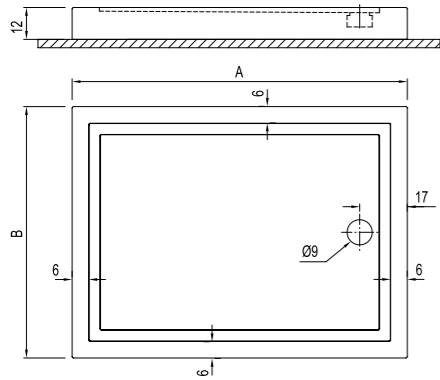

Size cm	A	B
100x90	100	90
110x90	110	90
120x90	120	90
130x90	130	90
140x90	140	90
150x90	150	90
160x90	160	90
170x90	170	90

Size cm	Product	Code
180x90 cm	Shower Tray	310201300127
170x90 cm	Shower Tray	310201300594
160x90 cm	Shower Tray	310201300157
150x90 cm	Shower Tray	310201300163
140x90 cm	Shower Tray	310201300171
130x90 cm	Shower Tray	310201300167
120x90 cm	Shower Tray	310201300159
110x90 cm	Shower Tray	310201300552
100x90 cm	Shower Tray	310201300119
170x80 cm	Shower Tray	310201300128
160x80 cm	Shower Tray	310201300175
150x80 cm	Shower Tray	310201300114
140x80 cm	Shower Tray	310201300118
130x80 cm	Shower Tray	310201300143
120x80 cm	Shower Tray	310201300147
110x80 cm	Shower Tray	310201300109
100x80 cm	Shower Tray	310201300124

12cm
Monoblock

Size cm	A	B
100x80	100	80
120x80	120	80
130x80	130	80
140x80	140	80
150x80	150	80
160x80	160	80
170x80	170	80