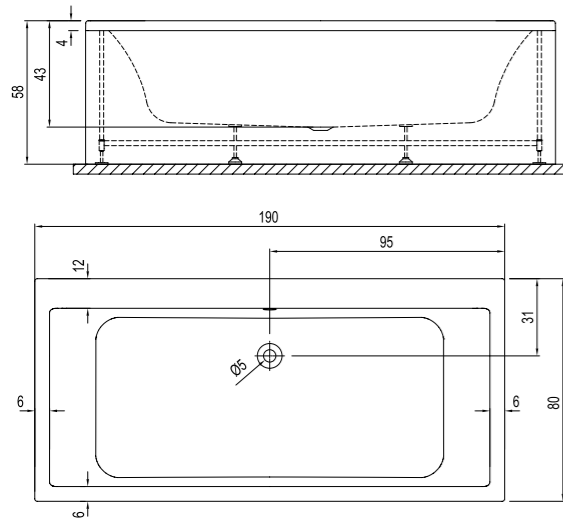

BABEL [190x80 cm]

Size cm	Product	Code
190x80 cm	Bathtub	310201301253
	Bathtub (Feet Included)	310201301254
	Bathtub (Feet / Front Panel Included)	310201300271
	Bathtub (Feet / L Panel Included)	310201300272
190x80 cm Comfort	Bathtub (Feet / Siphon / Front Panel Included)	310201301255
Hydromassage Function	Bathtub (Feet / Siphon / L Panel Included)	310201301258
190x80 cm Exclusive	Bathtub (Feet / Siphon / Front Panel Included)	310201301256
Hydromassage Function	Bathtub (Feet / Siphon / L Panel Included)	310201301259
190x80 cm Elite	Bathtub (Feet / Siphon / Front Panel Included)	310201301257
Hydromassage Function	Bathtub (Feet / Siphon / L Panel Included)	310201301260