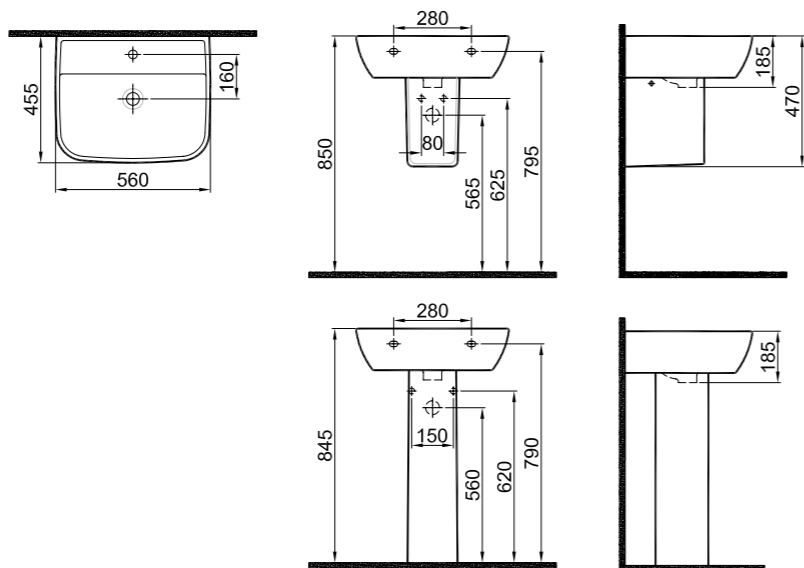

55x45.5 cm
With overflow hole
Suitable for wall mount
Novatik waste is not included

Washbasin	White	310200200046
Pedestal	White	310200800009
Half Pedestal	White	310200800010