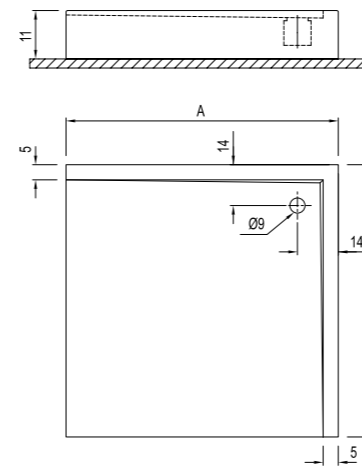

Size cm	Product	Code
100x100 cm	Shower Tray	310201300055
90x90 cm	Shower Tray	310201300062
80x80 cm	Shower Tray	310201300046

11cm

Monoblock

Size cm	A
100x100	100
90x90	90
80x80	80