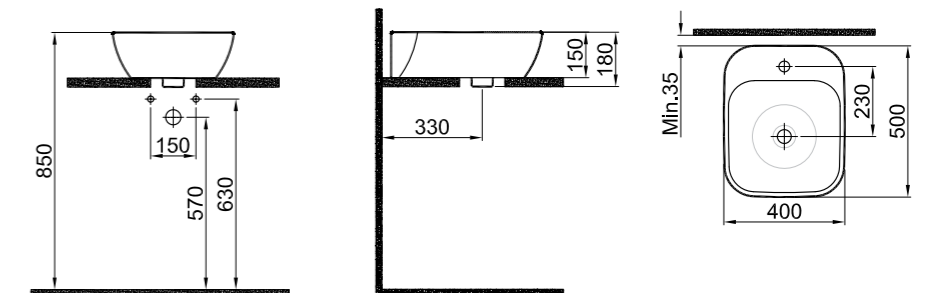

Countertop Washbasin / 50x40 cm
310200200044