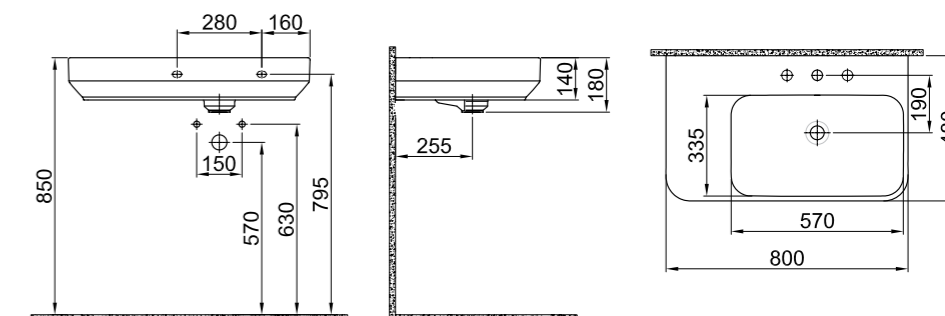

PRODUCT	COLOR	CODE
Single Tap Hole	White	310200200133
3 Tap Holes	White	310200200136

WALL HUNG WC PAN

54x36 cm

Built-in cleaning pipe inlet
Concealed and easy installation (Smart installation)
3/6 lt function

- Bidet Hose Universal Application Wall-hung
- Concealed Installation
- Easy Installation