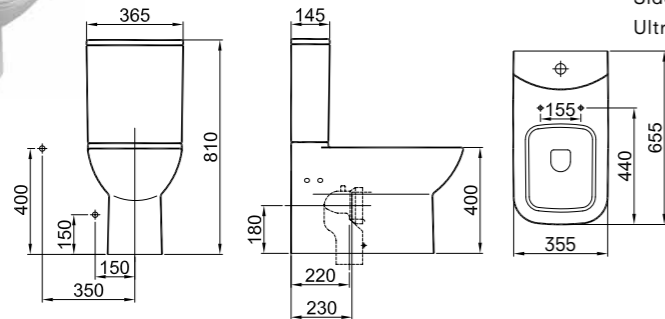

BACK TO WALL WC PANS

BABEL BACK TO WALL WC PAN (WITHOUT CISTERN)

56x35.5 cm
Built-in cleaning pipe inlet
3/6 lt function

PRODUCT	COLOR	CODE
With Cleaning Pipe		
Wc Pan	White	310200100021
Without Cleaning Pipe		
Wc Pan	White	310200100023
Ultra Slim SmartSeat&Cover	White	310200700038

BABEL BACK TO WALL WC PAN SET

65.5x35.5 cm
Built-in cleaning pipe inlet
3/6 lt function

Cistern
Bottom entry WC inlet, top control

PRODUCT	COLOR	CODE
With Cleaning Pipe		
Wc Pan	White	310200100020
Without Cleaning Pipe		
Wc Pan	White	310200100022
Cistern	White	310200400106
Side Inlet Cistern	White	310200400107
Ultra Slim SmartSeat&Cover	White	310200700038

BABEL UNIVERSAL WC PAN SET

65.5x35.5 cm
Bidet inlet with universal application
3/6 lt function

Cistern
Bottom entry WC inlet, top control

PRODUCT	COLOR	CODE
With Cleaning Pipe		
Wc Pan	White	310200100017
Without Cleaning Pipe		
Wc Pan	White	310200100018
Cistern	White	310200400106
Side Inlet Cistern	White	310200400107
Ultra Slim SmartSeat&Cover	White	310200700038

SmarterHygiene is offered as standard in all products.

BASICS BACK TO WALL WC PAN (WITHOUT CISTERN)

56x35.5 cm
Built-in cleaning pipe inlet
3/6 lt function

PRODUCT	COLOR	CODE
With Cleaning Pipe		
Wc Pan	White	310200100062
Without Cleaning Pipe		
Wc Pan	White	310200100064
SmartSeat&Cover	White	310200700011
Wc Seat&Cover	White	310200700010

BASICS BACK TO WALL WC PAN SET

61x35.5 cm
Built-in cleaning pipe inlet
Saves space (d = 61 cm)
3/6 lt function

Cistern
Bottom entry WC inlet, top control

PRODUCT	COLOR	CODE
With Cleaning Pipe		
Wc Pan	White	310200100061
Without Cleaning Pipe		
Wc Pan	White	310200100063
Cistern	White	310200400020
Side Inlet Cistern	White	310200400022
SmartSeat&Cover	White	310200700011
Wc Seat&Cover	White	310200700010