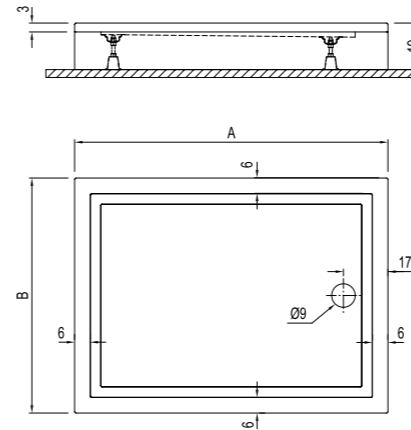

* The specified height is the distance from the finished floor to the top of the shower tray.