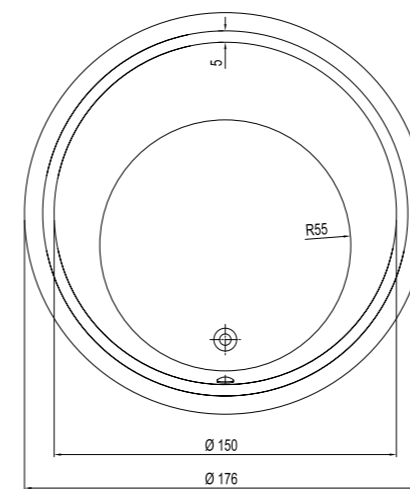

DOT

Size cm	Product	Code	
Ø176 cm	Bathtub	310201301423	
	Bathtub (Feet Included)	310201301424	
	Bathtub (Feet / 360° Panel Included)	310201301441	
	Hydromassage Function	Hydromassage Bathtub (Feet / Siphon / 360° Panel)	310201301431
		Hydromassage Bathtub (Feet / Siphon Included)	310201301425
	Exclusive Hydromassage Function	Hydromassage Bathtub (Feet / Siphon / 360° Panel)	310201301435
		Hydromassage Bathtub (Feet / Siphon Included)	310201301427
	Elite Hydromassage Function	Hydromassage Bathtub (Feet / Siphon / 360° Panel)	310201301439
		Hydromassage Bathtub (Feet / Siphon Included)	310201301428