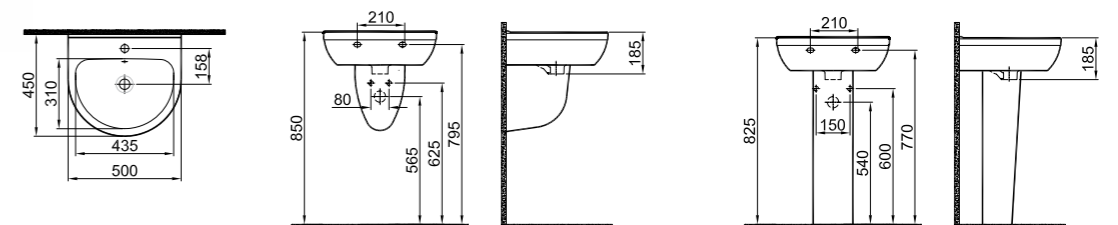

WASHBASIN

NEW PRODUCT

50x45 cm
With overflow hole
Suitable for wall mount
Novatik waste is not included

Washbasin	White	310200200438
Pedestal	White	310200800015
Half Pedestal	White	310200800017