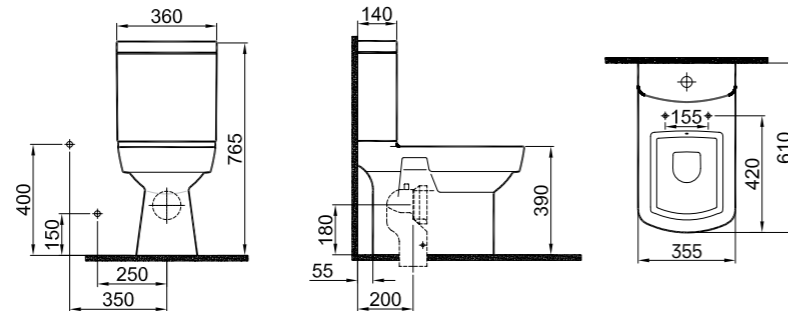

BASICS UNIVERSAL OUTLET WC PAN SET

61x35.5 cm
Built-in cleaning pipe inlet
Saves space (d = 61 cm)
3/6 lt function

Cistern
Bottom entry WC inlet, top control

PRODUCT	COLOR	CODE
With Cleaning Pipe		
Wc Pan	White	310200100057
Without Cleaning Pipe		
Wc Pan	White	310200100058
Cistern	White	310200400020
Side Inlet Cistern	White	310200400022
SmartSeat&Cover	White	310200700011
Wc Seat&Cover	White	310200700010