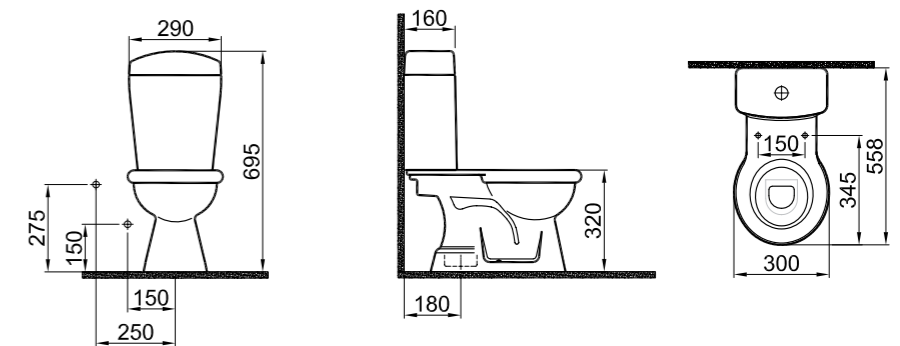

KIDS SEAT & COVER

Polypropylene
With metal hinge
Top clamp
Easily removable soft close seat & cover (SmartSeat&Cover)

White	410200400161

SmartHygiene is offered as standard in all products.