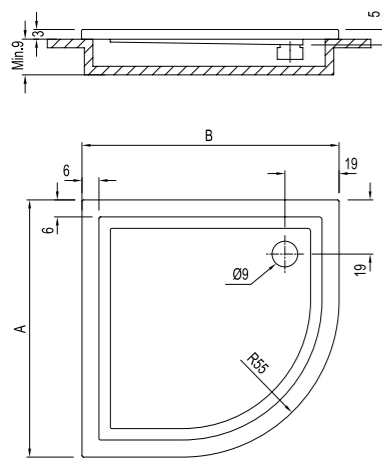

FLAT QUADRANT [Height: 3 cm*]

Size cm	Product	Code
100x100 cm	Shower Tray	310201300186
95x95 cm	Shower Tray	310201300205
90x90 cm	Shower Tray	310201300189
80x80 cm	Shower Tray	310201300178
75x75 cm	Shower Tray	310201300203
70x70 cm	Shower Tray	310201300179

Size cm	A	B
70x70	70	70
75x75	75	75
80x80	80	80
90x90	90	90
95x95	95	95
100x100	100	100

! In order to install the installment and shower tray, it should be mounted on the ground before the finished floor application.
9 cm distance is required for the installation of a shower tray and drains trap under the finished floor.
* The specified height is the distance from the finished floor to the top of the shower tray.
** This shower drains trap to be used increases the minimum depth by 2 cm.