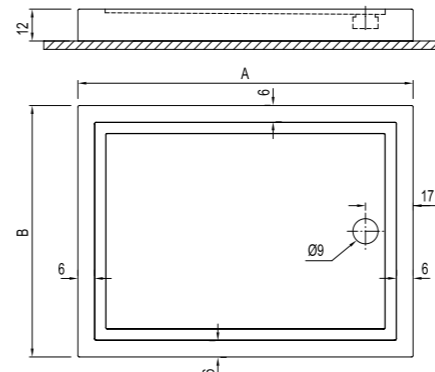

Size cm	Product	Code
170x75 cm	Shower Tray	310201300529
160x75 cm	Shower Tray	310201300628
150x75 cm	Shower Tray	310201300174
140x75 cm	Shower Tray	310201300654
130x75 cm	Shower Tray	310201300676
120x75 cm	Shower Tray	310201300110
110x75 cm	Shower Tray	310201300327
100x75 cm	Shower Tray	310201300360
90x75 cm	Shower Tray	310201300331
170x70 cm	Shower Tray	310201300151
160x70 cm	Shower Tray	310201300166
150x70 cm	Shower Tray	310201300115
140x70 cm	Shower Tray	310201300537
130x70 cm	Shower Tray	310201300634
120x70 cm	Shower Tray	310201300132
110x70 cm	Shower Tray	310201300105
100x70 cm	Shower Tray	310201300144
90x70 cm	Shower Tray	310201300329

12cm
Monoblock

Size cm	A	B
90x70	90	70
100x70	100	70
110x70	110	70
120x70	120	70
130x70	130	70
140x70	140	70
150x70	150	70
160x70	160	70
170x70	170	70