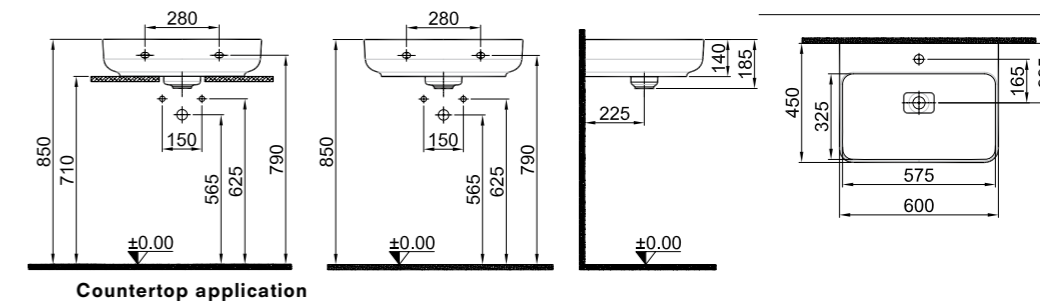

Countertop application