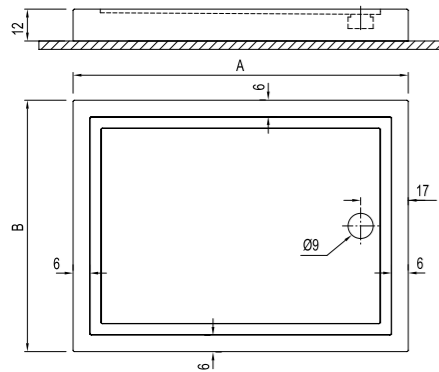

* The specified height is the distance from the finished floor to the top of the shower tray.