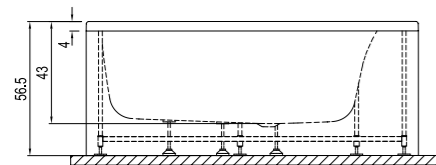

Size cm	Product	Code
150x150 cm	Bathtub (Feet Included)	310201301242
	Bathtub (Feet / Front Panel Included)	310201300270
150x150 cm Hydromassage Function	Comfort Hydromassage Bathtub (Feet / Siphon / Front Panel Included)	310201301247
	Exclusive Hydromassage Bathtub (Feet / Siphon / Front Panel Included)	310201300269
	Elite Hydromassage Bathtub (Feet / Siphon / Front Panel Included)	310201301250
140x140 cm	Bathtub (Feet Included)	310201301195
	Bathtub (Feet / Front Panel Included)	310201301207
140x140 cm Hydromassage Function	Comfort Hydromassage Bathtub (Feet / Siphon / Front Panel Included)	310201300265
	Exclusive Hydromassage Bathtub (Feet / Siphon / Front Panel Included)	310201301201
	Elite Hydromassage Bathtub (Feet / Siphon / Front Panel Included)	310201301204

Size cm	A	B	C	D
140x140	140	R140	77	151
150x150	150	R150	84	166