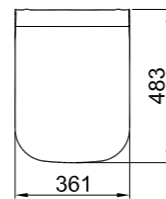

ULTRA SLIM SMART SEAT & COVER

NEW PRODUCT

Duroplast

With metal hinge

Top clamp

Easily removable soft close seat & cover (SmartSeat&Cover)

White 310200700038

OPTIMUM