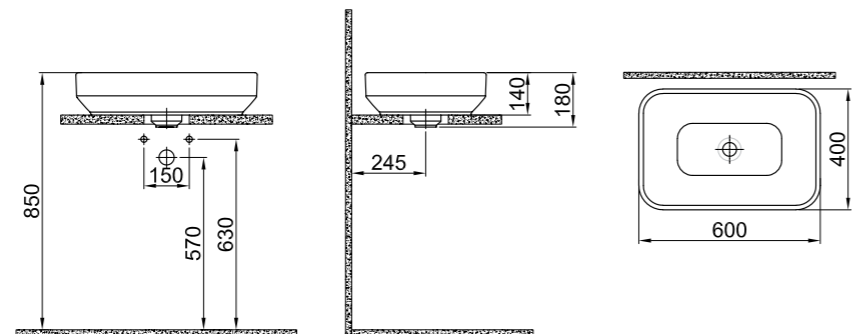

FOLD PRO

COUNTERTOP BOWL WASHBASIN

60x40 cm

No faucet hole and no overflow hole
Compatible with wall mounted and high washbasin mixers
Ceramic novatic waste is included

- Without Tap Hole (Vessel)
- No-Overflow Hole
- Compatible with Wall mounted Built-In Faucet
- Compatible with Countertop Faucet
- Ceramic Novatik
- Novatik Included

COLOR	CODE
White	310200200131

COUNTERTOP WASHBASIN

80x48 cm

With overflow hole
Suitable for wall mount
Ceramic novatic waste is included

- Washbasin Single Faucet Hole
- With Overflow Hole
- Wall Mounted
- Ceramic Novatik
- Novatik Included