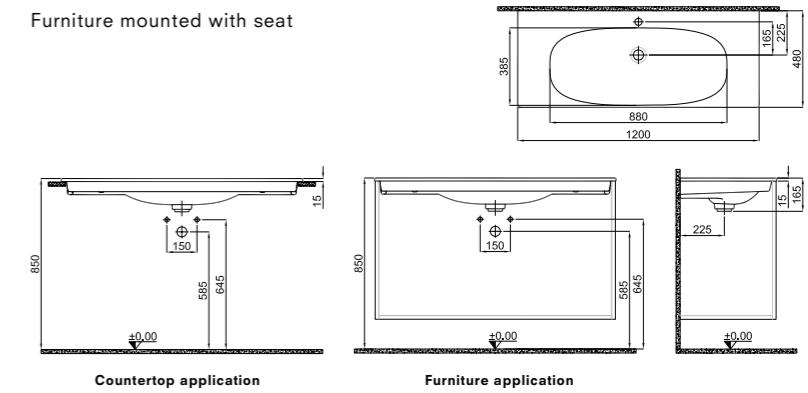

SPIRIT SHELF WASHBASIN

120x48 cm
Central faucet hole, no overflow hole
15 mm thin stripe
Ceramic novatik waste is included
Furniture mounted with seat

White	310200200193
Matte White	310200200194

SPIRIT SHELF WASHBASIN

80x48 cm
Central faucet hole, no overflow hole
15 mm thin stripe
Suitable for wall mount
Ceramic novatik waste is included
Furniture mounted with seat

White	310200200191
Matte White	310200200192