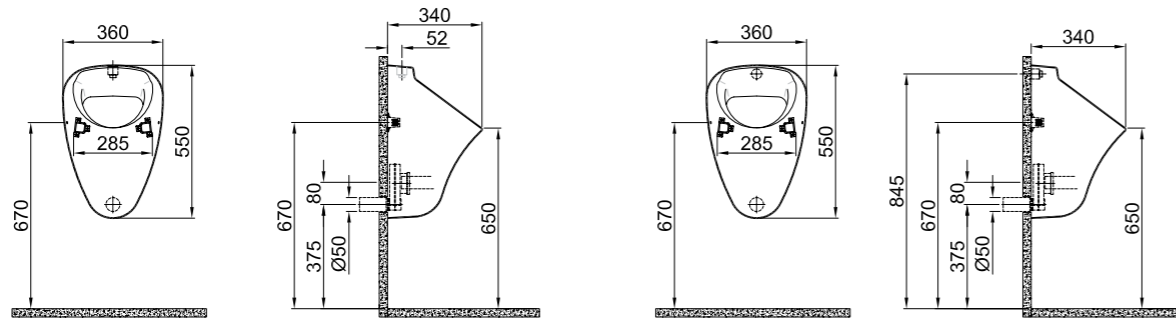

URINAL

OPTIMUM URINAL

55x36 cm
Concealed outlet back

PRODUCT	COLOR	CODE
Water Inlet Top	White	310200300014
Water Inlet Back	White	310200300015