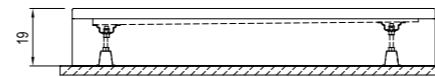

Size cm	Product	Code
120x90 cm	Shower Tray (Feet Included)	310201300483
	Shower Tray (Feet / Front Panel Included)	310201300484
	Shower Tray (Feet / L Panel Included)	310201300086
120x80 cm	Shower Tray (Feet Included)	310201300479
	Shower Tray (Feet / Front Panel Included)	310201300480
	Shower Tray (Feet / L Panel Included)	310201300482
110x75 cm	Shower Tray (Feet Included)	310201300476
	Shower Tray (Feet / Front Panel Included)	310201300477
	Shower Tray (Feet / L Panel Included)	310201300084

19cm

With Side Panels

Size cm	A	B
110x75	110	75
120x80	120	80
120x90	120	90