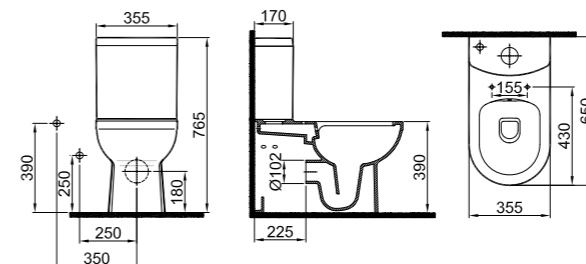

IDEA 2.0 BACK TO WALL WC PAN SET WITH SMARTWASH (RIMLESS)

NEW PRODUCT

65x35.5 cm
 Built-in cleaning pipe inlet
 Jet Flush (SmartWash)
 3/6 lt function

Cistern
 Bottom entry WC inlet, top control

PRODUCT	COLOR	CODE
With Cleaning Pipe		
Wc Pan	White	310200100277
Without Cleaning Pipe		
Wc Pan	White	310200100276
Cistern	White	310200400096
Side Inlet Cistern	White	310200400097
Ultra Slim SmartSeat&Cover	White	310200700032