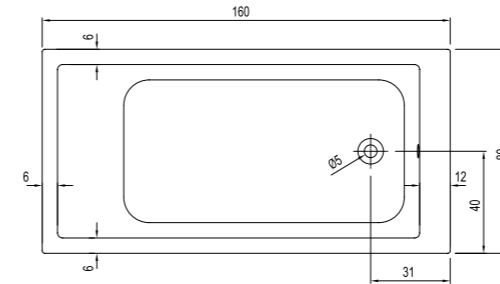

Size cm	Product	Code
160x80 cm	Bathtub	310201301283
	Bathtub (Feet Included)	310201300278
	Bathtub (Feet / Front Panel Included)	310201300279
	Bathtub (Feet / L Panel Included)	310201300280
160x80 cm Comfort	Bathtub (Feet / Siphon / Front Panel Included)	310201301284
Hydromassage Function	Bathtub (Feet / Siphon / L Panel Included)	310201301287
160x80 cm Exclusive	Bathtub (Feet / Siphon / Front Panel Included)	310201301285
Hydromassage Function	Bathtub (Feet / Siphon / L Panel Included)	310201301288
160x80 cm Elite	Bathtub (Feet / Siphon / Front Panel Included)	310201301286
Hydromassage Function	Bathtub (Feet / Siphon / L Panel Included)	310201301289
150x80 cm	Bathtub	310201301210
	Bathtub (Feet Included)	310201301211
	Bathtub (Feet / Front Panel Included)	310201300267
	Bathtub (Feet / L Panel Included)	310201300268
150x80 cm Comfort	Bathtub (Feet / Siphon / Front Panel Included)	310201301212
Hydromassage Function	Bathtub (Feet / Siphon / L Panel Included)	310201301215
150x80 cm Exclusive	Bathtub (Feet / Siphon / Front Panel Included)	310201301213
Hydromassage Function	Bathtub (Feet / Siphon / L Panel Included)	310201301216
150x80 cm Elite	Bathtub (Feet / Siphon / Front Panel Included)	310201301214
Hydromassage Function	Bathtub (Feet / Siphon / L Panel Included)	310201301217