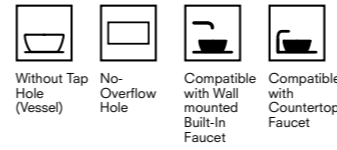

40x40 cm
No faucet hole and no overflow hole
Compatible with wall mounted and high washbasin mixers
Novatik waste is not included

COLOR	CODE
White	310200200040