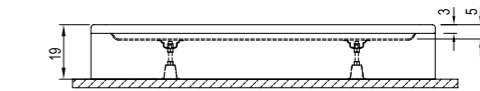

Asymmetrical Right