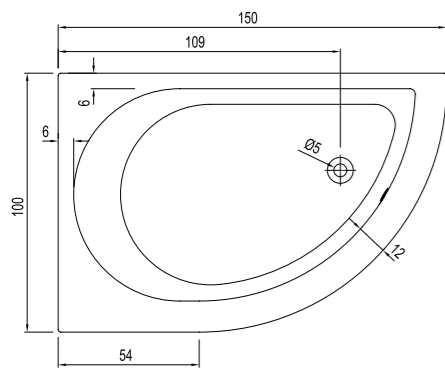

BABEL LEFT ASYMMETRIC

Size cm	Product	Code
150x100 cm	Bathtub	310201301220
	Bathtub (Feet Included)	310201301221
	Bathtub (Feet / Front Panel Included)	310201301238
150x100 cm Hydromassage Function	Comfort Hydromassage Bathtub (Feet / Siphon / Front Panel Included)	310201301231
	Exclusive Hydromassage Bathtub (Feet / Siphon / Front Panel Included)	310201301235
	Elite Hydromassage Bathtub (Feet / Siphon / Front Panel Included)	310201300353

BABEL RIGHT ASYMMETRIC

Size cm	Product	Code
150x100 cm	Bathtub	310201301181
	Bathtub (Feet Included)	310201301182
	Bathtub (Feet / Front Panel Included)	310201300264
150x100 cm Hydromassage Function	Comfort Hydromassage Bathtub (Feet / Siphon / Front Panel Included)	310201301183
	Exclusive Hydromassage Bathtub (Feet / Siphon / Front Panel Included)	310201301188
	Elite Hydromassage Bathtub (Feet / Siphon / Front Panel Included)	310201301190