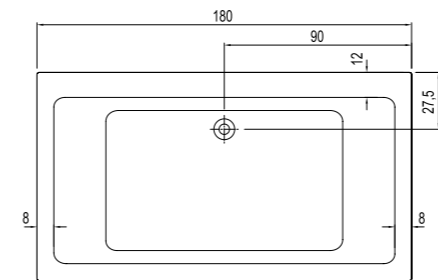

Size cm	Product	Color	Code
180x100 cm	Bathtub (Feet / Wood Front Panel Included)	African Walnut	310201301379
		Wengé	310201301380
		Teak	310201301381
	Bathtub Feet / Front and Side Wooden Panels Included)	African Walnut	310201301393
		Wengé	310201301394
		Teak	310201301395
	Bathtub (Feet / Front and Side Wooden Panel Included)	African Walnut	310201301406
		Wengé	310201301407
		Teak	310201301408
Bathtub (Feet / 2 Front and 2 Side Wooden Panels Included)	African Walnut	310201301420	
	Wengé	310201301421	
	Teak	310201301422	
180x100 cm Comfort Hydromassage Function	Bathtub (Feet / Siphon / Front Wooden Panel Included)	African Walnut	310201301367
		Wengé	310201301368
		Teak	310201301369
	Bathtub (Feet / Siphon / Front and Side Wooden Panel Included)	African Walnut	310201301382
		Wengé	310201301383
		Teak	310201301384
	Bathtub (Feet / Siphon / Front and 2 Side Wooden Panels Included)	African Walnut	310201300301
		Wengé	310201301397
		Teak	310201301398
Bathtub (Feet / Siphon / 2 Front and 2 Side Wooden Panel Panel Included)	African Walnut	310201301409	
	Wengé	310201301410	
	Teak	310201301411	
180x100 cm Exclusive Hydromassage Function	Bathtub (Feet / Siphon / Front Wooden Panel Included)	African Walnut	310201301371
		Wengé	310201301372
		Teak	310201301373
	Bathtub (Feet / Siphon / Front and Side Wooden Panel Included)	African Walnut	310201301386
		Wengé	310201301387
		Teak	310201301388
	Bathtub (Feet / Siphon / Front and 2 Side Wooden Panel Included)	African Walnut	310201301399
		Wengé	310201301400
		Teak	310201301401
Bathtub (Feet / Siphon / 2 Front and 2 Side Wooden Panel Included)	African Walnut	310201301412	
	Wengé	310201301413	
	Teak	310201301414	
180x100 cm Elite Hydromassage Function	Bathtub (Feet / Siphon / Front Wooden Panel Included)	African Walnut	310201301375
		Wengé	310201301376
		Teak	310201301377
	Bathtub (Feet / Siphon / Front and Side Wooden Panel Included)	African Walnut	310201301390
		Wengé	310201301391
		Teak	310201301392
	Bathtub (Feet / Siphon / Front and 2 Side Wooden Panel Included)	African Walnut	310201301403
		Wengé	310201301404
		Teak	310201301405
Bathtub (Feet / Siphon / 2 Front and 2 Side Wooden Panel Included)	African Walnut	310201301416	
	Wengé	310201301417	
	Teak	310201301418