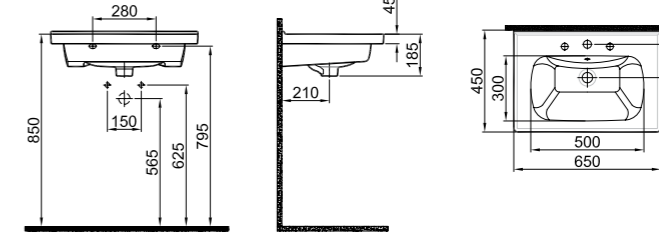

65x45 cm

With overflow hole
Suitable for wall mount
Novatik waste is not included
Furniture mounted with seat

COLOR

CODE

White 310200200320