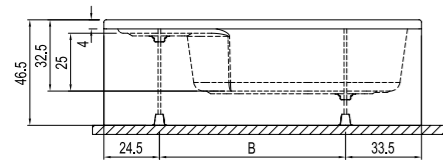

Size cm	A	B
110x70	110	52
120x70	120	62
130x70	130	72
140x70	140	82

QUADRANT
BATHTUBS

Babel Right Asymmetric Bath / 150x100 cm
310201300264

BABEL LEFT ASYMMETRIC

Size cm	Product	Code
150x100 cm	Bathtub	310201301220
	Bathtub (Feet Included)	310201301221
	Bathtub (Feet / Front Panel Included)	310201301238
150x100 cm Hydromassage Function	Comfort Hydromassage Bathtub (Feet / Siphon / Front Panel Included)	310201301231
	Exclusive Hydromassage Bathtub (Feet / Siphon / Front Panel Included)	310201301235
	Elite Hydromassage Bathtub (Feet / Siphon / Front Panel Included)	310201300353