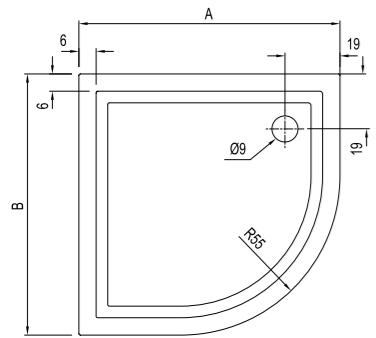

* The specified height is the distance from the finished floor to the top of the shower tray.