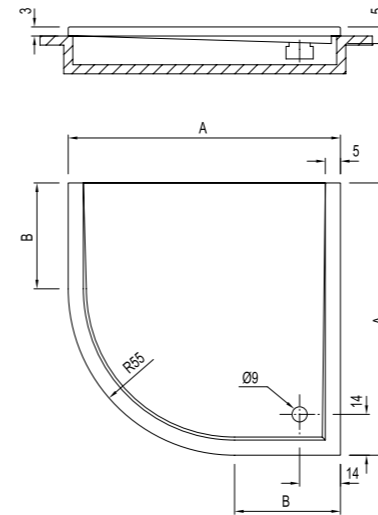

FLAT QUADRANT [Height: 3 cm*]

Size cm	Product	Code
100x100 cm	Shower Tray	310201300076
90x90 cm	Shower Tray	310201300050
80x80 cm	Shower Tray	310201300053

3cm

Flat

Size cm	A	B
100x100	100	45
90x90	90	35
80x80	80	25