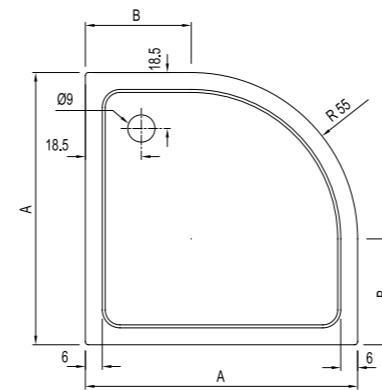

Size cm	Product	Code
100x100 cm	Shower Tray (Feet Included)	310201300379
	Shower Tray (Feet / Front Panel Included)	310201300380
90x90 cm	Shower Tray (Feet Included)	310201300382
	Shower Tray (Feet / Front Panel Included)	310201300383
80x80 cm	Shower Tray (Feet Included)	310201300018
	Shower Tray (Feet / Front Panel Included)	310201300376

19cm

With Side Panels

Size cm	A	B
80x80	80	25
90x90	90	35
100x100	100	45