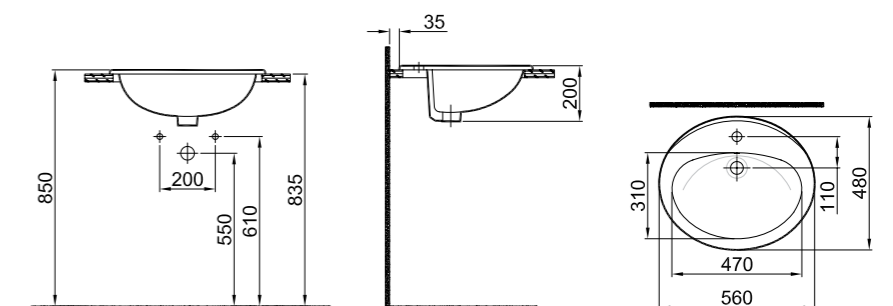

OPTIMUM COUNTERTOP BUILT-IN WASHBASIN

56x48 cm
With overflow hole
Novatik waste is not included

White 310200200093