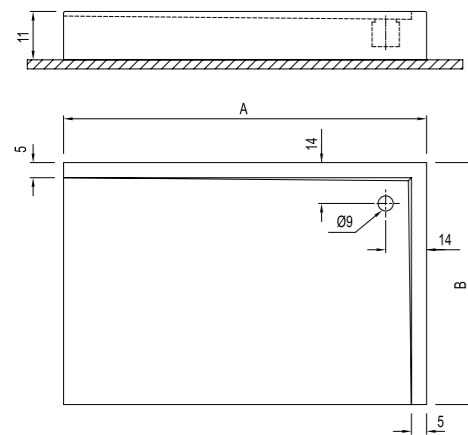

Size cm	Product	Code
140x80 cm	Shower Tray	310201300067
120x80 cm	Shower Tray	310201300073
110x80 cm	Shower Tray	310201300080
100x80 cm	Shower Tray	310201300078
90x80 cm	Shower Tray	310201300079
120x75 cm	Shower Tray	310201300322

11cm

Monoblock

Size cm	A	B
140x80	140	80
120x80	120	80
120x75	120	75
110x80	110	85
100x80	100	80

* The specified height is the distance from the finished floor to the top of the shower tray.