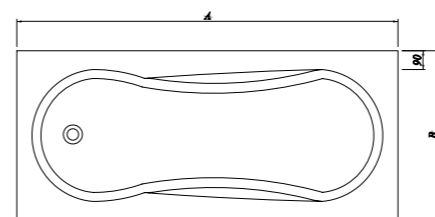

Size cm	A	B
170x75	17	75
180x75	18	75
180x80	18	80