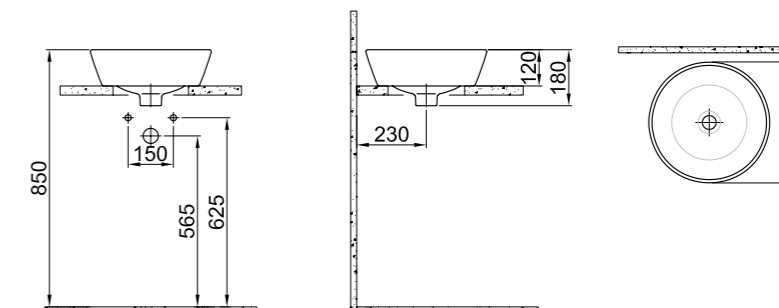

COUNTERTOP BOWL WASHBASIN

60x40 cm
No faucet hole and no overflow hole
Compatible with wall mounted and high washbasin mixers
Novatik waste is not included

White 310200200027