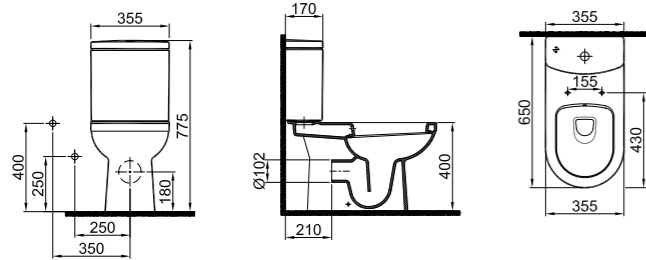

BACK TO WALL WC PANS

IDEA 2.0 UNIVERSAL OUTLET WC PAN SET

NEW PRODUCT

68x35.5 cm

Built-in cleaning pipe inlet
3/6 lt function

Cistern

Bottom entry WC inlet, top control

PRODUCT	COLOR	CODE
With Cleaning Pipe		
Wc Pan	White	310200100274
Without Cleaning Pipe		
Wc Pan	White	310200100275
Wc Pan	Black	310200100283
Wc Pan	Matte Black	310200100288
Wc Pan	Matte Anthracite	310200100293
Cistern	White	310200400096
Side Inlet Cistern	White	310200400097
Ultra Slim SmartSeat&Cover	White	310200700032