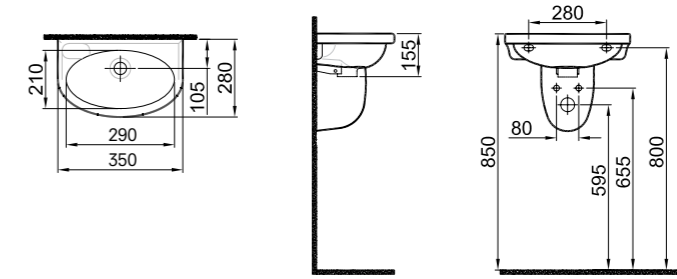

WASHBASIN

35x28 cm
With overflow hole
Suitable for wall mount
Novatik waste is not included

PRODUCT	COLOR	CODE
With Right Tap Hole	White	310200200117
Without Tap Hole	White	310200200116
Slim Half Pedestal	White	310200800018