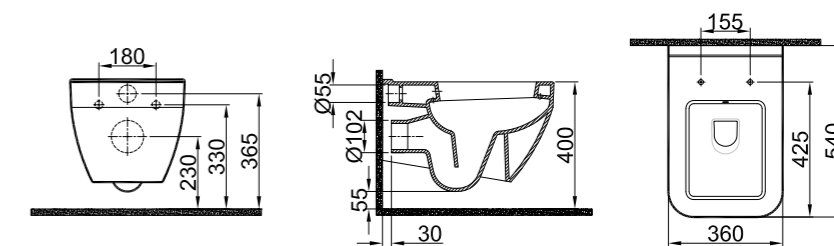

WALL HUNG WC PAN

54x36 cm

Built-in cleaning pipe inlet
Concealed and easy installation (Smart installation)
3/6 lt function

- Bidet Hose Universal Application Wall-hung
- Concealed Installation
- Easy Installation