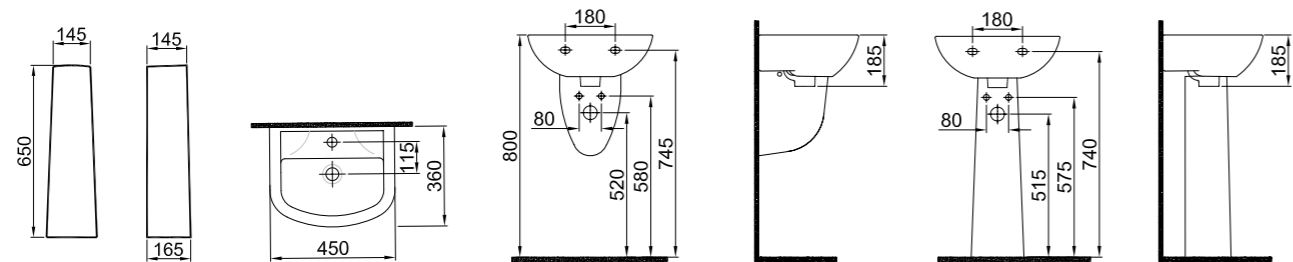

OPTIMUM

WASHBASIN

50x40 cm
With overflow hole
Suitable for wall mount
Novatik waste is not included

PRODUCT	COLOR	CODE
With Tap Hole	White	310200200109
Without Tap Hole	White	310200200108
Pedestal	White	310200800001
Half Pedestal	White	310200800019

WASHBASIN

45x36 cm
With overflow hole
Suitable for wall mount
Novatik waste is not included

PRODUCT	COLOR	CODE
With Tap Hole	White	310200200118
Without Tap Hole	White	310200200115
Pedestal	White	310200800001
Half Pedestal	White	310200800019

WASHBASIN

35x28 cm
With overflow hole
Suitable for wall mount
Novatik waste is not included

PRODUCT	COLOR	CODE
With Right Tap Hole	White	310200200117
Without Tap Hole	White	310200200116
Slim Half Pedestal	White	310200800018