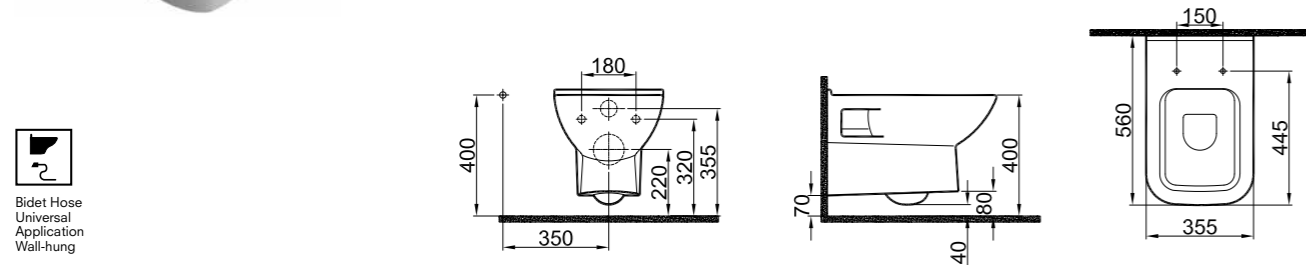

With Cleaning Pipe		
Wc Pan	White	310200100019
Without Cleaning Pipe		
Wc Pan	White	310200100024
Ultra Slim SmartSeat&Cover	White	310200700038

SmartHygiene is offered as standard in all products.