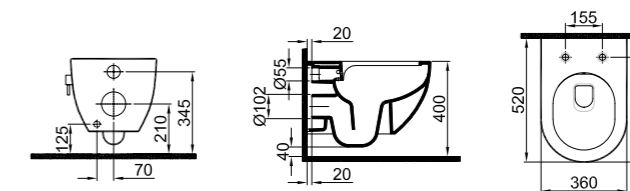

NEW PRODUCT

52x36 cm

Built-in cleaning pipe inlet
Bidet nozzle (Hot / cold thermostatic)
Rimless, Jet flush (SmartWash)
Concealed and easy installation (Smart installation)
3/6 lt function

White	310200100338
Black	310200100341
Matte Black	310200100344
Matte Pearl	310200100347
Matte Mink	310200100350
Matte White	310200100353
Matte Anthracite	310200100356