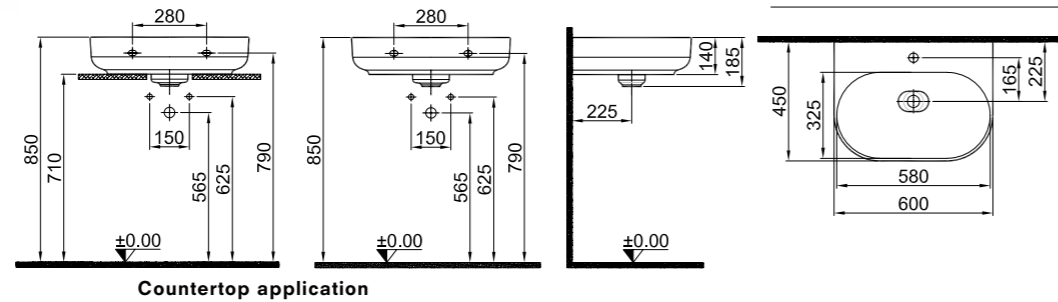

COUNTERTOP WASHBASINS

ZERO 2.0 COUNTERTOP WASHBASIN

NEW PRODUCT

60x45 cm
Central faucet hole, no overflow hole
Suitable for wall mount
Ceramic novatik waste is included

COLOR	CODE
White	310200200419
Black	310200200472
Matte Black	310200200473
Matte Pearl	310200200474
Matte Mink	310200200475
Matte White	310200200476
Matte Anthracite	310200200477

Countertop application

ZERO 2.0 COUNTERTOP WASHBASIN

NEW PRODUCT

60x45 cm
Central faucet hole, no overflow hole
Suitable for wall mount
Ceramic novatik waste is included

White	310200200420
Black	310200200466
Matte Black	310200200467
Matte Pearl	310200200468
Matte Mink	310200200469
Matte White	310200200470
Matte Anthracite	310200200471