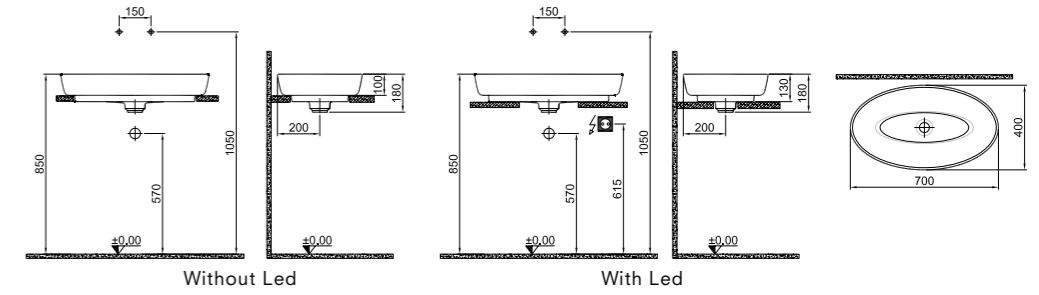

DOVE COUNTERTOP WASHBASIN

70x40 cm

No faucet hole and no overflow hole
Compatible with wall mounted and high washbasin mixers
Ceramic novatic waste is included

PRODUCT COLOR CODE

Without Led	Matte Black	310200200203
With Led	Matte Black	310200200205