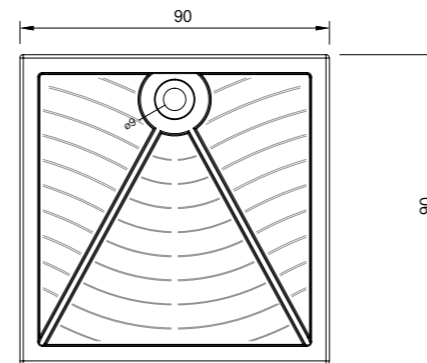

Size cm	Product	Code
90x90 cm	Shower Tray	310201300083
80x80 cm	Shower Tray	310201300478

0cm

Size cm	A
90x90	90
80x80	80