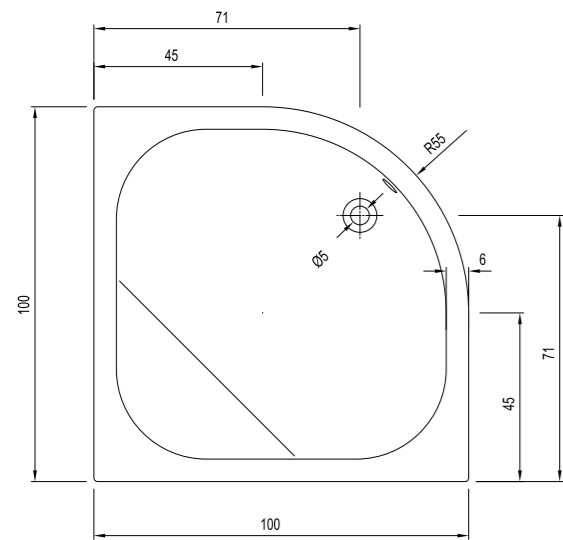

Size cm	A	A
110x110	110	115
120x120	120	125
130x130	130	135

TORO

Size cm	Product	Code
100x100 cm	Bathtub (Feet Included)	310201300894
	Bathtub (Feet / Panel Included)	310201300895

TECHNICAL SPECIFICATIONS