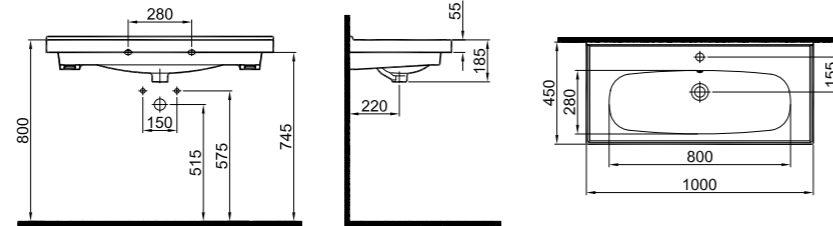

WASHBASIN BATHROOM FURNITURE

BASICS SHELF WASHBASIN

100x45 cm
With overflow hole
Suitable for wall mount
Novatik waste is not included
Furniture mounted with seat

COLOR	CODE
White	310200200077