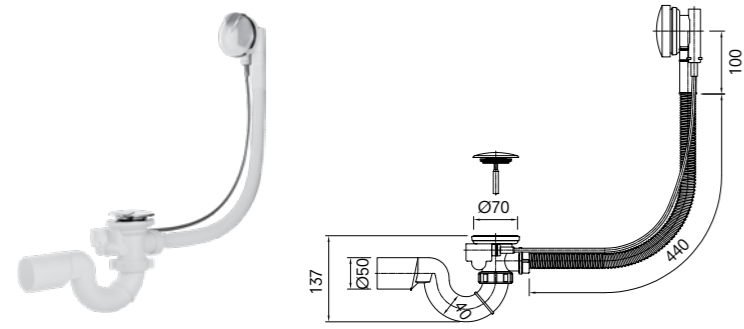

BATHTUB SIPHON WITH CONTROLLER

Chrome	410200600055