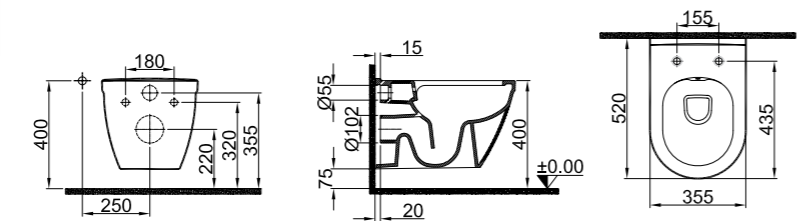

WALL HUNG WC PANS

IDEA WALL HUNG WC PAN

NEW PRODUCT

52x35.5 cm
Built-in cleaning pipe inlet
3/6 lt function

PRODUCT	COLOR	CODE
With Cleaning Pipe		
Wc Pan	White	310200100279
Without Cleaning Pipe		
Wc Pan	White	310200100278
Ultra Slim SmartSeat&Cover	White	310200700032

IDEA WALL HUNG WC PAN WITH SMARTWASH (RIMLESS)

NEW PRODUCT

52x35.5 cm
Built-in cleaning pipe inlet
Rimless, Jet flush (SmartWash)
Concealed and easy installation
(Smart installation)
3/6 lt function

PRODUCT	COLOR	CODE
With Cleaning Pipe		
Wc Pan	White	310200100281
Without Cleaning Pipe		
Wc Pan	White	310200100280
Ultra Slim SmartSeat&Cover	White	310200700032

IDEA WALL HUNG WC PAN WITH SMARTWASH (RIMLESS)

NEW PRODUCT

52x35.5 cm
Built-in cleaning pipe inlet
Integrated cleaning pipe
(Hot / cold thermostatic)
Rimless, Jet flush (SmartWash)
Concealed and easy installation
(Smart installation)
3/6 lt function

PRODUCT	COLOR	CODE
With Cleaning Pipe		
Wc Pan	White	310200100357
Ultra Slim SmartSeat&Cover	White	310200700032

SmarterHygiene is offered as standard in all products.

MOOD 2.0 WALL HUNG WC PAN WITH SMARTWASH (RIMLESS)

NEW PRODUCT

52x35.5 cm
Built-in cleaning pipe inlet
Rimless, Jet flush (SmartWash)
Concealed and easy installation
(Smart installation)
3/6 lt function

PRODUCT	COLOR	CODE
With Cleaning Pipe		
Wc Pan	White	310200100365
Without Cleaning Pipe		
Wc Pan	White	310200100366
Ultra Slim SmartSeat&Cover	White	310200700038

OPTIMUM WALL HUNG WC PAN

52.5x35 cm
Built-in cleaning pipe inlet
3/6 lt function

PRODUCT	COLOR	CODE
With Cleaning Pipe		
Wc Pan	White	310200100094
Without Cleaning Pipe		
Wc Pan	White	310200100096
SmartSeat&Cover	White	310200700039
SmartSeat&Cover	White	410200400158
Wc Seat&Cover	White	410200400051