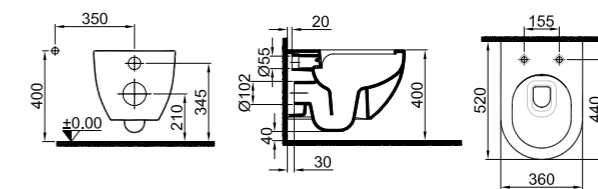

ZERO 2.0

COUNTERTOP BOWL WASHBASIN

NEW PRODUCT

60x40 cm

No faucet hole and no overflow hole
Compatible with wall mounted and high washbasin mixers
Ceramic novatic waste is included

COLOR	CODE
White	310200200384
Black	310200200458
Matte Black	310200200459
Matte Pearl	310200200460
Matte Mink	310200200386
Matte White	310200200461
Matte Anthracite	310200200385

COUNTERTOP BOWL WASHBASIN

NEW PRODUCT

60x40 cm

No faucet hole and no overflow hole
Compatible with wall mounted and high washbasin mixers
Ceramic novatic waste is included

COLOR	CODE
White	310200200381
Black	310200200462
Matte Black	310200200463
Matte Pearl	310200200464
Matte Mink	310200200383
Matte White	310200200465
Matte Anthracite	310200200382

COUNTERTOP WASHBASIN

NEW PRODUCT

60x45 cm

Central faucet hole, no overflow hole
Suitable for wall mount
Ceramic novatic waste is included

COLOR	CODE
White	310200200419
Black	310200200472
Matte Black	310200200473
Matte Pearl	310200200474
Matte Mink	310200200475
Matte White	310200200476
Matte Anthracite	310200200477

SmartHygiene is offered as standard in all products.

COUNTERTOP WASHBASIN

NEW PRODUCT

60x45 cm

Central faucet hole, no overflow hole
Suitable for wall mount
Ceramic novatic waste is included

COLOR	CODE
White	310200200420
Black	310200200466
Matte Black	310200200467
Matte Pearl	310200200468
Matte Mink	310200200469
Matte White	310200200470
Matte Anthracite	310200200471

SMARTWASH (RIMLESS) WALL HUNG WC PAN

NEW PRODUCT

52x36 cm

Built-in cleaning pipe inlet
Rimless, Jet flush (SmartWash)
Concealed and easy installation (Smart installation)
3/6 lt function

With Cleaning Pipe