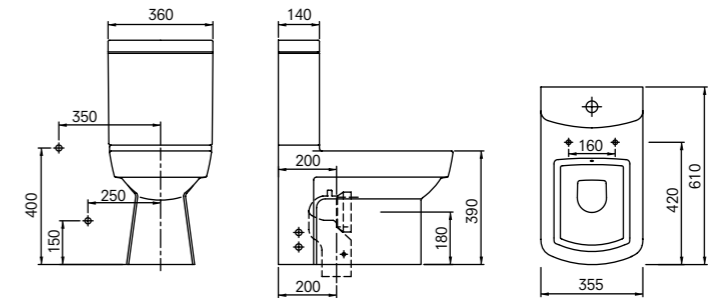

Back to
Wall Wc

Compact
Back to
Wall Wc

BACK TO WALL SMARTWASH (RIMLESS) WC PAN SET

61x35.5 cm
Built-in cleaning pipe inlet
Jet Flush (SmartWash)
Saves space (d = 61 cm)
3/6 lt function

Cistern
Bottom entry WC inlet, top control