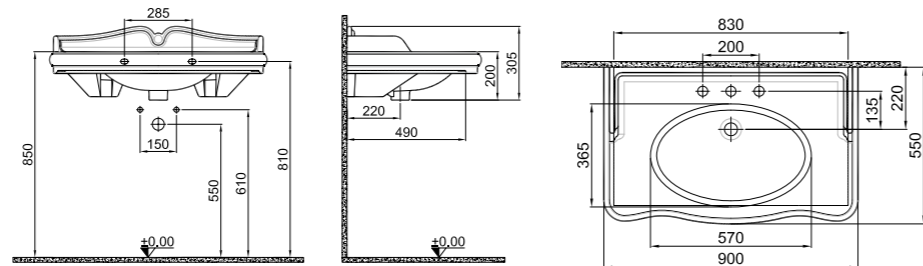

VICTORIAN

Shelf Washbasin / 90x55,5 cm
310200200085

VICTORIAN

SHELF WASHBASIN

90x55.5 cm

With overflow hole
Suitable for wall mount
Novatik waste is not included
Furniture mounted with seat

PRODUCT	COLOR	CODE
With Tap Hole	White	310200200084
3 Tap Hole	White	310200200085