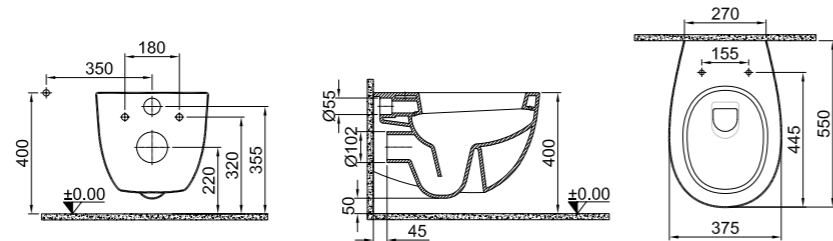

WALL HUNG WC PANS

SPIRIT WALL HUNG WC PAN

55x37 cm
Built-in cleaning pipe inlet
Concealed and easy installation
(Smart installation)
3/6 lt function

PRODUCT	COLOR	CODE
With Cleaning Pipe		
Wc Pan	White	310200100122
Wc Pan	Matte White	310200100123
Without Cleaning Pipe		
Wc Pan	White	310200100124
Wc Pan	Matte White	310200100125
Slim SmartSeat&Cover	White	310200700034

VICTORIAN WALL HUNG WC PAN

54.5x38 cm
Built-in cleaning pipe inlet
Concealed and easy installation
(Smart installation)
3/6 lt function