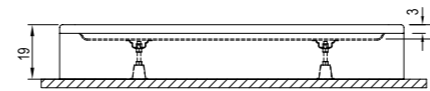

Asymmetrical Left