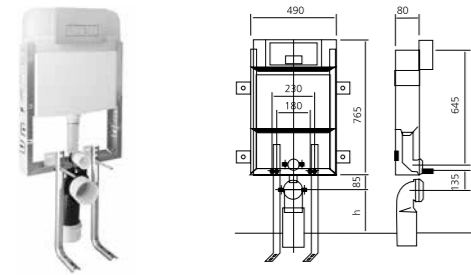

START CONCEALED CISTERNS

CODE

In-wall Slim Concealed Cistern
(With Metal Pedestal)

410200300049