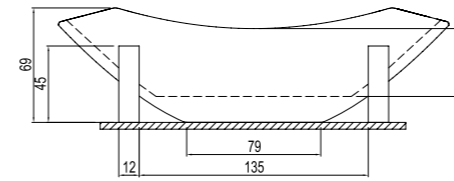

ZEN

Size cm	Product	Code
230x106 cm	Bathtub (Sapelle Wooden Feet/Siphon Included)	310201301178
	Bathtub Black (Sapelle Wooden Feet/Siphon Included)	310201301570
	Air Tub (Sapelle Wooden Feet/Siphon Included)	310201300261
	Air Tub Black (Sapelle Wooden Feet/Siphon Included)	310201301179

Product	Code
Wooden (Sapelle) Faucet Bar	310201301180