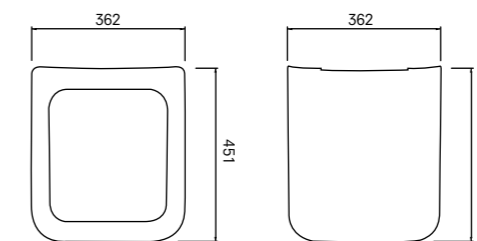

Duroplast
With metal hinge
Top clamp
Easily removable soft close seat & cover (SmartSeat&Cover)

White 310200700054