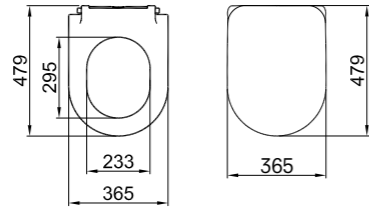

ZERO 2.0

ULTRA SLIM SMART SEAT & COVER

NEW PRODUCT

Duroplast
With metal hinge
Top clamp
Easily removable soft close seat & cover (SmartSeat&Cover)

COLOR	CODE
White	310200700043
Black	310200700044
Matte Black	310200700045
Matte Pearl	310200700046
Matte Mink	310200700047
Matte White	310200700049
Matte Anthracite	310200700048

WALL HUNG BIDET

52x36 cm
With overflow hole
Concealed and easy installation (Smart installation)

White	310200900006

FOLD PRO

Countertop Bowl Washbasin / **60x40 cm**
310200200131