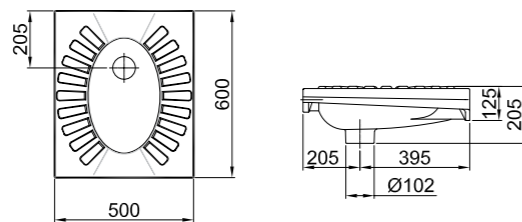

White 310200600005

Flushes
through
rims
Flush

SUN SQUATTING PAN

60x50 cm
Flushes through rims, water inlet back

White 310200600006

Flushes
through
rims
Flush

WALL HUNG
WC PANS

Zeus Wall Hung Wc Pan / **56x36 cm**
310200100142