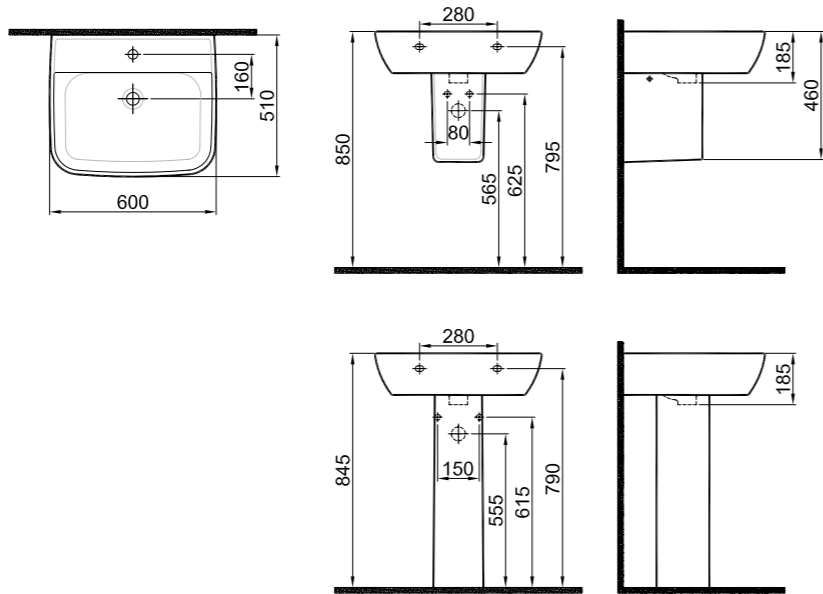

60x50 cm
With overflow hole
Suitable for wall mount
Novatik waste is not included

PRODUCT	COLOR	CODE
Washbasin	White	310200200047
Pedestal	White	310200800009
Half Pedestal	White	310200800010