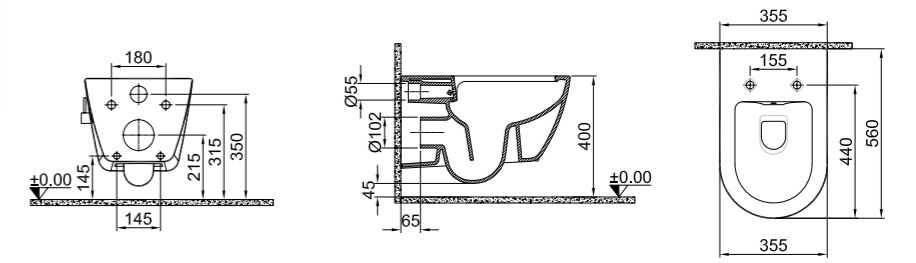

DOVE 2.0 SMARTWASH (RIMLESS) WALL HUNG WC PAN

NEW PRODUCT

56x35,5 cm
Built-in cleaning pipe inlet
Bidet nozzle (Hot / cold thermostatic)
Rimless, Jet flush (SmartWash)
Concealed and easy installation
(Smart installation)
2,5/4 lt function