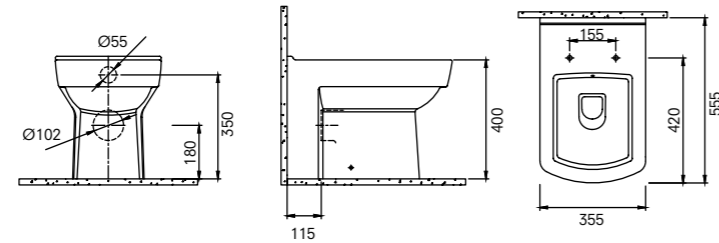

BACK TO WALL WC PAN (WITHOUT CISTERN)

56x35,5 cm
Built-in cleaning pipe inlet
3/6 lt function

COLOR	CODE
With Cleaning Pipe	
White	310200100062
Without Cleaning Pipe	
White	310200100064

BACK TO WALL WC PAN SET