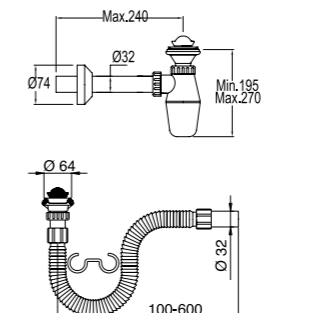

WASHBASIN WASTE PIPE

Standart Waste Pipe	410200600072
Bottle Trap (Flexible)	410200600073