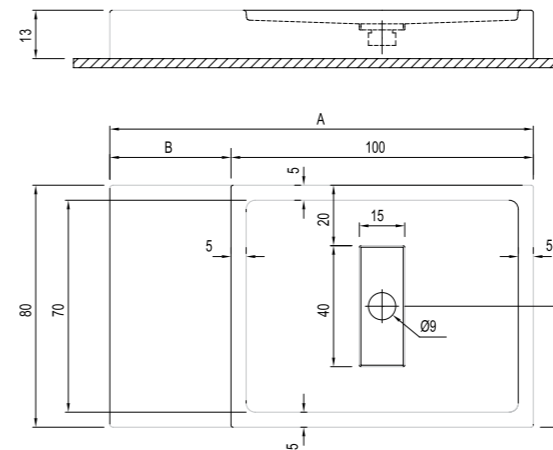

* The specified height is the distance from the finished floor to the top of the shower tray.