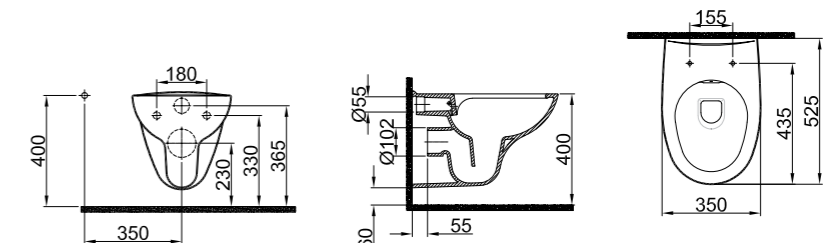

SmarHygiene is offered as standard in all products.