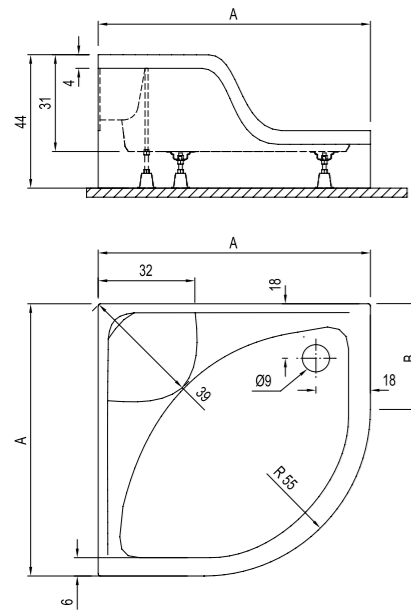

PANELLED QUADRANT SEATED [Height: 19 cm*]

Size cm	Product	Code
110x110 cm	Shower Tray (Feet Included)	310201300527
	Shower Tray (Feet / Front Panel Included)	310201300528
100x100 cm	Shower Tray (Feet Included)	310201300525
	Shower Tray (Feet / Front Panel Included)	310201300100
90x90 cm	Shower Tray (Feet Included)	310201300526
	Shower Tray (Feet / Front Panel Included)	310201300101

19cm

With Side Panels

Size cm	A	B
90x90	90	35
100x100	100	45
110x110	110	55