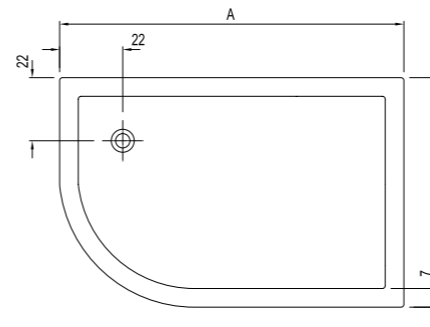

PANELLED QUADRANT [Height: 19 cm*]

Size cm	Product	Code
100x100 cm	Shower Tray (Feet / Front Panel Included)	310201300775
95x95 cm	Shower Tray (Feet / Front Panel Included)	310201300339
90x90 cm	Shower Tray (Feet / Front Panel Included)	310201300191
80x80 cm	Shower Tray (Feet / Front Panel Included)	310201300335
75x75 cm	Shower Tray (Feet / Front Panel Included)	310201300338
70x70 cm	Shower Tray (Feet / Front Panel Included)	310201300336

19cm

With Side Panels

Size cm	A	B
70x70	70	70
75x75	75	75
80x80	80	80
90x90	90	90
95x95	95	95
100x100	100	100

* The specified height is the distance from the finished floor to the top of the shower tray.

PANELLED ASYMMETRIC [Height: 19 cm*]

Size cm	Product	Code	
Asymmetrical Left	Shower Tray (Feet Included)	310201300790	
	120x90 cm	Shower Tray (Feet / Front Panel Included)	310201300197
	120x80 cm	Shower Tray (Feet Included)	310201300788
		Shower Tray (Feet / Front Panel Included)	310201300195
	100x80 cm	Shower Tray (Feet Included)	310201300792
		Shower Tray (Feet / Front Panel Included)	310201300337

19cm

With Side Panels

Size cm	Product	Code
120x90 cm	Shower Tray (Feet / Front Panel Included)	310201300782
	Shower Tray (Feet / Front Panel Included)	310201300192
120x80 cm	Shower Tray (Feet Included)	310201300766
	Shower Tray (Feet / Front Panel Included)	310201300180
100x80 cm	Shower Tray (Feet Included)	310201300785
	Shower Tray (Feet / Front Panel Included)	310201300786

19cm

With Side Panels

Size cm	A	B
100x80	100	80
120x80	120	80
120x90	120	90

* The specified height is the distance from the finished floor to the top of the shower tray.