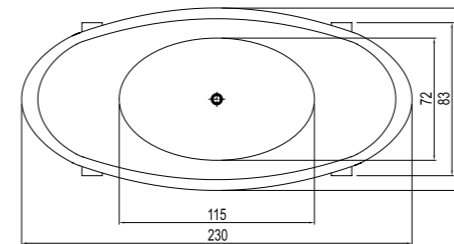

ZEN

Size cm	Product	Code
230x106 cm	Bathtub (Sapelle Wooden Feet/Siphon Included)	310201301178
	Bathtub Black (Sapelle Wooden Feet/Siphon Included)	310201301570
	Air Tub (Sapelle Wooden Feet/Siphon Included)	310201300261
	Air Tub Black (Sapelle Wooden Feet/Siphon Included)	310201301179

Product	Code
Wooden (Sapelle) Faucet Bar	310201301180