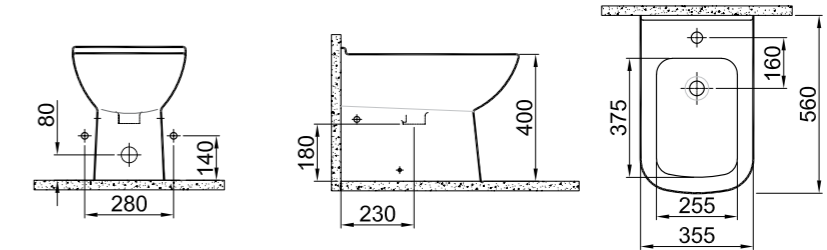

Removable
Closet
Seat &
Cover

SmarterHygiene is offered as standard in all products.

FLOOR STANDING BIDET

56x35,5 cm
With central tap hole
With overflow hole

White 310200900004

WALL HUNG BIDET

56x35,5 cm
With overflow hole