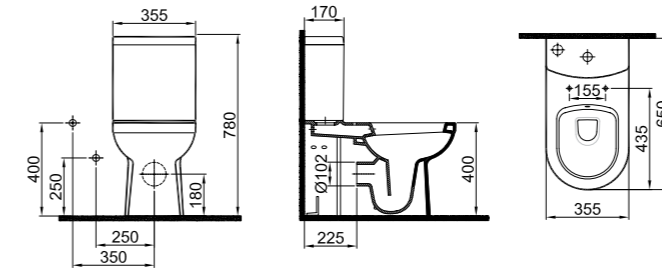

IDEA 2.0 BACK TO WALL WC PAN SET

NEW PRODUCT

65x35.5 cm
 Built-in cleaning pipe inlet
 3/6 lt function

Cistern
 Bottom entry WC inlet, top control

PRODUCT	COLOR	CODE
With Cleaning Pipe		
Wc Pan	White	310200100273
Without Cleaning Pipe		
Wc Pan	White	310200100272
Cistern	White	310200400096
Side Inlet Cistern	White	310200400097
Ultra Slim SmartSeat&Cover	White	310200700032