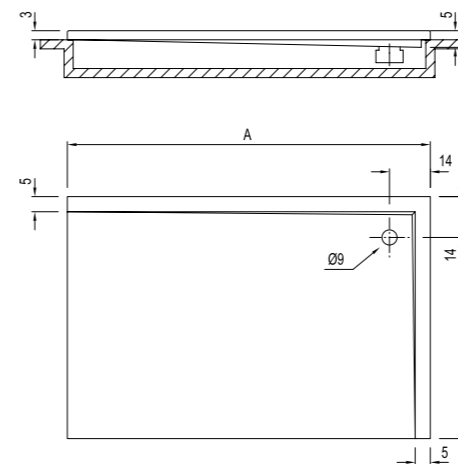

FLAT RECTANGULAR [Height: 3 cm*]

Size cm	Product	Code
170x90 cm	Shower Tray (Bamboo Ground Plate Included)	310201300061

140x80 cm	Shower Tray	310201300068
120x80 cm	Shower Tray	310201300074
110x80 cm	Shower Tray	310201300081
100x80 cm	Shower Tray	310201300057
90x80 cm	Shower Tray	310201300413
120x75 cm	Shower Tray	310201300468

3cm

Flat

Size cm	A	B
170x90	170	90
140x80	140	80
120x80	120	80
120x75	120	75
110x80	110	80
100x80	100	80