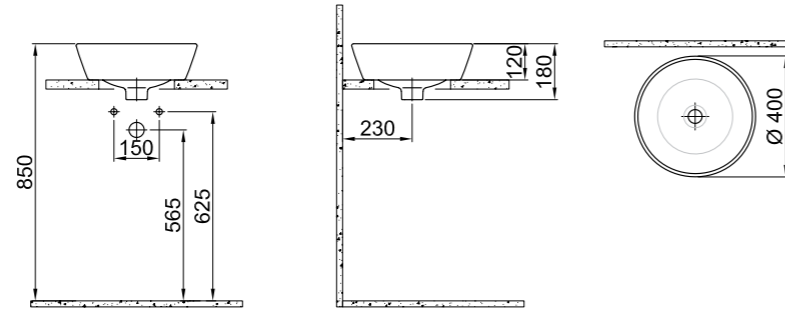

COUNTERTOP WASHBASINS

STIL PRO COUNTERTOP WASHBASIN

Ø40
No faucet hole and no overflow hole
Compatible with wall mounted and high washbasin mixers
Novatik waste is not included

COLOR	CODE
White	310200200030