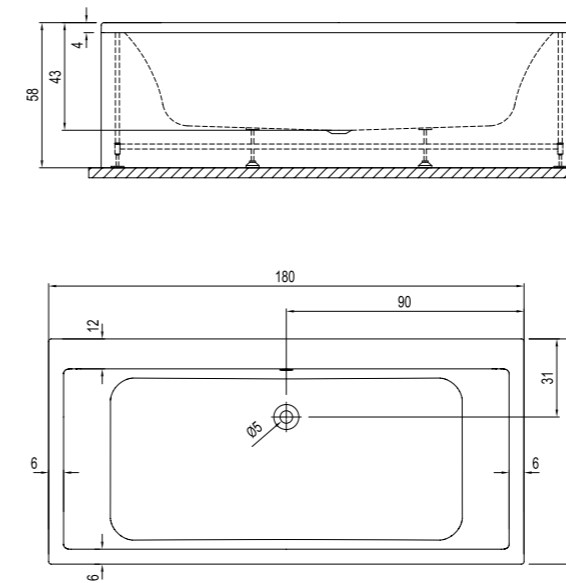

BABEL [180x80 cm]

Size cm	Product	Code
180x80 cm	Bathtub	310201300356
	Bathtub (Feet Included)	310201300285
	Bathtub (Feet / Front Panel Included)	310201300287
	Bathtub (Feet / L Panel Included)	310201300289
180x80 cm Comfort	Bathtub (Feet / Siphon / Front Panel Included)	310201301312
Hydromassage Function	Bathtub (Feet / Siphon / L Panel Included)	310201300288
180x80 cm Exclusive	Bathtub (Feet / Siphon / Front Panel Included)	310201300286
Hydromassage Function	Bathtub (Feet / Siphon / L Panel Included)	310201301319
180x80 cm Elite	Bathtub (Feet / Siphon / Front Panel Included)	310201301315
Hydromassage Function	Bathtub (Feet / Siphon / L Panel Included)	310201301321