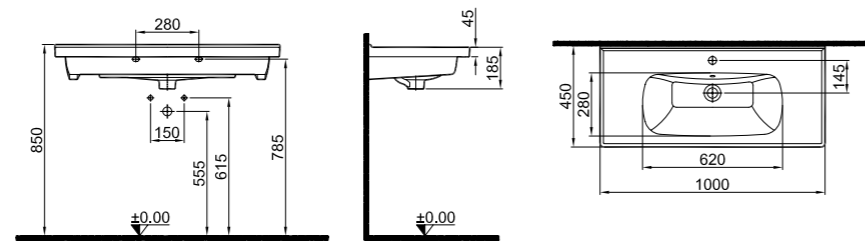

VALE SHELF WASHBASIN

100x50 cm
 With overflow hole
 Suitable for wall mount
 Novatik waste is not included
 Furniture mounted with seat

COLOR	CODE
White	310200200201

IDEA 2.0 SHELF WASHBASIN

NEW PRODUCT

80x45 cm
 With overflow hole
 Suitable for wall mount
 Novatik waste is not included
 Furniture mounted with seat