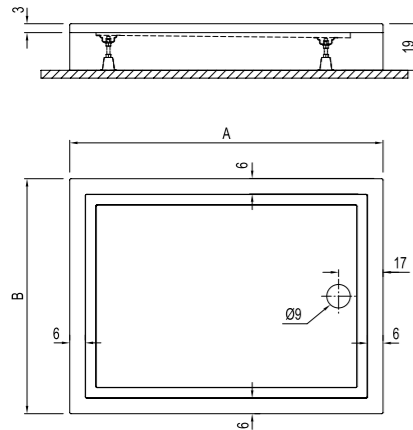

Size cm	Product	Code
75 cm	170x75 cm Shower Tray (Feet / Front Panel Included)	310201300533
	Shower Tray (Feet / L Panel Included)	310201300535
	160x75 cm Shower Tray (Feet / Front Panel Included)	310201300138
	Shower Tray (Feet / L Panel Included)	310201300632
	150x75 cm Shower Tray (Feet / Front Panel Included)	310201300744
	Shower Tray (Feet / L Panel Included)	310201300747
	140x75 cm Shower Tray (Feet / Front Panel Included)	310201300150
	Shower Tray (Feet / L Panel Included)	310201300661
	130x75 cm Shower Tray (Feet / Front Panel Included)	310201300681
	Shower Tray (Feet / L Panel Included)	310201300683
	120x75 cm Shower Tray (Feet / Front Panel Included)	310201300570
	Shower Tray (Feet / L Panel Included)	310201300572
110x75 cm Shower Tray (Feet / Front Panel Included)	310201300612	
Shower Tray (Feet / L Panel Included)	310201300614	
100x75 cm Shower Tray (Feet / Front Panel Included)	310201300563	
Shower Tray (Feet / L Panel Included)	310201300565	
90x75 cm Shower Tray (Feet / L Panel Included)	310201300156	
Shower Tray (Feet / L Panel Included)	310201300674	
70 cm	170x70 cm Shower Tray (Feet / Front Panel Included)	310201300153
	Shower Tray (Feet / L Panel Included)	310201301584
	160x70 cm Shower Tray (Feet / Front Panel Included)	310201300723
	Shower Tray (Feet / L Panel Included)	310201300725
	150x70 cm Shower Tray (Feet / Front Panel Included)	310201300579
	Shower Tray (Feet / L Panel Included)	310201300581
	140x70 cm Shower Tray (Feet / Front Panel Included)	310201300103
	Shower Tray (Feet / L Panel Included)	310201300104
	130x70 cm Shower Tray (Feet / Front Panel Included)	310201300328
	Shower Tray (Feet / L Panel Included)	310201300140
	120x70 cm Shower Tray (Feet / Front Panel Included)	310201300620
	Shower Tray (Feet / L Panel Included)	310201300133
110x70 cm Shower Tray (Feet / Front Panel Included)	310201300549	
Shower Tray (Feet / L Panel Included)	310201300107	
100x70 cm Shower Tray (Feet / Front Panel Included)	310201300146	
Shower Tray (Feet / L Panel Included)	310201300646	
90x70 cm Shower Tray (Feet / Front Panel Included)	310201300651	
Shower Tray (Feet / L Panel Included)	310201300330	

19cm

With Side Panels

* The specified height is the distance from the finished floor to the top of the shower tray.

PANELLED SQUARE [Height: 19 cm*]