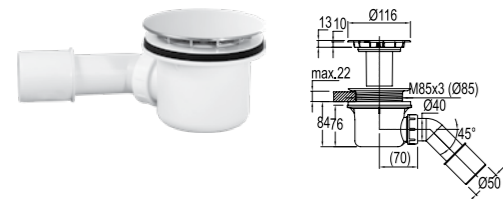

SHOWER DRAINE

Ø90 mm outlet diameter
Ø 50 mm connection pipe

Chrome	410200600057