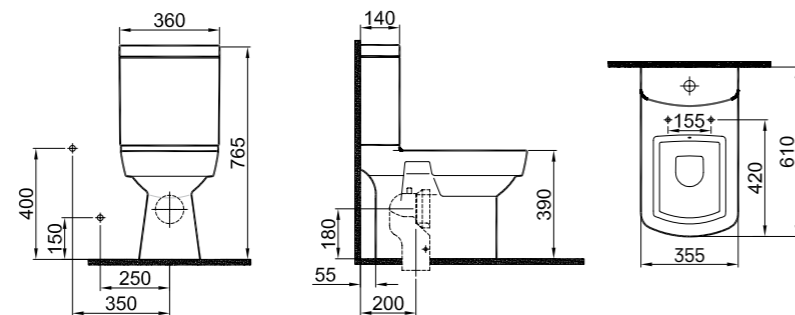

BASICS

UNIVERSAL OUTLET WC PAN SET

61x35.5 cm

Built-in cleaning pipe inlet
Saves space (d = 61 cm)
3/6 lt function

Cistern

Bottom entry WC inlet, top control