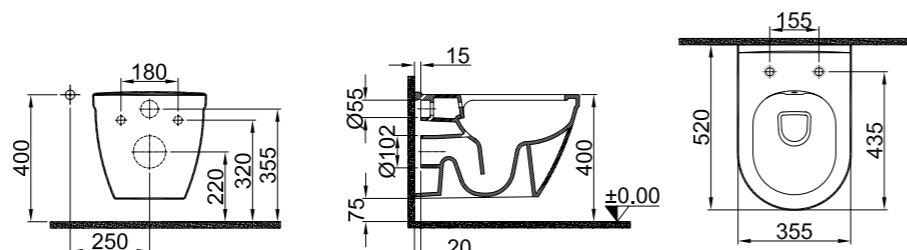

WALL HUNG WC PAN

52x35.5 cm
 Built-in cleaning pipe inlet
 3/6 lt function

With Cleaning Pipe	
White	310200100279
Without Cleaning Pipe	
White	310200100278

SMARTWASH (RIMLESS) WALL HUNG WC PAN

52x35.5 cm
 Built-in cleaning pipe inlet
 Rimless, Jet flush (SmartWash)
 Concealed and easy installation (Smart installation)
 3/6 lt function