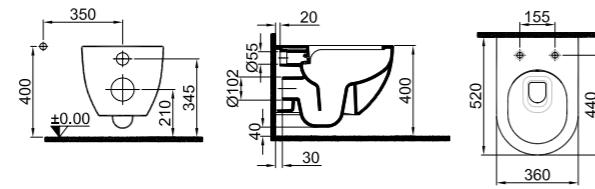

Black

COLOR OPTIONS

ZERO 2.0 WALL HUNG WC PAN WITH SMARTWASH (RIMLESS)

NEW PRODUCT

52x36 cm

Built-in cleaning pipe inlet
Rimless, Jet flush (SmartWash)
Concealed and easy installation (Smart installation)
3/6 lt function