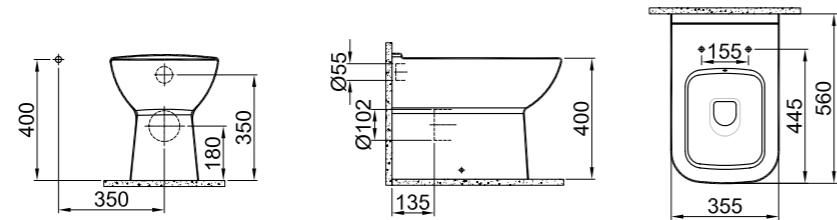

PRODUCT	COLOR	CODE
With Cleaning Pipe		
Wc Pan	White	310200100021
Without Cleaning Pipe		
Wc Pan	White	310200100023
Ultra Slim SmartSeat&Cover	White	310200700038