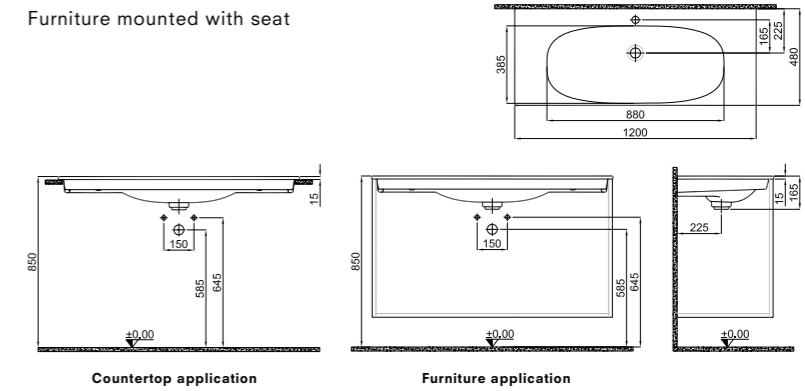

SHELF WASHBASIN

120x48 cm
Central faucet hole, no overflow hole
15 mm thin stripe
Ceramic novatik waste is included
Furniture mounted with seat

White	310200200193
Matte White	310200200194

SHELF WASHBASIN

80x48 cm
Central faucet hole, no overflow hole
15 mm thin stripe
Suitable for wall mount
Ceramic novatik waste is included
Furniture mounted with seat

White	310200200191
Matte White	310200200192