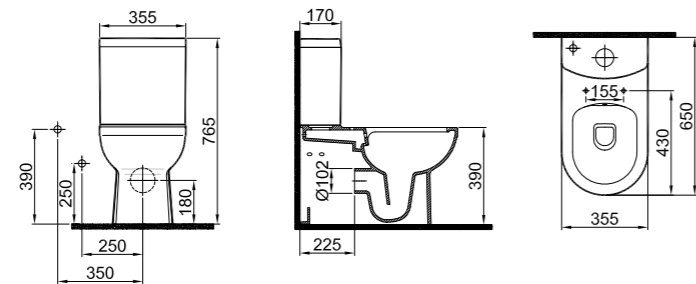

Back to Wall Wc

Jet Flush Wc