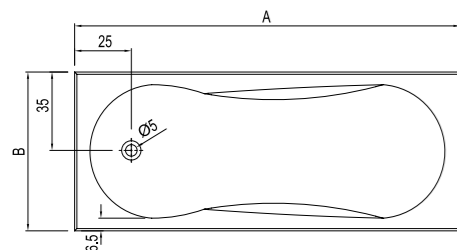

Size cm	A	B	C
150x70	150	70	76
160x70	160	70	86
170x70	170	70	96
170x75	170	75	96