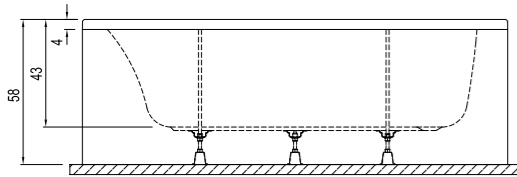

BABEL [170x80 cm]

Size cm	Product	Code
170x80 cm	Bathtub	310201300281
	Bathtub (Feet Included)	310201301292
	Bathtub (Feet / Front Panel Included)	310201301302
	Bathtub (Feet / L Panel Included)	310201300282
170x80 cm Comfort	Bathtub (Feet / Siphon / Front Panel Included)	310201300354
Hydromassage Function	Bathtub (Feet / Siphon / L Panel Included)	310201300355
170x80 cm Exclusive	Bathtub (Feet / Siphon / Front Panel Included)	310201301298
Hydromassage Function	Bathtub (Feet / Siphon / L Panel Included)	310201301305
170x80 cm Elite	Bathtub (Feet / Siphon / Front Panel Included)	310201301300
Hydromassage Function	Bathtub (Feet / Siphon / L Panel Included)	310201301307

BABEL [160x80 cm - 150x80 cm]