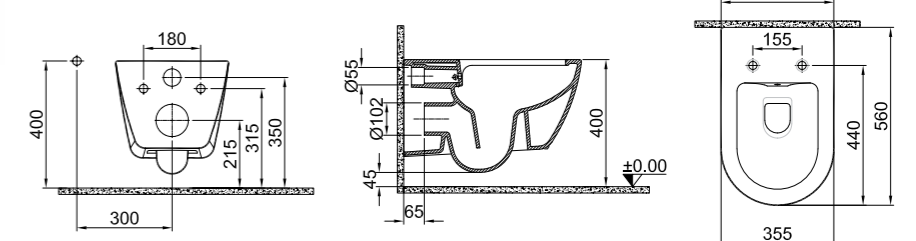

WALL HUNG WC PANS

SPIRIT WALL HUNG WC PAN

55x37 cm
Built-in cleaning pipe inlet
Concealed and easy installation
(Smart installation)
3/6 lt function

PRODUCT	COLOR	CODE
With Cleaning Pipe		
Wc Pan	White	310200100122
Wc Pan	Matte White	310200100123
Without Cleaning Pipe		
Wc Pan	White	310200100124
Wc Pan	Matte White	310200100125
Slim SmartSeat&Cover	White	310200700034

VICTORIAN WALL HUNG WC PAN

54.5x38 cm
Built-in cleaning pipe inlet
Concealed and easy installation
(Smart installation)
3/6 lt function

PRODUCT	COLOR	CODE
With Cleaning Pipe		
Wc Pan	White	310200100082
Without Cleaning Pipe		
Wc Pan	White	310200100083
Wc Seat&Cover	White	410200400050

ZEUS WALL HUNG WC PAN

56x36 cm
Built-in cleaning pipe inlet
Concealed and easy installation
(Smart installation)
3/6 lt function

PRODUCT	COLOR	CODE
With Cleaning Pipe		
Wc Pan	White	310200100142
Without Cleaning Pipe		
Wc Pan	White	310200100143
Slim SmartSeat&Cover	White	310200700054

SmartHygiene is offered as standard in all products.

DOVE 2.0 SMARTWASH (RIMLESS) WALL HUNG WC PAN

NEW PRODUCT

56x35,5 cm
Built-in cleaning pipe inlet
Rimless, Jet flush (SmartWash)
Concealed and easy installation
(Smart installation)
2,5/4 lt function

PRODUCT	COLOR	CODE
With Cleaning Pipe		
Wc Pan	White	310200100369
Without Cleaning Pipe		
Wc Pan	White	310200100370
Ultra Slim SmartSeat&Cover	White	310200700043

DOVE 2.0 SMARTWASH (RIMLESS) WALL HUNG WC PAN

NEW PRODUCT

56x35,5 cm
Built-in cleaning pipe inlet
Bidet nozzle (Hot / cold thermostatic)
Rimless, Jet flush (SmartWash)
Concealed and easy installation
(Smart installation)
2,5/4 lt function

PRODUCT	COLOR	CODE
Wc Pan	White	310200100371
Ultra Slim SmartSeat&Cover	White	310200700043

ZERO 2.0 WALL HUNG WC PAN WITH SMARTWASH (RIMLESS)

NEW PRODUCT