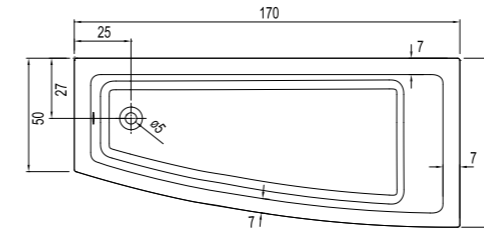

BASICS ASYMMETRIC

Right Asymmetrical

Left Asymmetrical

Size cm	Product	Code
170x75 cm	Bathtub	310201301024
	Bathtub (Feet Included)	310201301025
	Bathtub (Feet / Front Panel Included)	310201301026
	Bathtub (Feet / Front and Side Panel Included)	310201301574