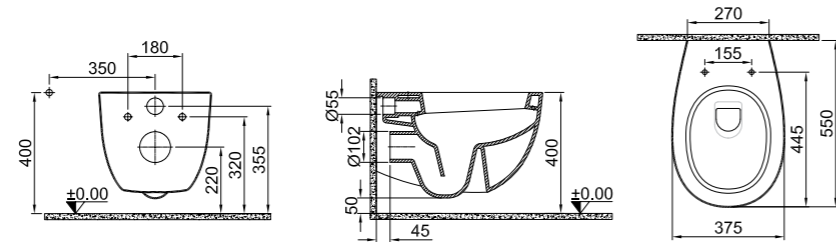

COLOR OPTIONS

SPIRIT WALL HUNG WC

55x37 cm

Built-in cleaning pipe inlet
Concealed and easy installation (Smart installation)
3/6 lt function

PRODUCT	COLOR	CODE
	Matte White	310200100123