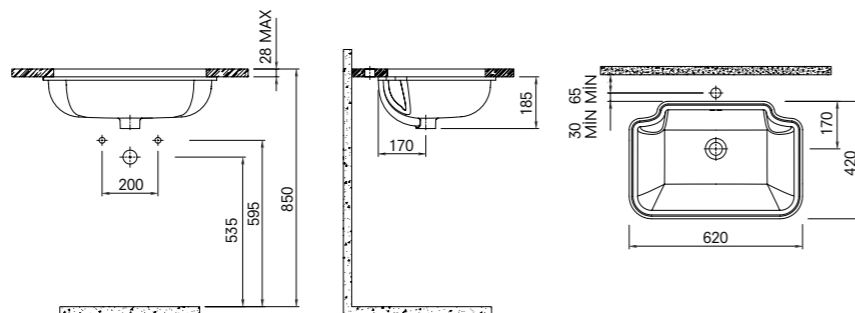

UNDERCOUNTER BUILT-IN WASHBASIN

42x62 cm

No tap hole, no overflow hole
Novatik waste is not included

White	310200200063