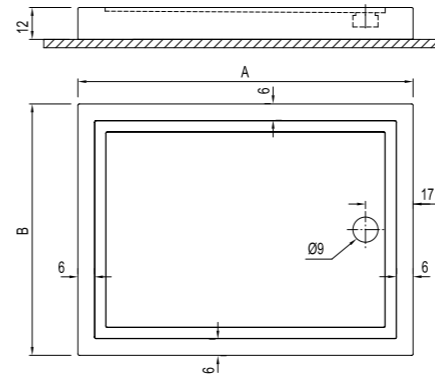

Size cm	A	B
90x75	90	75
100x75	100	75
110x75	110	75
120x75	120	75
130x75	130	75
140x75	140	75
150x75	150	75
160x75	160	75
170x75	170	75