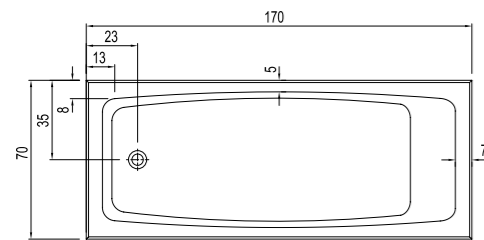

BASICS ASYMMETRIC

Right Asymmetrical

Left Asymmetrical

Size cm	Product	Code
170x75 cm	Bathtub	310201301024
	Bathtub (Feet Included)	310201301025
	Bathtub (Feet / Front Panel Included)	310201301026
	Bathtub (Feet / Front and Side Panel Included)	310201301574