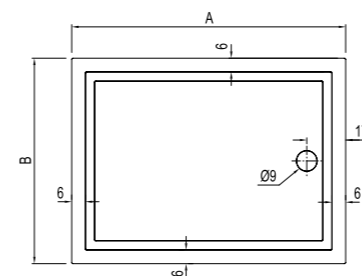

Size cm	Product	Code
90 cm	180x90 cm	Showers Tray	310201300326
	170x90 cm	Showers Tray	310201300125
	160x90 cm	Showers Tray	310201300158
	150x90 cm	Showers Tray	310201300164
	140x90 cm	Showers Tray	310201300172
	130x90 cm	Showers Tray	310201300170
	120x90 cm	Showers Tray	310201300161
	110x90 cm	Showers Tray	310201300108
80 cm	170x80 cm	Showers Tray	310201300160
	160x80 cm	Showers Tray	310201300113
	150x80 cm	Showers Tray	310201300154
	140x80 cm	Showers Tray	310201300129
	130x80 cm	Showers Tray	310201300141
	120x80 cm	Showers Tray	310201300134
	110x80 cm	Showers Tray	310201300324
	100x80 cm	Showers Tray	310201300116

3cm

Flat

! In order to install the installment and shower tray, it should be mounted on the ground before the finished floor application. 9 cm distance is required for the installation of a shower tray and drains trap under the finished floor.

* The specified height is the distance from the finished floor to the top of the shower tray.

** This shower drains trap to be used increases the minimum depth by 2 cm.