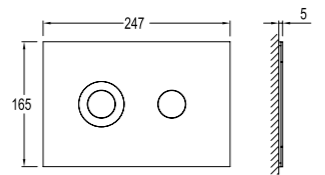

TURN

Brushed Stainless Steel	410200300058
-------------------------	--------------

Panel should be ordered with the body.
These panels are only compatible with the Versus Series Concealed WC pan Cistern.