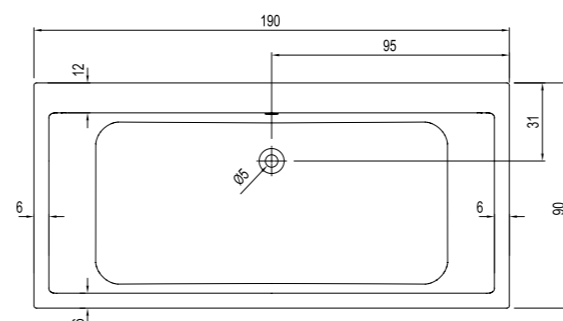

CUBE

Size cm	Product	Code
180x100 cm	Bathtub	310201300358
	Bathtub (Feet Included)	310201301362
	Bathtub (Feet / Front Panel Included)	310201301378
	Bathtub (Feet / Front and Side Panel Included)	310201300300
	Bathtub (Feet / Front and 2 Side Panels Included)	310201300303
	Bathtub (Feet / 2 Front and 2 Side Panel Included)	310201301419
180x100 cm Comfort Hydromassage Function	Bathtub (Feet / Siphon Included)	310201301363
	Bathtub (Feet / Siphon / Front Panel Included)	310201300297
	Bathtub (Feet / Siphon / Front and Side Panel Included)	310201300298
	Bathtub (Feet / Siphon / Front and 2 Side Panel Included)	310201301396
180x100 cm Exclusive Hydromassage Function	Bathtub (Feet / Siphon / 2 Front and 2 Side Panel Included)	310201300304
	Bathtub (Feet / Siphon / Front Panel Included)	310201301370
	Bathtub (Feet / Siphon / Front and Side Panel Included)	310201301385
180x100 cm Elite Hydromassage Function	Bathtub (Feet / Siphon / Front and 2 Side Panel Included)	310201300302
	Bathtub (Feet / Siphon / 2 Front and 2 Side Panel Included)	310201300305
	Bathtub (Feet / Siphon / Front Panel Included)	310201301374
180x100 cm Elite Hydromassage Function	Bathtub (Feet / Siphon / Front and Side Panel Included)	310201301389
	Bathtub (Feet / Siphon / Front and 2 Side Panel Included)	310201301402
	Bathtub (Feet / Siphon / 2 Front and 2 Side Panel Included)	310201301415

BABEL [190x90 cm]