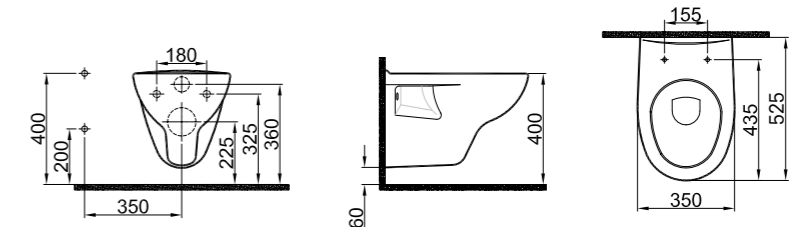

White 310200100096

SMARTWASH (RIMLESS) WALL HUNG WC PAN

**52.5x35 cm**

Built-in cleaning pipe inlet
Rimless, Jet flush (SmartWash)
3/6 lt function

With Cleaning Pipe

White 310200100078

Without Cleaning Pipe