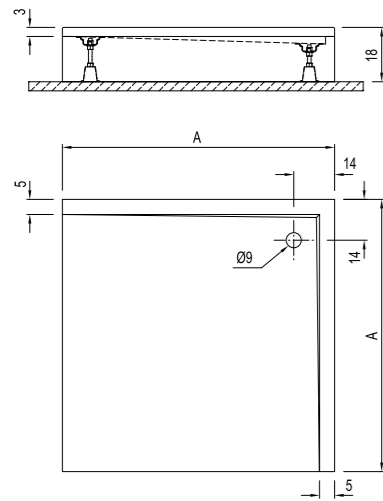

PANELLED SQUARE [Height: 18 cm*]

Size cm	Product	Code
100x100 cm	Shower Tray (Feet Included)	310201300418
	Shower Tray (Feet / Front Panel Included)	310201300419
	Shower Tray (Feet / L Panel Included)	310201300060
90x90 cm	Shower Tray (Feet Included)	310201300425
	Shower Tray (Feet / Front Panel Included)	310201300426
	Shower Tray (Feet / L Panel Included)	310201300065
80x80 cm	Shower Tray (Feet Included)	310201300393
	Shower Tray (Feet / Front Panel Included)	310201300394
	Shower Tray (Feet / L Panel Included)	310201300047

18cm

Monoblock

Size cm	A
100x100	100
90x90	90
80x80	80