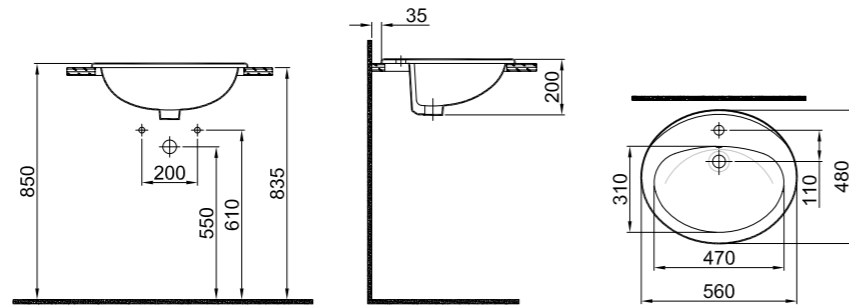

UNDERCOUNTER BUILT-IN WASHBASIN

53x40 cm
No tap hole, no overflow hole
Novatik waste is not included

COLOR	CODE
White	31020020096