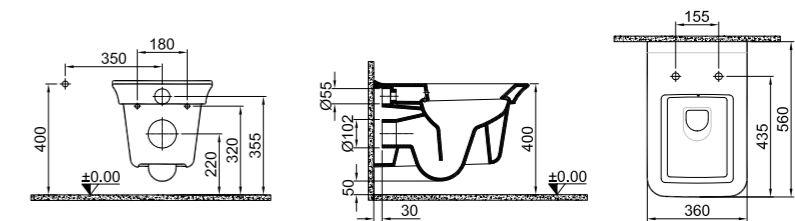

56x36 cm
Built-in cleaning pipe inlet
Concealed and easy installation (Smart installation)
3/6 lt function

With Cleaning Pipe
White 310200100142
Without Cleaning Pipe
White 310200100143