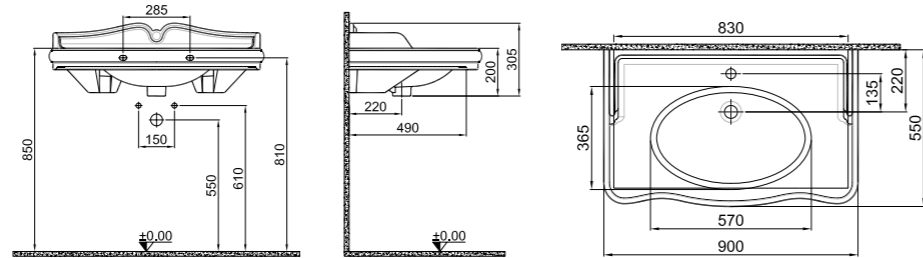

VICTORIAN

Shelf Washbasin / 90x55,5 cm
310200200085

VICTORIAN

SHELF WASHBASIN

90x55.5 cm

With overflow hole
Suitable for wall mount
Novatik waste is not included
Furniture mounted with seat

PRODUCT	COLOR	CODE
With Tap Hole	White	310200200084
3 Tap Hole	White	310200200085