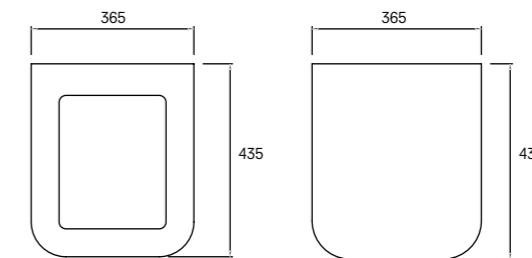

White	310200700033

SmartHygiene is offered as standard in all products.