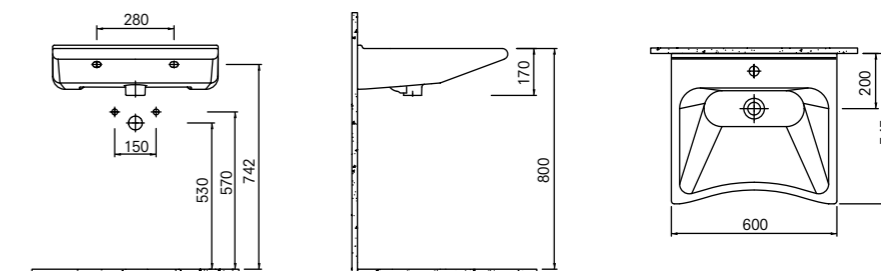

WASHBASIN *

60x54.5 cm

With overflow hole
For persons with disabilities and the elderly
Suitable for wall mount

COLOR CODE

White 31020020037

Washbasin Single Faucet Hole
With Overflow Hole
Persons with disabilities
Wall Mounted

WALL HUNG WC PAN *

NEW PRODUCT

70x35.5 cm

Built-in cleaning pipe inlet
For persons with disabilities and the elderly
3/6 lt function
Used with Idea 2.0 Ultra Slim SmartSeat&Cover (310200700032)

With Cleaning Pipe

White 310200100299

Without Cleaning Pipe

White 310200100300

Bidet Hose Universal Application Wall-hung
Persons with disabilities