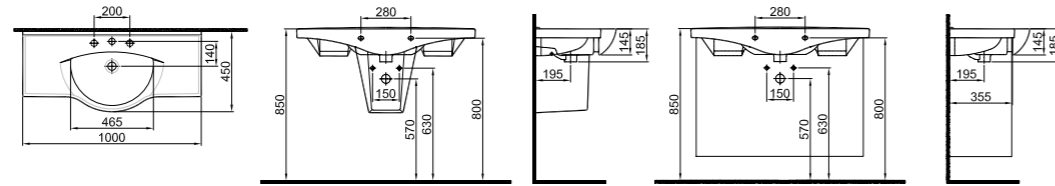

OPTIMUM

SHELF WASHBASIN

100x45 cm

With overflow hole
Suitable for wall mount
Novatik waste is not included
Furniture mounted with seat

PRODUCT	COLOR	CODE
Washbasin	White	310200200086
Half Pedestal	White	310200800007

Furniture application

SHELF WASHBASIN

80x45 cm

With overflow hole
Suitable for wall mount
Novatik waste is not included
Furniture mounted with seat

Washbasin	White	310200200089
Half Pedestal	White	310200800007