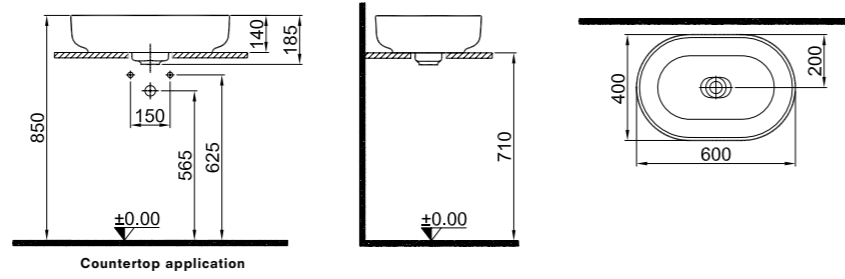

COLOR OPTIONS

ZERO 2.0 COUNTERTOP VESSEL WASHBASIN

NEW PRODUCT

60x40 cm

No faucet hole and no overflow hole
Compatible with wall mounted and high washbasin mixers
Ceramic novatik waste is included

COLOR	CODE
Matte White	310200200461
Matte Pearl	310200200460
Matte Mink	310200200386
Matte Anthracite	310200200385
Matte Black	310200200459
Black	310200200458