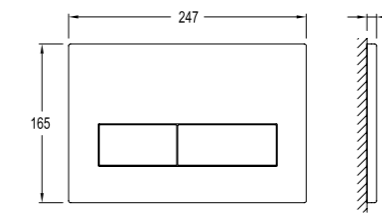

RODE

White	410200300020
Matte Chrome	410200300022
Polished Chrome	410200300023
Black	410200300021
Gold	410200300024