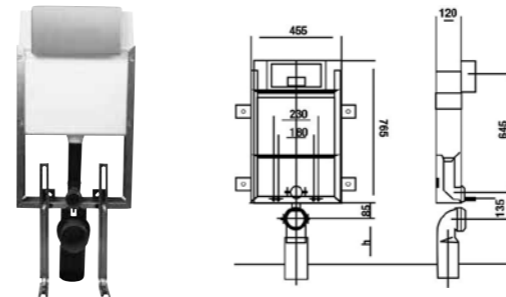

410200300051

Slim Back to Back Concealed Cistern
(Floor-mount)

410200300052

CODE

In-wall Slim Concealed Cistern
(For squat-WC pan)

410200300053

In-Wall Thick Concealed Cistern
(For squat-WC pan)

410200300045