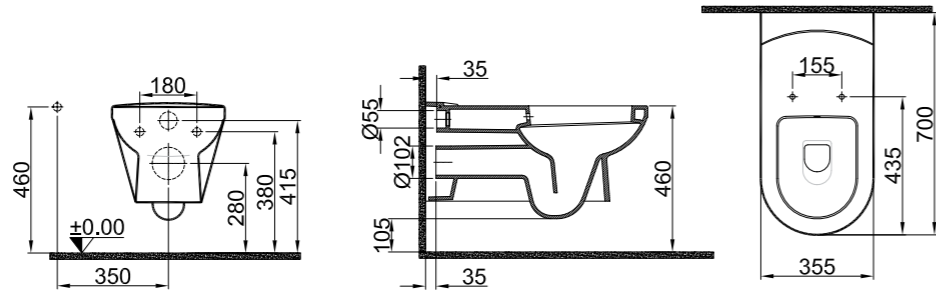

WALL HUNG WC PANS

ASISTANS 2.0 WALL HUNG WC PAN

NEW PRODUCT

70x35.5 cm

Built-in cleaning pipe inlet
For persons with disabilities and the elderly
3/6 lt function
Used with Idea 2.0 Ultra Slim SmartSeat&Cover (310200700032)

PRODUCT	COLOR	CODE
With Cleaning Pipe		
Wc Pan	White	310200100299
Without Cleaning Pipe		
Wc Pan	White	310200100300
Ultra Slim SmartSeat&Cover	White	310200700032