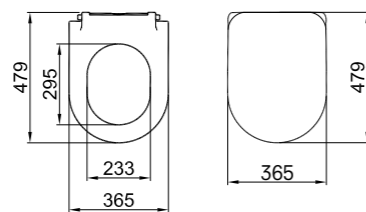

White	310200700043