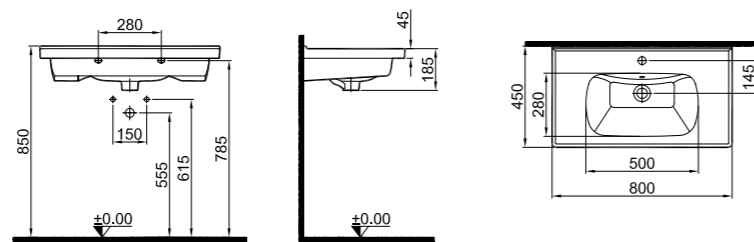

48 CM WALL HUNG WC PAN

**48x35.5 cm**

Built-in cleaning pipe inlet
Saves space (d = 48 cm)
3/6 lt function

With Cleaning Pipe

White 310200100071

Without Cleaning Pipe

White 310200100076

IDEA 2.0