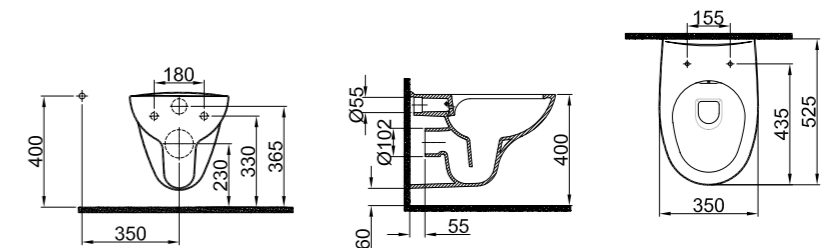

SmarterHygiene is offered as standard in all products.