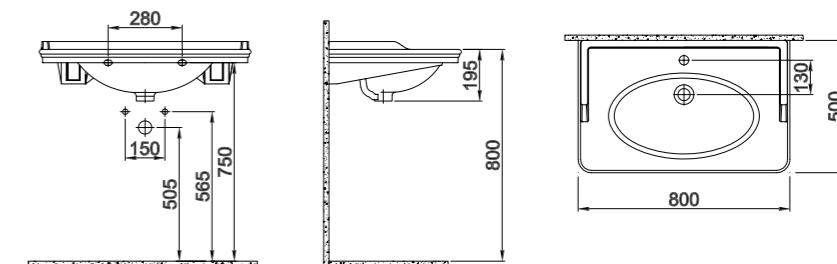

SHELF WASHBASIN

65x50 cm
With overflow hole
Suitable for wall mount
Novatik waste is not included
Furniture mounted with seat

Single Tap Hole White 310200200218