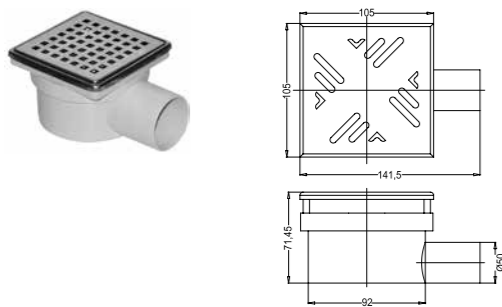

FLOOR DRAINER (STAINLESS WASTE AND FRAME)

410200600006

Cristal Chrome
410200300027