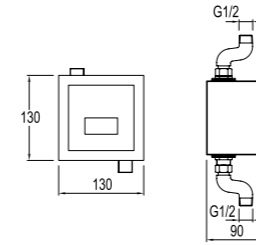

COMPACT

Compact Photocell Built-in Urinal
Flush System (Battery-operated / Electric)

410201000008