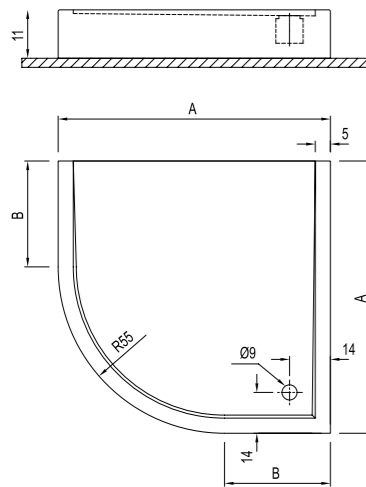

MONOBLOCK QUADRANT [Height: 11 cm*]

Size cm	Product	Code
100x100 cm	Shower Tray	310201300447
90x90 cm	Shower Tray	310201300048
80x80 cm	Shower Tray	310201300052

11cm

Monoblock

Size cm	A	B
100x100	100	45
90x90	90	35
80x80	80	25