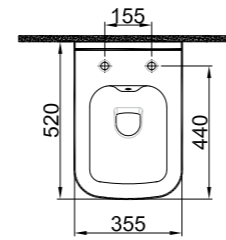

COLOR CODE

With Cleaning Pipe

White 310200100365

Without Cleaning Pipe

White 310200100366