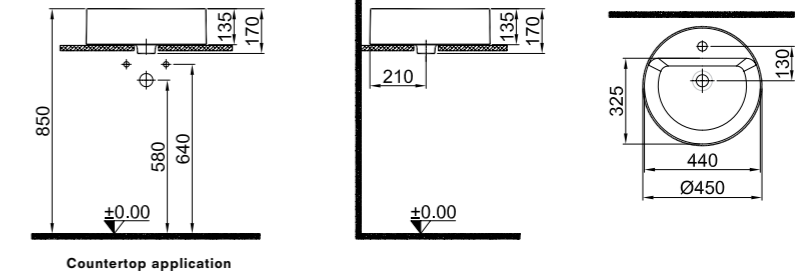

- Washbasin Single Faucet Hole
- No-Overflow Hole
- SmartEdge Washbasin
- Ceramic Novatik
- Novatik Included

Matte Mink

Matte Anthracite

Matte Black

COLOR OPTIONS

SMARTEDGE COUNTERTOP WASHBASIN

50x40 cm
Sink faucet center hole, no overflow hole
5.5 mm thickness
Ceramic novatic waste is included