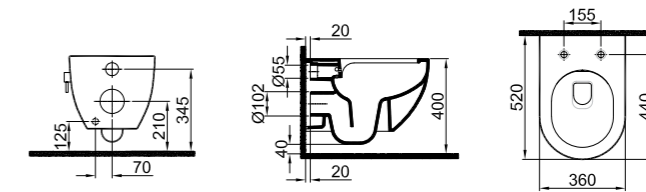

Matte White	310200100353
Matte Pearl	310200100347
Matte Mink	310200100350
Matte Anthracite	310200100356
Matte Black	310200100344
Black	310200100341