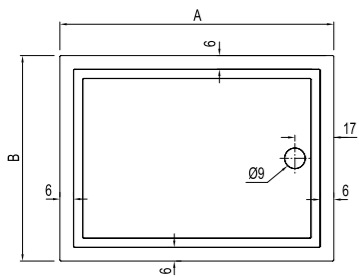

Size cm	A	B
90x70	90	70
100x70	100	70
110x70	110	70
120x70	120	70
130x70	130	70
140x70	140	70
150x70	150	70
160x70	160	70
170x70	170	70