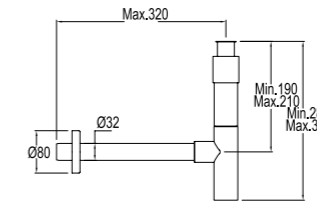

LUXURY WASTE PIPE

410200600063