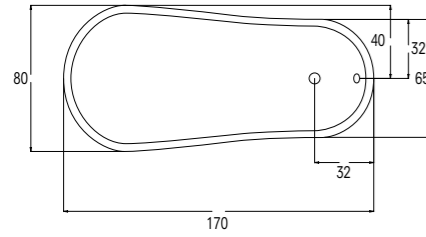

VICTORIAN

Size cm	Product	Code
170x80 cm	Bathtub (including siphon)	410201100001

— The product has its own panel on the outside.