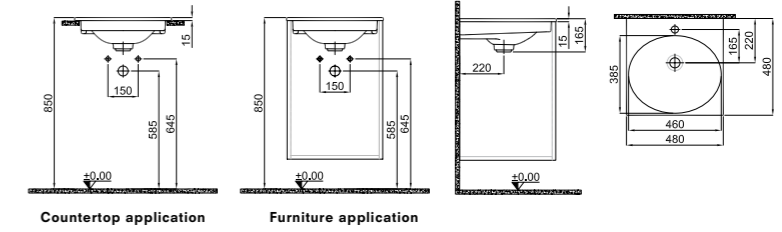

SPIRIT SHELF WASHBASIN

48x48 cm

Central faucet hole, no overflow hole
15 mm thin stripe
Suitable for wall mount
Ceramic novatic waste is included
Furniture mounted with seat

Matte White 310200200185
Matte Pearl 310200200187
Matte Mink 310200200189
Matte Anthracite 310200200188
Matte Black 310200200186