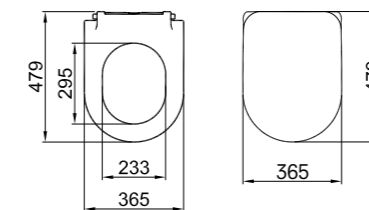

Matte Pearl

Matte Mink

Matte Anthracite

Matte Black

Black

ULTRA SLIM SMART SEAT & COVER

NEW PRODUCT

Duroplast
With metal hinge
Top clamp
Easily removable soft close seat & cover (SmartSeat&Cover)