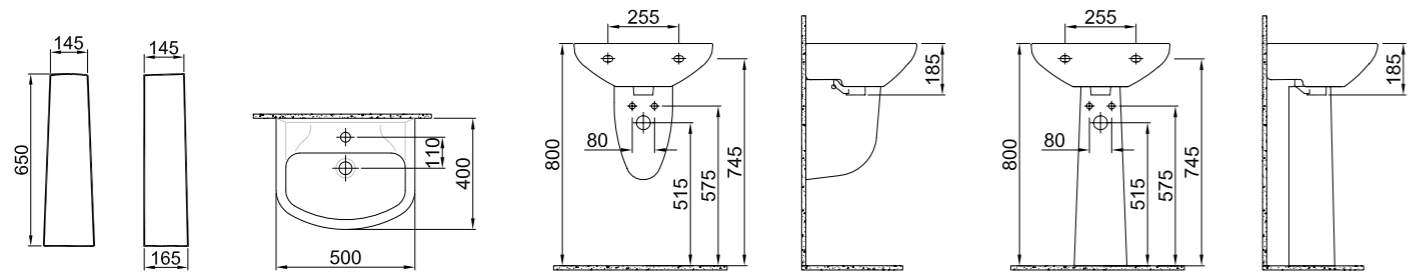

Smartwash (Rimless) Wall Hung Wc Pan / 52,5x35 cm
310200100078

OPTIMUM

WASHBASIN

50x40 cm
With overflow hole
Suitable for wall mount
Novatik waste is not included

PRODUCT	COLOR	CODE
With Tap Hole	White	310200200109
Without Tap Hole	White	310200200108
Pedestal	White	310200800001
Half Pedestal	White	310200800019