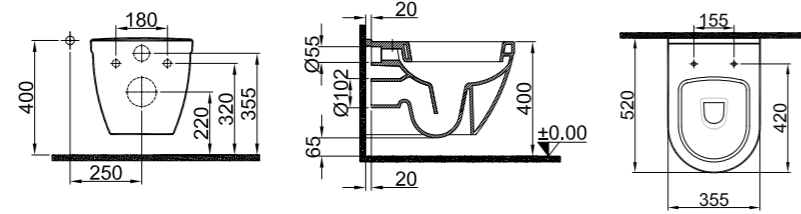

SmartHygiene is offered as standard in all products.

WALL HUNG WC PANS

IDEA WALL HUNG WC PAN

NEW PRODUCT

52x35.5 cm
Built-in cleaning pipe inlet
3/6 lt function

PRODUCT	COLOR	CODE
With Cleaning Pipe		
Wc Pan	White	310200100279
Without Cleaning Pipe		
Wc Pan	White	310200100278
Ultra Slim SmartSeat&Cover	White	310200700032