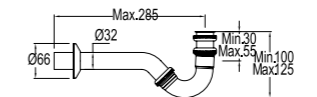

WASHBASIN BOTTLE S-TRAP

410200600066