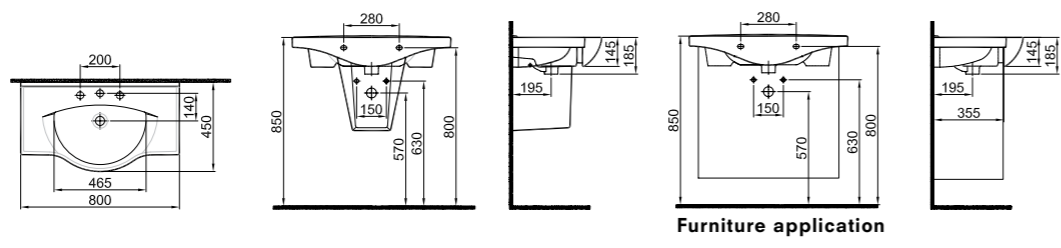

OPTIMUM SHELF WASHBASIN

80x45 cm
With overflow hole
Suitable for wall mount
Novatik waste is not included
Furniture mounted with seat

PRODUCT	COLOR	CODE
Washbasin	White	310200200089
Half Pedestal	White	310200800007