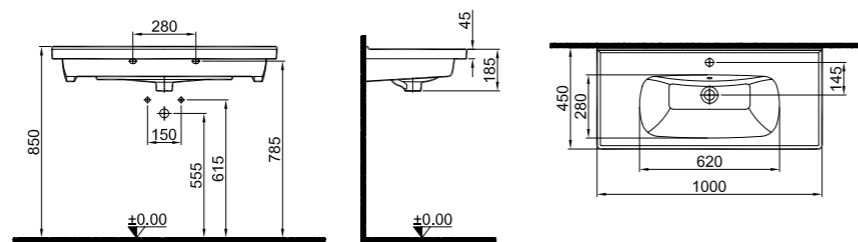

100x45 cm

With overflow hole
Suitable for wall mount
Novatik waste is not included
Furniture mounted with seat

COLOR

CODE

White 310200200318