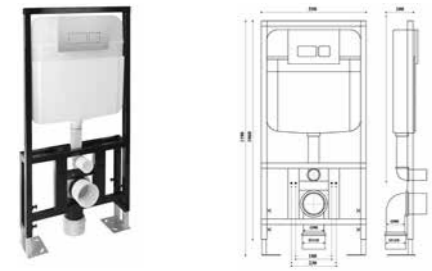

In-wall Slim Concealed Cistern
(Floor-mount)

410200300051