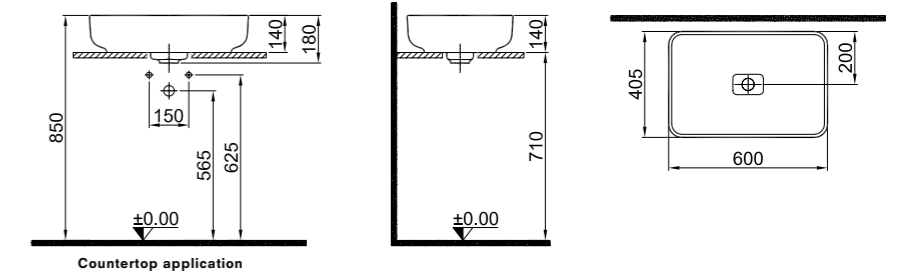

COLOR OPTIONS

ZERO 2.0 COUNTERTOP VESSEL WASHBASIN

NEW PRODUCT

60x40 cm

No faucet hole and no overflow hole
Compatible with wall mounted and high washbasin mixers
Ceramic novatik waste is included

COLOR	CODE
Matte White	310200200465
Matte Pearl	310200200464
Matte Mink	310200200383
Matte Anthracite	310200200382
Matte Black	310200200463
Black	310200200462