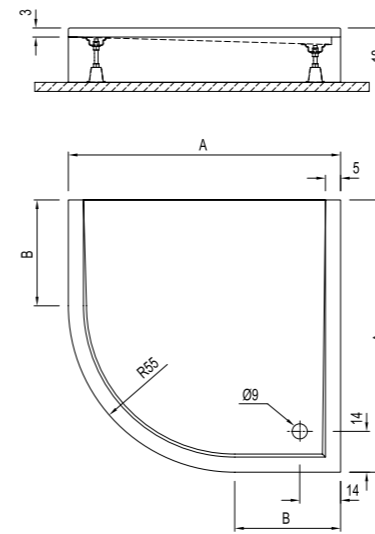

PANELLED QUADRANT [Height: 18 cm*]

Size cm	Product	Code
100x100 cm	Shower Tray (Feet / Front Panel Included)	310201300077
90x90 cm	Shower Tray (Feet / Front Panel Included)	310201300051
80x80 cm	Shower Tray (Feet / Front Panel Included)	310201300054

18cm

Monoblock

Size cm	A	B
100x100	100	45
90x90	90	35
80x80	80	25