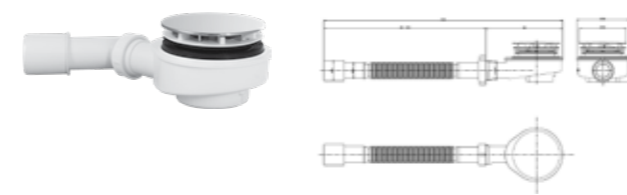

* SHOWER DRAINE

Ø90 mm outlet diameter
Ø50 mm connection pipe

Chrome	410200600062

* This siphon comes included in the tub products.