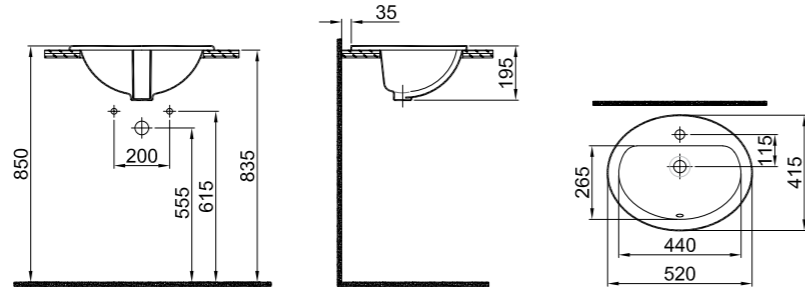

OPTIMUM

COUNERTOP BUILT-IN WASHBASIN

52x41.5 cm
With overflow hole
Novatik waste is not included

COLOR	CODE
White	31020020092

COUNERTOP BUILT-IN WASHBASIN

56x48 cm
With overflow hole
Novatik waste is not included

COLOR	CODE
White	31020020093