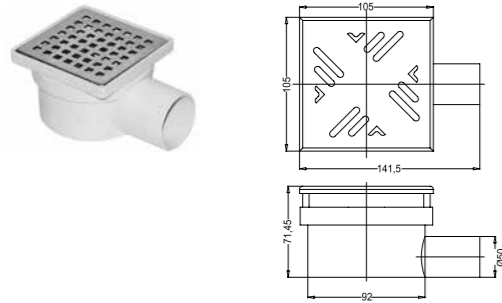

WASTES FOR FLOOR

CODE

FLOOR DRAINER (STAINLESS WASTE)

410200600004