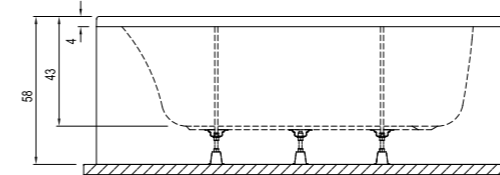

Size cm	Product	Code
160x80 cm	Bathtub	310201301283
	Bathtub (Feet Included)	310201300278
	Bathtub (Feet / Front Panel Included)	310201300279
	Bathtub (Feet / L Panel Included)	310201300280
160x80 cm Comfort	Bathtub (Feet / Siphon / Front Panel Included)	310201301284
Hydromassage Function	Bathtub (Feet / Siphon / L Panel Included)	310201301287
160x80 cm Exclusive	Bathtub (Feet / Siphon / Front Panel Included)	310201301285
Hydromassage Function	Bathtub (Feet / Siphon / L Panel Included)	310201301288
160x80 cm Elite	Bathtub (Feet / Siphon / Front Panel Included)	310201301286
Hydromassage Function	Bathtub (Feet / Siphon / L Panel Included)	310201301289
150x80 cm	Bathtub	310201301210
	Bathtub (Feet Included)	310201301211
	Bathtub (Feet / Front Panel Included)	310201300267
	Bathtub (Feet / L Panel Included)	310201300268
150x80 cm Comfort	Bathtub (Feet / Siphon / Front Panel Included)	310201301212
Hydromassage Function	Bathtub (Feet / Siphon / L Panel Included)	310201301215
150x80 cm Exclusive	Bathtub (Feet / Siphon / Front Panel Included)	310201301213
Hydromassage Function	Bathtub (Feet / Siphon / L Panel Included)	310201301216
150x80 cm Elite	Bathtub (Feet / Siphon / Front Panel Included)	310201301214
Hydromassage Function	Bathtub (Feet / Siphon / L Panel Included)	310201301217