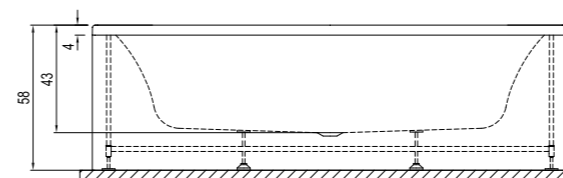

CUBE

Size cm	Product	Code
180x100 cm	Bathtub	310201300358
	Bathtub (Feet Included)	310201301362
	Bathtub (Feet / Front Panel Included)	310201301378
	Bathtub (Feet / Front and Side Panel Included)	310201300300
	Bathtub (Feet / Front and 2 Side Panels Included)	310201300303
	Bathtub (Feet / 2 Front and 2 Side Panel Included)	310201301419
180x100 cm Comfort Hydromassage Function	Bathtub (Feet / Siphon Included)	310201301363
	Bathtub (Feet / Siphon / Front Panel Included)	310201300297
	Bathtub (Feet / Siphon / Front and Side Panel Included)	310201300298
	Bathtub (Feet / Siphon / Front and 2 Side Panel Included)	310201301396
180x100 cm Exclusive Hydromassage Function	Bathtub (Feet / Siphon / 2 Front and 2 Side Panel Included)	310201300304
	Bathtub (Feet / Siphon / Front Panel Included)	310201301370
	Bathtub (Feet / Siphon / Front and Side Panel Included)	310201301385
180x100 cm Elite Hydromassage Function	Bathtub (Feet / Siphon / Front and 2 Side Panel Included)	310201300302
	Bathtub (Feet / Siphon / 2 Front and 2 Side Panel Included)	310201300305
	Bathtub (Feet / Siphon / Front Panel Included)	310201301374
180x100 cm Elite Hydromassage Function	Bathtub (Feet / Siphon / Front and Side Panel Included)	310201301389
	Bathtub (Feet / Siphon / Front and 2 Side Panel Included)	310201301402
	Bathtub (Feet / Siphon / 2 Front and 2 Side Panel Included)	310201301415

BABEL [190x90 cm]