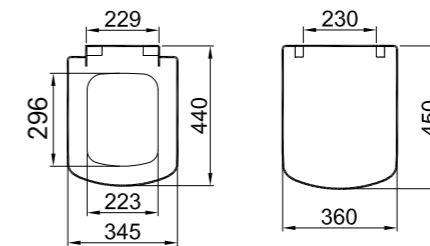

Duroplast
With metal hinge
Top clamp
Easily removable soft close seat & cover (SmartSeat&Cover)

White	310200700011

Duroplast
Wc Seat &
Cover

Slow
Closing
Seat &
Cover

Removable
Closet
Seat & Cover