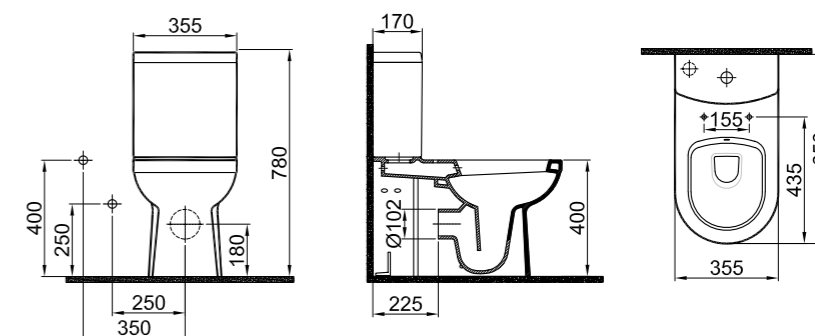

With Cleaning Pipe		
Wc Pan	White	310200100273
Without Cleaning Pipe		
Wc Pan	White	310200100272
Cistern	White	310200400096
Side Inlet Cistern	White	310200400097

SmartHygiene is offered as standard in all products.