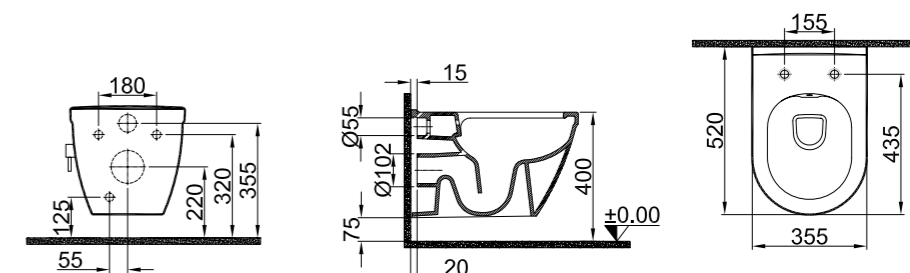

With Cleaning Pipe	
White	310200100357