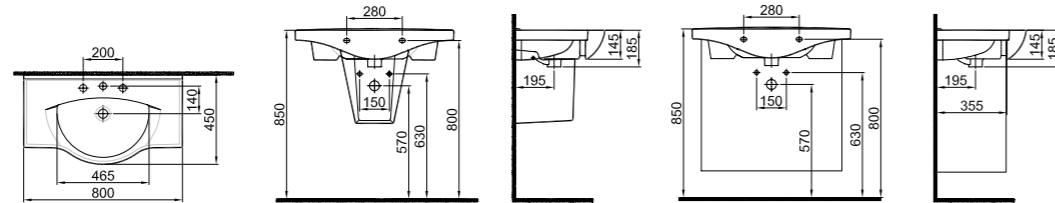

Furniture application

SHELF WASHBASIN

65x45 cm

With overflow hole
Suitable for wall mount
Novatik waste is not included
Furniture mounted with seat

Washbasin	White	310200200088
Half Pedestal	White	310200800007