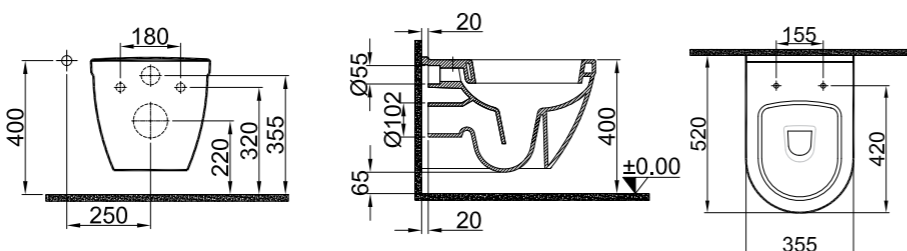

With Cleaning Pipe	
White	310200100279
Without Cleaning Pipe	
White	310200100278