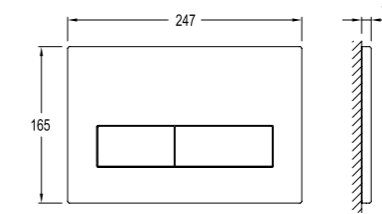

CRISTAL

COLOR	CODE
White	410200300025
Chrome	410200300027
Black	410200300026