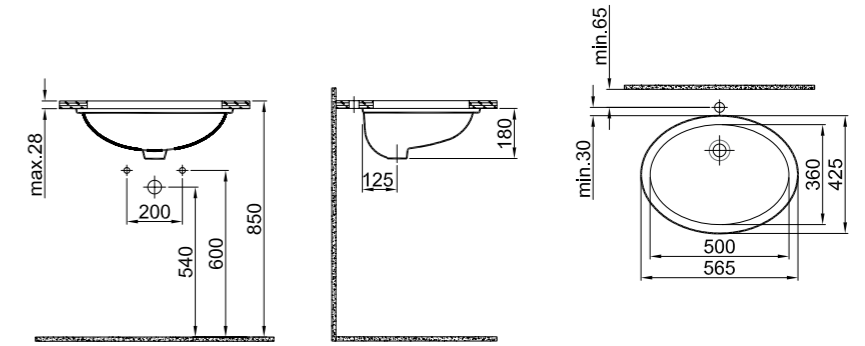

UNDERCOUNTER BUILT-IN WASHBASIN

48x38 cm
No tap hole, no overflow hole
Novatik waste is not included

COLOR	CODE
White	31020020095