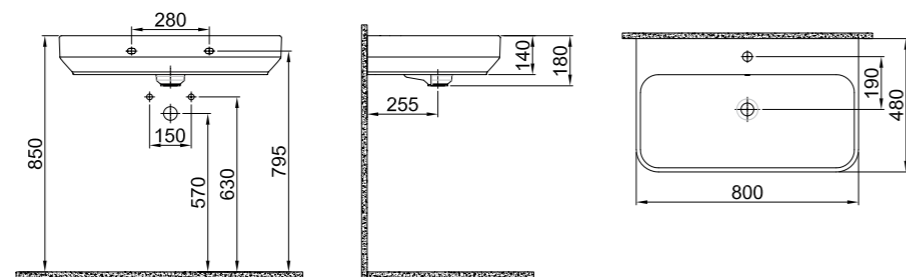

FOLD PRO

COUNTERTOP BOWL WASHBASIN

60x40 cm

No faucet hole and no overflow hole
Compatible with wall mounted and high washbasin mixers
Ceramic novatic waste is included

- Without Tap Hole (Vessel)
- No-Overflow Hole
- Compatible with Wall mounted Built-In Faucet
- Compatible with Countertop Faucet
- Ceramic Novatik
- Novatik Included

COLOR	CODE
White	310200200131

COUNTERTOP WASHBASIN

80x48 cm

With overflow hole
Suitable for wall mount
Ceramic novatic waste is included

- Washbasin Single Faucet Hole
- With Overflow Hole
- Wall Mounted
- Ceramic Novatik
- Novatik Included

COLOR	CODE
White	310200200130

COUNTERTOP WASHBASIN

60x48 cm

With overflow hole
Suitable for wall mount
Ceramic novatic waste is included

- Washbasin Single Faucet Hole
- With Overflow Hole
- Wall Mounted
- Ceramic Novatik
- Novatik Included

COLOR	CODE
White	310200200128

SmartHygiene is offered as standard in all products.

COUNTERTOP WASHBASIN

80x48 cm

With overflow hole
Suitable for wall mount
Ceramic novatic waste is included
Furniture mounted with seat

- Washbasin Single Faucet Hole
- With Three Faucet Holes
- With Overflow Hole
- Wall Mounted
- Ceramic Novatik
- Novatik Included
- Furniture-Mounted

PRODUCT	COLOR	CODE
Single Tap Hole	White	310200200133
3 Tap Holes	White	310200200136

WALL HUNG WC PAN

54x36 cm

Built-in cleaning pipe inlet
Concealed and easy installation (Smart installation)
3/6 lt function

- Bidet Hose Universal Application Wall-hung
- Concealed Installation
- Easy Installation

With Cleaning Pipe	White	310200100101
Without Cleaning Pipe	White	310200100102

SLIM SMART SEAT & COVER

Duroplast
With metal hinge
Top clamp
Easily removable soft close seat & cover (SmartSeat&Cover)