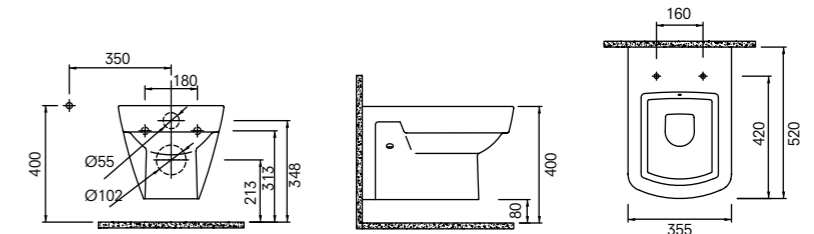

BASICS WALL HUNG WC PAN

52x35.5 cm
Built-in cleaning pipe inlet
3/6 lt function

With Cleaning Pipe		
Wc Pan	White	310200100059
Without Cleaning Pipe		
Wc Pan	White	310200100067
Wc Seat&Cover	White	310200700010
SmartSeat&Cover	White	310200700011

IDEA 48 CM WALL HUNG WC PAN

48x35.5 cm
Built-in cleaning pipe inlet
Saves space (d = 48 cm)
3/6 lt function