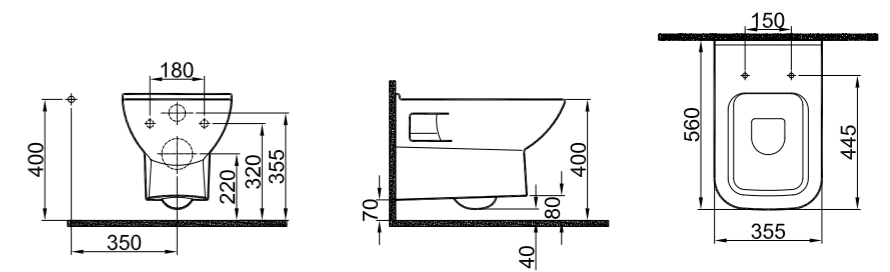

WALL HUNG WC PAN

56x35.5 cm
Built-in cleaning pipe inlet
3/6 lt function

With Cleaning Pipe	White	310200100019
Without Cleaning Pipe	White	310200100024