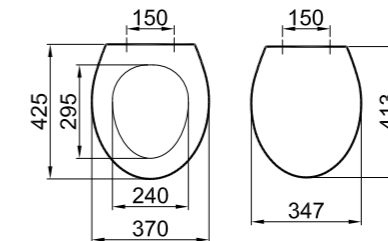

ZEUS

Wall Hung Wc Pan / **56x36 cm**
310200100143

COLOR CODE

SHELF WASHBASIN

90x50 cm
With overflow hole
Suitable for wall mount
Ceramic novatic waste included
Furniture mounted with seat

White 310200200214