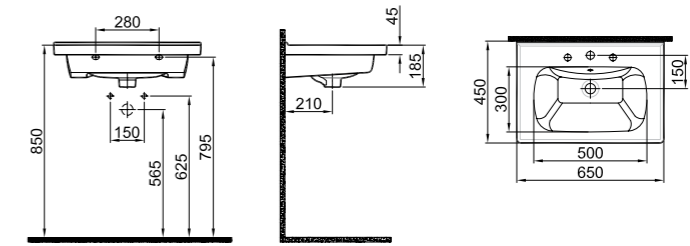

65x45 cm
With overflow hole
Suitable for wall mount
Novatik waste is not included
Furniture mounted with seat

COLOR	CODE
White	310200200320