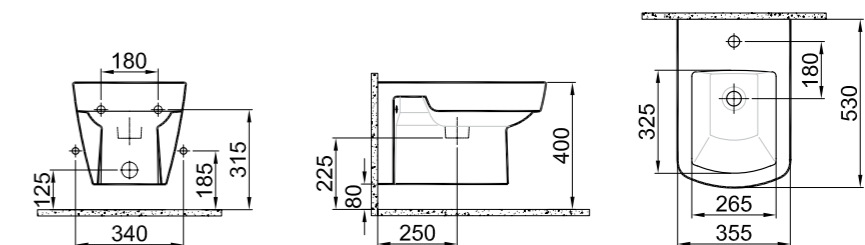

WALL HUNG BIDET

53x35.5 cm
With central tap hole
With overflow hole

White	310200900009