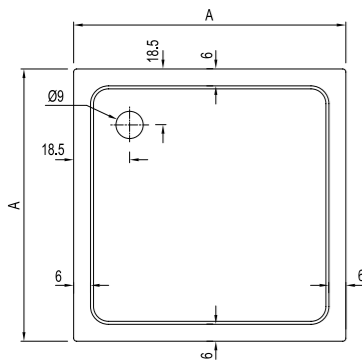

Size cm	Product	Code
100x100 cm	Shower Tray (Feet Included)	310201300367
	Shower Tray (Feet / Front Panel Included)	310201300369
	Shower Tray (Feet / L Panel Included)	310201300370
90x90 cm	Shower Tray (Feet Included)	310201300371
	Shower Tray (Feet / Front Panel Included)	310201300372
	Shower Tray (Feet / L Panel Included)	310201300373
80x80 cm	Shower Tray (Feet Included)	310201300365
	Shower Tray (Feet / Front Panel Included)	310201300366
	Shower Tray (Feet / L Panel Included)	310201300316

19cm

With Side Panels

Size cm	A
80x80	80
90x90	90
100x100	100

* The specified height is the distance from the finished floor to the top of the shower tray.