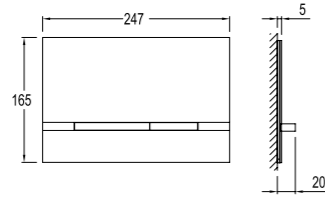

VERSUS CONTROL PANELS

STRIPE

COLOR	CODE
Brushed Stainless Steel	410200300056