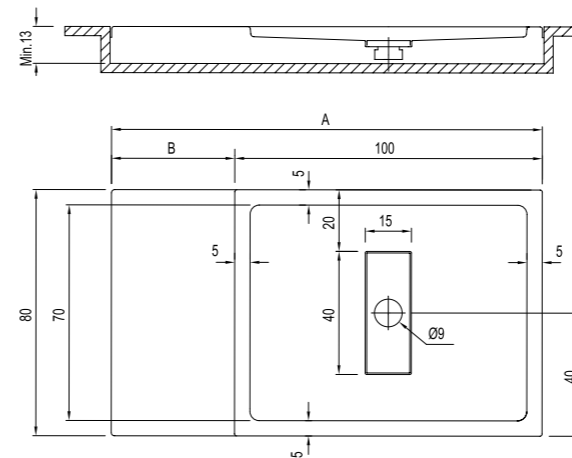

! In order to install the installment and shower tray, it should be mounted on the ground before the finished floor application.
13 cm distance is required for the installation of a shower tray and drains trap under the finished floor.
** This shower drains trap to be used increases the minimum depth by 2 cm.