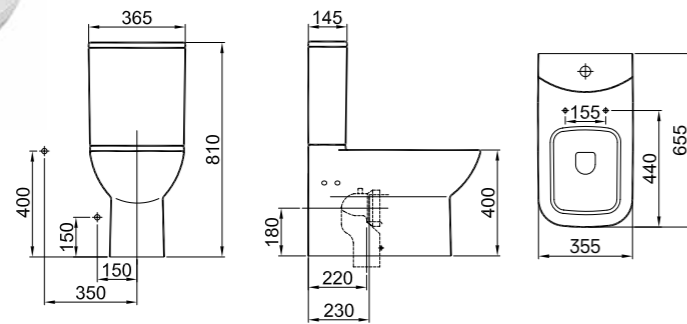

With Cleaning Pipe	White	310200100021
Without Cleaning Pipe	White	310200100023

BABEL

BACK TO WALL WC PAN SET

65.5x35.5 cm
Universal cleaning pipe inlet
3/6 lt function

Cistern
Top control

Back to
Wall Wc

PRODUCT COLOR CODE