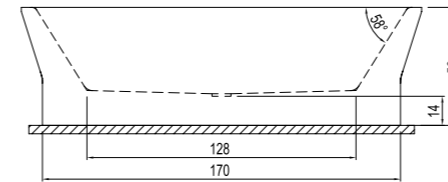

Product	Code
Wooden (Sapelle) Faucet Bar	310201301180

VICTORIAN

Size cm	Product	Code
170x80 cm	Bathtub (including siphon)	410201100001

— The product has its own panel on the outside.

BOND

Size cm	Product	Code
	Bathtub	310201300310
190x100 cm	Bathtub (Feet Included)	310201301445
	Hydromassage Bathtub (Siphon / Feet / U Panel Included)	310201300312
190x100 cm	Hydromassage Bathtub (Siphon / Feet / U Panel Included)	310201300311
Comfort	Hydromassage Bathtub (Feet / Siphon Included)	310201301446
190x100 cm	Hydromassage Bathtub (Siphon / Feet / U Panel Included)	310201300359
Exclusive	Hydromassage Bathtub (Feet / Siphon Included)	310201301447
190x100 cm	Hydromassage Bathtub (Siphon / Feet / U Panel Included)	310201301449
Elite	Hydromassage Bathtub (Feet / Siphon Included)	310201301448