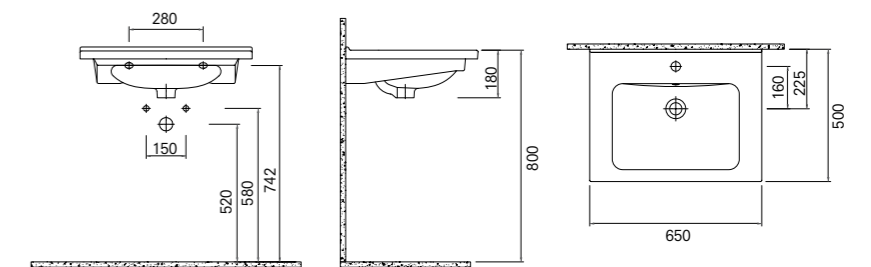

With
Overflow
Hole

Wall
Mounted

Furniture-
Mounted

MOOD 2.0

SMARTWASH (RIMLESS) WALL HUNG WC PAN

NEW PRODUCT

52x35.5 cm

Built-in cleaning pipe inlet