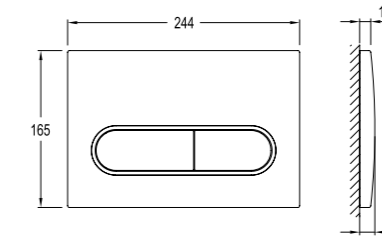

CAPSULE

White	310200500006
Matte Chrome	310200500008
Polished Chrome	310200500009
Soft Black	310200500007
Gold	310200500010