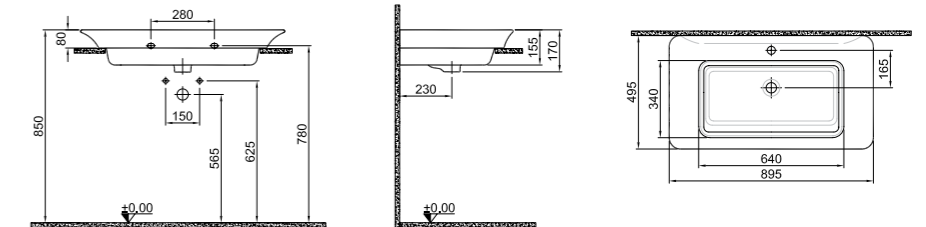

ZEUS

Wall Hung Wc Pan / **56x36 cm**
310200100143

COLOR CODE

SHELF WASHBASIN

90x50 cm
With overflow hole
Suitable for wall mount
Ceramic novatic waste included
Furniture mounted with seat

White 310200200214