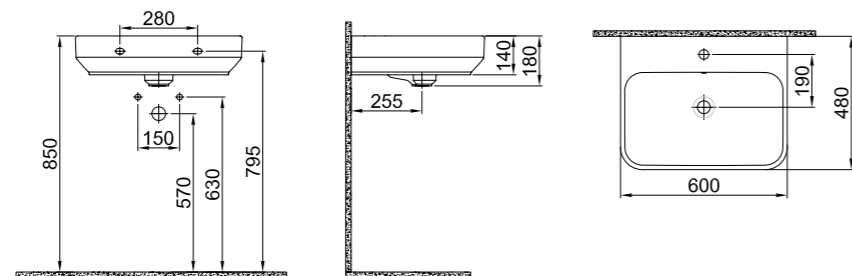

COLOR	CODE
White	310200200128

SmartHygiene is offered as standard in all products.

COUNTERTOP WASHBASIN

80x48 cm

With overflow hole
Suitable for wall mount
Ceramic novatic waste is included
Furniture mounted with seat