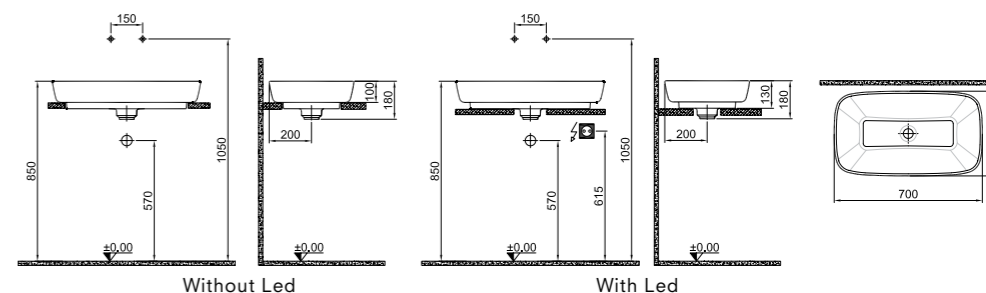

COUNTERTOP BOWL WASHBASIN

- Without Tap Hole (Vessel)
- No-Overflow Hole
- Compatible with Wall mounted Built-In Faucet
- Compatible with Countertop Faucet
- Ceramic Novatik
- Novatik Included

70x40 cm
No faucet hole and no overflow hole
Compatible with wall mounted and high washbasin mixers
Ceramic novatik waste is included

Without Led	White	310200200210
With Led	White	310200200212
Without Led	Matte Black	310200200211
With Led	Matte Black	310200200213