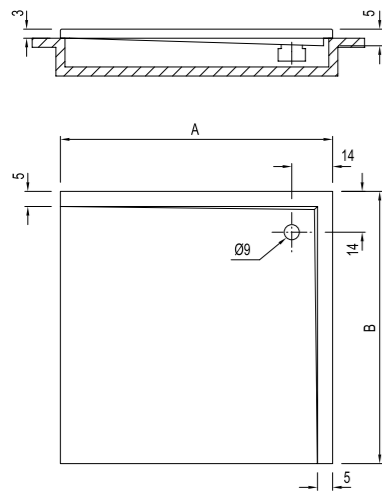

FLAT SQUARE [Height: 3 cm*]

Size cm	Product	Code
100x100 cm	Shower Tray	310201300059
90x90 cm	Shower Tray	310201300064
80x80 cm	Shower Tray	310201300320

3cm

Flat

Size cm	A
100x100	100
90x90	90
80x80	80