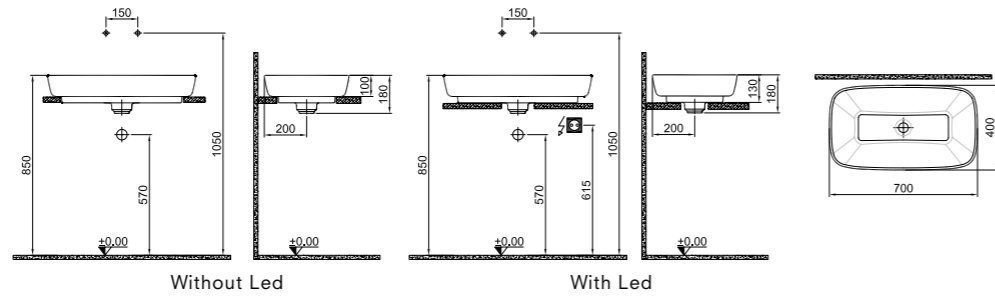

COLOR OPTIONS

DOVE 2.0 COUNTERTOP VESSEL WASHBASIN

70x40 cm

No faucet hole and no overflow hole
Compatible with wall mounted and high washbasin mixers
Ceramic novatic waste is included

- Without Tap Hole (Vessel)
- No-Overflow Hole
- Compatible with Wall mounted Built-In Faucet
- Compatible with Countertop Faucet
- Ceramic Novatik
- Novatik Included

Matte Black with LED

PRODUCT	COLOR	CODE
Without Led	Matte Black	310200200211
With Led	Matte Black	310200200213

COLOR CODE

SMARTEDGE COUNTERTOP WASHBASIN

Ø45 cm

Washbasin faucet center hole, no overflow hole
5.5 mm thickness
Ceramic novatic waste is included

Matte White	310200200011
Matte Mink	310200200014
Matte Anthracite	310200200013
Matte Black	310200200012

- Washbasin Single Faucet Hole
- No-Overflow Hole
- SmartEdge Washbasin
- Ceramic Novatik
- Novatik Included