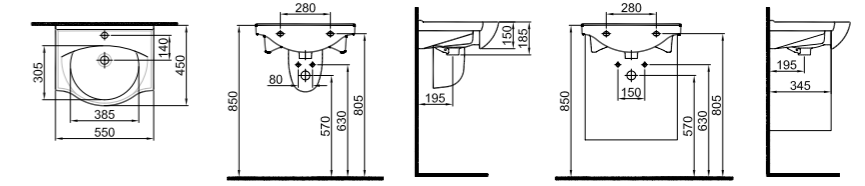

Dolap üstü uygulama