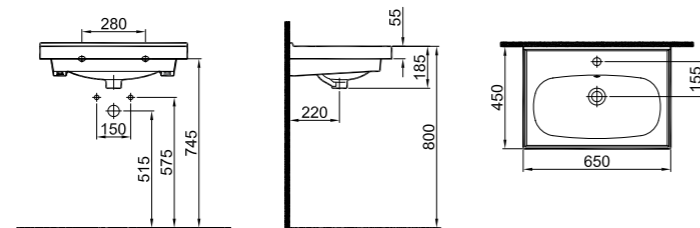

65x45 cm
With overflow hole
Suitable for wall mount
Novatik waste is not included
Furniture mounted with seat

COLOR	CODE
White	310200200075