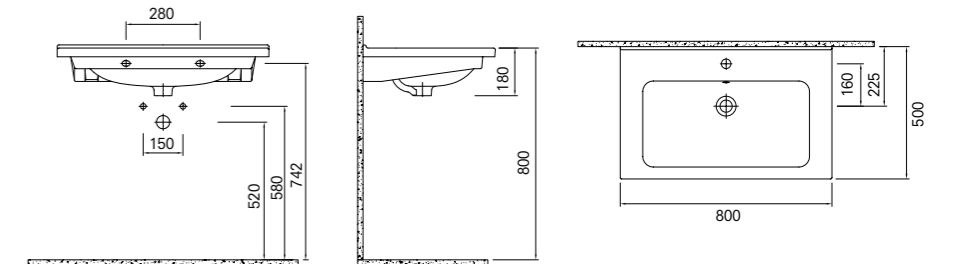

VALE SHELF WASHBASIN

80x50 cm
With overflow hole
Suitable for wall mount
Novatik waste is not included
Furniture mounted with seat

COLOR	CODE
White	310200200200