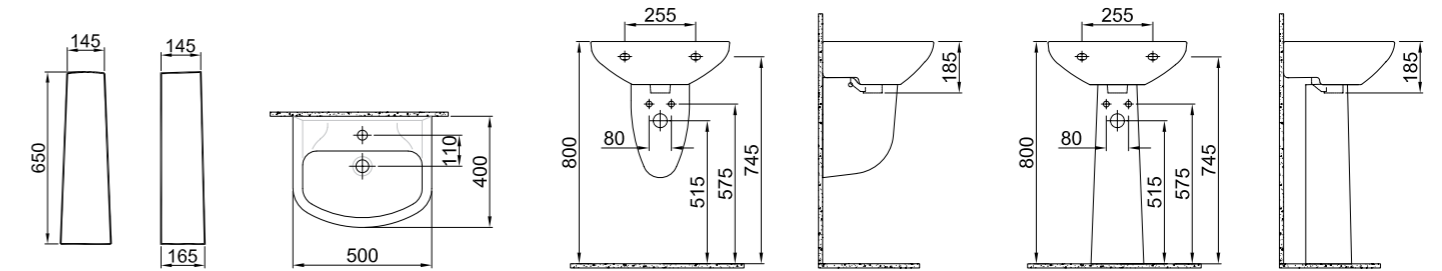

SMALL WASHBASINS

BABEL WASHBASIN

45x36 cm
With overflow hole
Suitable for wall mount
Novatik waste is not included

PRODUCT	COLOR	CODE
Washbasin	White	310200200052
Slim Half Pedestal	White	310200800012

IDEA 2.0 WASHBASIN

45x45 cm
Central faucet hole, no overflow hole
Novatik waste is not included
Furniture mounted with seat

White	310200200064

IDEA 2.0 WASHBASIN

50x45 cm
With overflow hole
Suitable for wall mount
Novatik waste is not included

Washbasin	White	310200200438
Pedestal	White	310200800015
Half Pedestal	White	310200800017

SmarterHygiene is offered as standard in all products.

OPTIMUM WASHBASIN

50x40 cm
With overflow hole
Suitable for wall mount
Novatik waste is not included

PRODUCT	COLOR	CODE
With Tap Hole	White	310200200109
Without Tap Hole	White	310200200108
Pedestal	White	310200800001
Half Pedestal	White	310200800019

OPTIMUM WASHBASIN

45x36 cm
With overflow hole
Suitable for wall mount
Novatik waste is not included

With Tap Hole	White	310200200118
Without Tap Hole	White	310200200115
Pedestal	White	310200800001
Half Pedestal	White	310200800019

SmarterHygiene is offered as standard in all products.