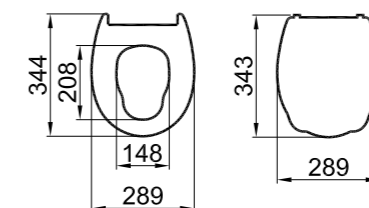

SmartHygiene is offered as standard in all products.