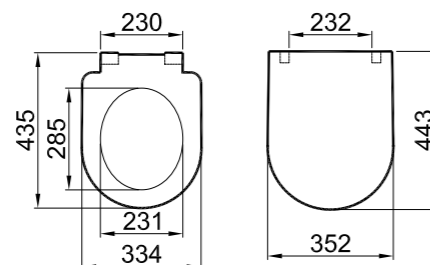

SmarterHygiene is offered as standard in all products.