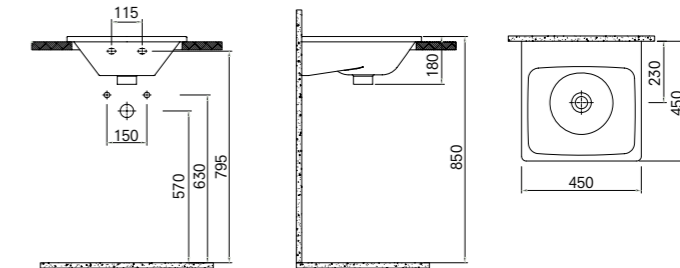

45x45 cm
Central faucet hole, no overflow hole
Novatik waste is not included
Furniture mounted with seat

COLOR	CODE
White	310200200064