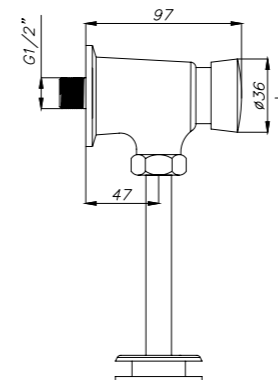

CLASSIC

Classic Push-Button Surface-Mounted
Urinal Flush System

410201000011