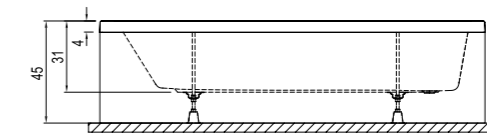

Size cm	Product	Code
170x75 cm	Bathtub	310201301033
	Bathtub (Feet Included)	310201301034
	Bathtub (Feet / Front Panel Included)	310201301575
	Bathtub (Feet / Front and Side Panel Included)	310201301576