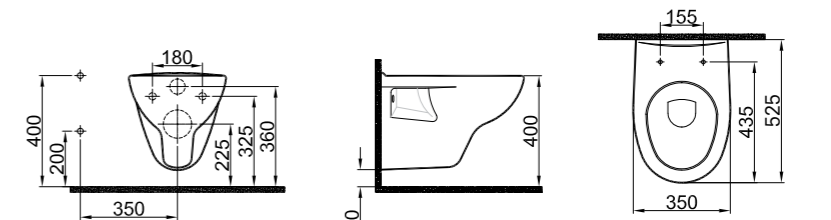

52.5x35 cm
Built-in cleaning pipe inlet
3/6 lt function

PRODUCT	COLOR	CODE
With Cleaning Pipe		
Wc Pan	White	310200100094
Without Cleaning Pipe		
Wc Pan	White	310200100096
SmartSeat&Cover	White	310200700039
SmartSeat&Cover	White	410200400158
Wc Seat&Cover	White	410200400051