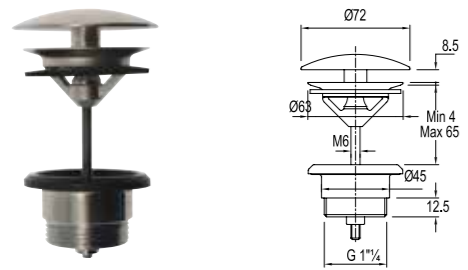

UNIVERSAL FIXED WASHBASIN WASTE (ROUND)

Chrome	410200600080