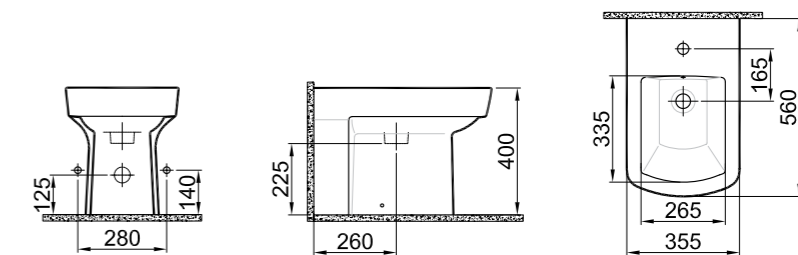

56x35.5 cm
With central tap hole
With overflow hole

White	310200900008