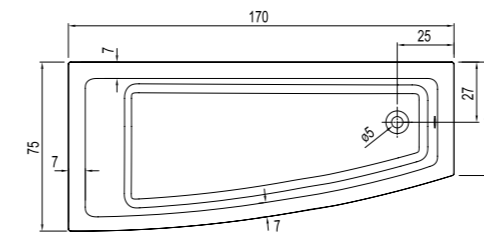

BASICS ASYMMETRIC

Right Asymmetrical

Left Asymmetrical

Size cm	Product	Code
170x75 cm	Bathtub	310201301024
	Bathtub (Feet Included)	310201301025
	Bathtub (Feet / Front Panel Included)	310201301026
	Bathtub (Feet / Front and Side Panel Included)	310201301574