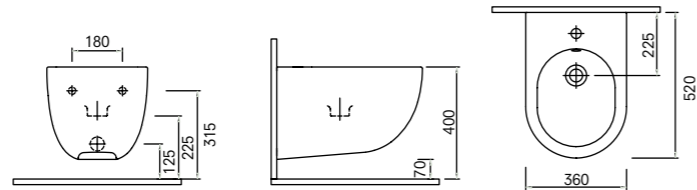

ZERO 2.0

ULTRA SLIM SMART SEAT & COVER

NEW PRODUCT

Duroplast
With metal hinge
Top clamp
Easily removable soft close seat & cover (SmartSeat&Cover)

COLOR	CODE
White	310200700043
Black	310200700044
Matte Black	310200700045
Matte Pearl	310200700046
Matte Mink	310200700047
Matte White	310200700049
Matte Anthracite	310200700048

WALL HUNG BIDET

52x36 cm
With overflow hole
Concealed and easy installation (Smart installation)

White	310200900006

FOLD PRO

Countertop Bowl Washbasin / **60x40 cm**
310200200131