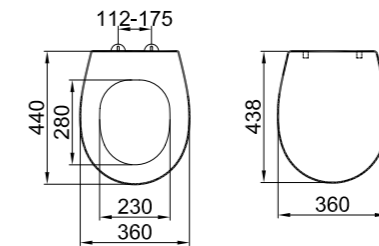

OPTIMUM

BACK TO WALL WC PAN SET

62.5x35 cm

Built-in cleaning pipe inlet
3/6 lt function

Cistern

Bottom entry WC inlet, top control

PRODUCT COLOR CODE

With Cleaning Pipe

Wc Pan White 310200100117

Without Cleaning Pipe

Wc Pan White 310200100119

Cistern White 310200400025

Side Inlet White 310200400030

Cistern

SEAT & COVER

Duroplast
With metal hinge
Top clamp

* Only compatible with 310200100117, 310200100119.

White 310200700012

SMART SEAT & COVER

Duroplast
With metal hinge
Top clamp

Easily removable soft close seat & cover

* Only compatible with 310200100117, 310200100119.

White 310200700014

SmarterHygiene is offered as standard in all products.

SMART SEAT & COVER

NEW PRODUCT

Duroplast
With metal hinge
Top clamp

Easily removable soft close seat & cover (SmartSeat&Cover)

* Only compatible with 310200100094 - 310200100096 /
310200100078 - 310200100080.

White 310200700039

SMART SEAT & COVER

Polypropylene
Plastic hinged
Tightening from the bottom
Slow Close

* Only compatible with 310200100094 - 310200100096 /
310200100078 - 310200100080.

White 410200400158

SEAT & COVER

Polypropylene
With metal hinge
Tightening from the bottom

* Only compatible with 310200100094 - 310200100096 /
310200100078 - 310200100080.

White 410200400051

SmarterHygiene is offered as standard in all products.