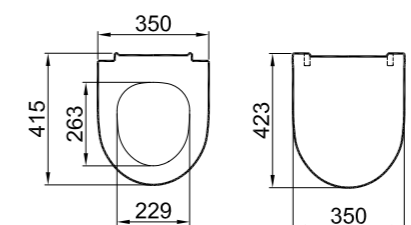

White 410200400051

Polyurethane Wc Seats

SmarterHygiene is offered as standard in all products.

OPTIMUM

BIDET

53x34,5 cm
With overflow hole

COLOR	CODE
White	310200900011

WALL HUNG BIDET