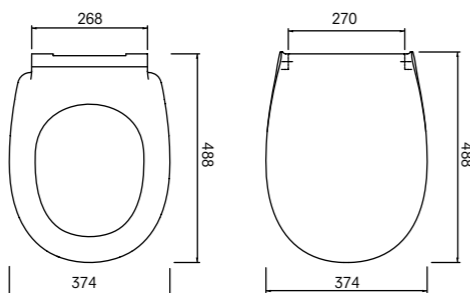

SLIM SMART SEAT & COVER

Duroplast
With metal hinge
Top clamp

Easily removable soft close seat & cover (SmartSeat&Cover)

White	310200700034
-------	--------------

- Slim Wc Seats
- Duroplast Wc Seat& Cover
- Slow Closing Seat& Cover
- Removable Closet Seats