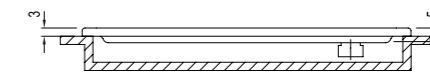

Asymmetrical Right