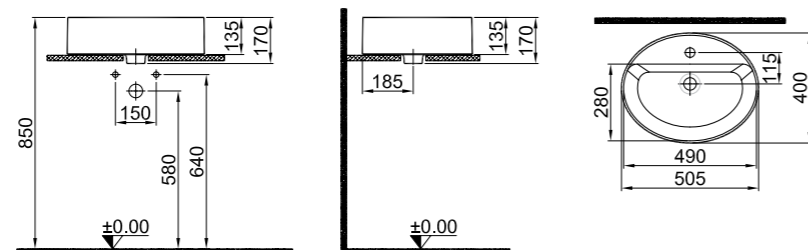

Countertop application

ZERO 2.0 COUNTERTOP BOWL WASHBASIN

NEW PRODUCT

60x40 cm

No faucet hole and no overflow hole
Compatible with wall mounted and high washbasin mixers
Ceramic novatic waste is included

White	310200200381
Black	310200200462
Matte Black	310200200463
Matte Pearl	310200200464
Matte Mink	310200200383
Matte White	310200200465
Matte Anthracite	310200200382

- Without Tap Hole (Vessel)
- No-Overflow Hole
- Compatible with Wall mounted Built-In Faucet
- Compatible with Countertop Faucet
- Ceramic Novatik
- Novatik Included