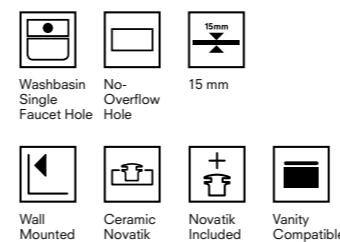

SmarHygiene is offered as standard in all products.