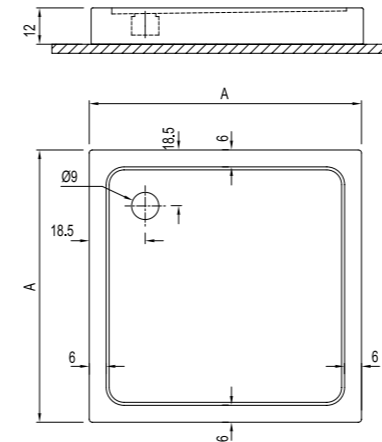

Size cm	Product	Code
100x100 cm	Shower Tray	310201300016
90x90 cm	Shower Tray	310201300017
80x80 cm	Shower Tray	310201300015

12cm

Monoblock

Size cm	A
80x80	80
90x90	90
100x100	100