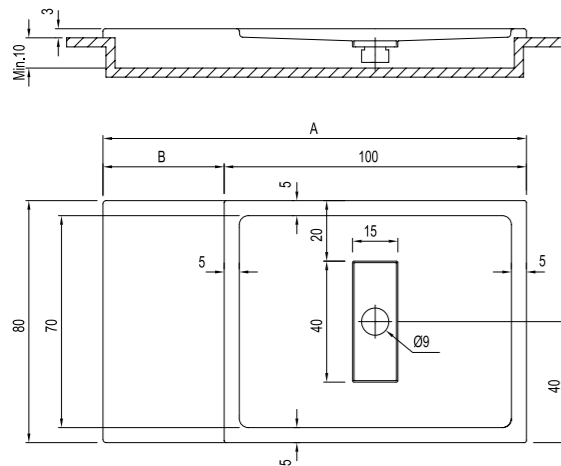

FLAT RECTANGULAR [Height: 3 cm*]

Size cm	Product	Code
120x90 cm	Shower Tray (With White Seat)	310201300511
160x80 cm	Shower Tray (With White Seat)	310201300093
	Shower Tray (With Chrome Seat)	310201300504
140x80 cm	Shower Tray (With White Seat)	310201300507
	Shower Tray (With Chrome Seat)	310201300509
120x80 cm	Shower Tray (With White Seat)	310201300091
	Shower Tray (With Chrome Seat)	310201300498
100x80 cm	Shower Tray (With White Seat)	310201300092
	Shower Tray (With Chrome Seat)	310201300501

3cm

Flat

Size cm	A	B
100x80	100	0
120x80	120	20
140x80	140	40
160x80	160	60

! In order to install the installment and shower tray, it should be mounted on the ground before the finished floor application. 10 m distance is required for the installation of a shower tray and drains trap under the finished floor.

* The specified height is the distance from the finished floor to the top of the shower tray.

** This shower drains trap to be used increases the minimum depth by 2 cm.

MONOBLOCK RECTANGULAR [Height: 13 cm*]

Size cm	Product	Code
160x80 cm	Shower Tray (With White Seat)	310201300089
	Shower Tray (With Chrome Seat)	310201300090
140x80 cm	Shower Tray (With White Seat)	310201300323
	Shower Tray (With Chrome Seat)	310201300495
120x80 cm	Shower Tray (With White Seat)	310201300087
	Shower Tray (With Chrome Seat)	310201300486
100x80 cm	Shower Tray (With White Seat)	310201300088
	Shower Tray (With Chrome Seat)	310201300490

13cm

Monoblock

Size cm	A	B
100x80	100	0
120x80	120	20
140x80	140	40
160x80	160	60