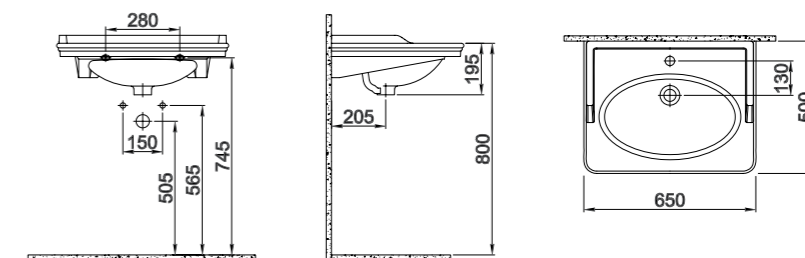

Single Tap Hole White 310200200220

SHELF WASHBASIN

65x50 cm
With overflow hole
Suitable for wall mount
Novatik waste is not included
Furniture mounted with seat

Single Tap Hole White 310200200218

SmarterHygiene is offered as standard in all products.