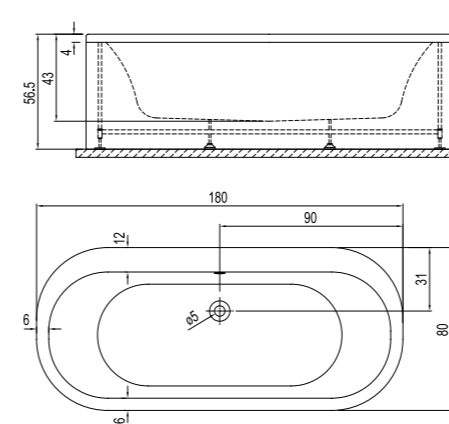

Size cm	Product	Code
180x80 cm	Bathtub	310201301324
	Bathtub (Feet Included)	310201301325
	Bathtub (Feet / 360° Panel Included)	310201300294
180x80 cm Comfort Hydromassage Function	Bathtub (Feet / Siphon / 360° Panel Included)	310201300292
	Bathtub (Feet / Siphon Included)	310201300291
180x80 cm Exclusive Hydromassage Function	Bathtub (Feet / Siphon / 360° Panel Included)	310201300293
	Bathtub (Feet / Siphon Included)	310201301326
180x80 cm Elite Hydromassage Function	Bathtub (Feet / Siphon / 360° Panel Included)	310201301334
	Bathtub (Feet / Siphon Included)	310201301327
150x80 cm	Bathtub	310201301340
	Bathtub (Feet Included)	310201301341
	Bathtub (Feet / 360° Panel Included)	310201300296
150x80 cm Comfort Hydromassage Function	Bathtub (Feet / Siphon / 360° Panel Included)	310201301344
	Bathtub (Feet / Siphon Included)	310201301546
150x80 cm Exclusive Hydromassage Function	Bathtub (Feet / Siphon / 360° Panel Included)	310201301348
	Bathtub (Feet / Siphon Included)	310201301342
150x80 cm Elite Hydromassage Function	Bathtub (Feet / Siphon / 360° Panel Included)	310201301352
	Bathtub (Feet / Siphon Included)	310201301343