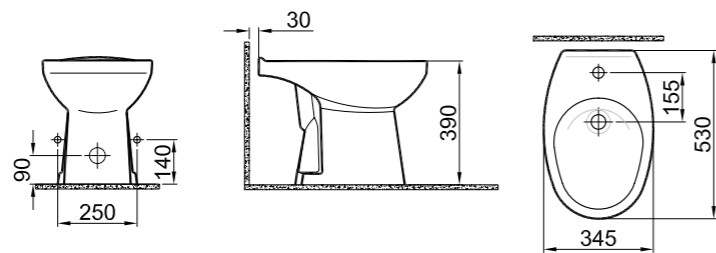

OPTIMUM

BIDET

53x34,5 cm
With overflow hole

COLOR	CODE
White	310200900011