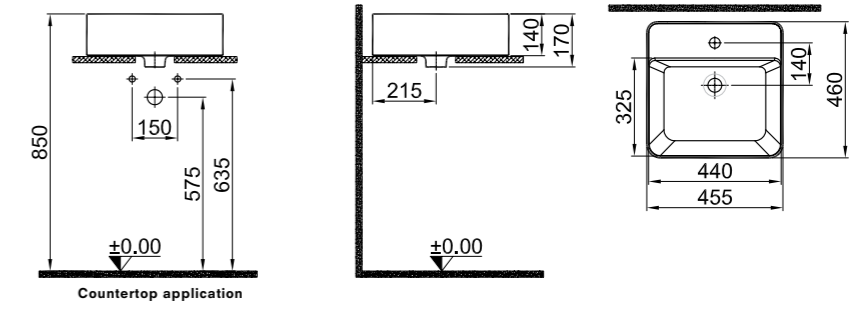

SMARTEDGE COUNTERTOP WASHBASIN

45x45 cm
Sink faucet center hole, no overflow hole
5.5 mm thickness
Ceramic novatic waste is included

COLOR	CODE
Matte White	310200200016
Matte Mink	310200200019
Matte Anthracite	310200200018
Matte Black	310200200017