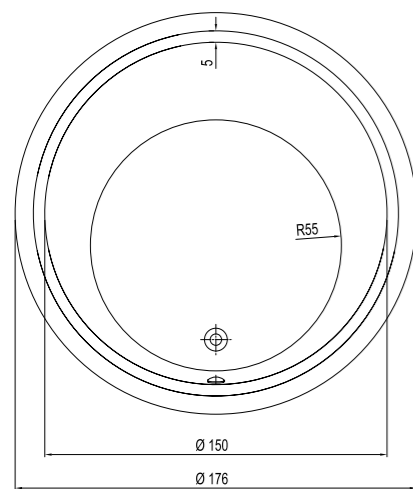

DOT

Size cm	Product	Color	Code	
Ø176 cm	Bathtub (Feet / Wood 360° Panel Included)	African Walnut	310201301442	
		Wengé	310201301443	
		Teak	310201300308	
	Comfort	Hydromassage Bathtub (Feet / Wood 360° Panel Included)	African Walnut	310201301432
			Wengé	310201301433
			Teak	310201301434
	Exclusive	Hydromassage Bathtub (Feet / Wood 360° Panel Included)	African Walnut	310201301436
			Wengé	310201301437
			Teak	310201301438
		Hydromassage Bathtub (Feet / Siphon Included)		310201301429
	Elite	Hydromassage Bathtub (Feet / Wood 360° Panel Included)	African Walnut	310201300306
			Wengé	310201300307
Teak			310201301440	
	Hydromassage Bathtub (Feet / Siphon Included)		310201301430