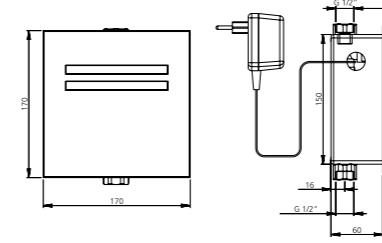

TRENDY

Trendy Built-in with Automatic Sensor (Photocell)
Urinal Flush System (Electric)

410201000004