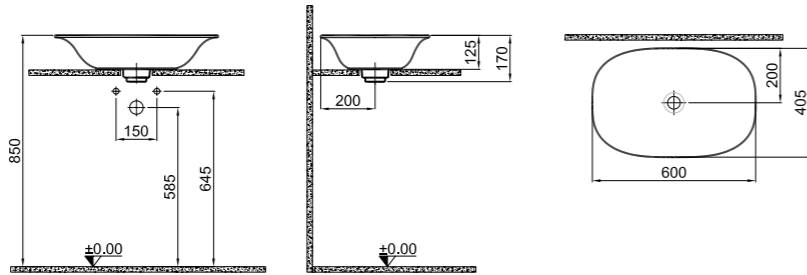

WALL HUNG WC PAN

55x37 cm

Built-in cleaning pipe inlet
Concealed and easy installation (Smart installation)
3/6 lt function

With Cleaning Pipe

White	310200100122
Matte White	310200100123

Without Cleaning Pipe

White	310200100124
Matte White	310200100125

- Bidet Hose Universal Application Wall-hung
- Concealed Installation
- Easy Installation