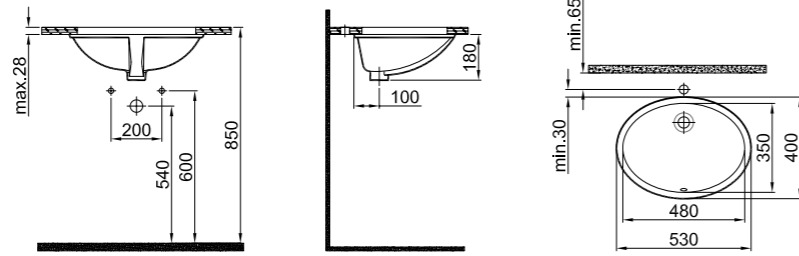

UNDERCOUNTER WASHBASINS

OPTIMUM UNDERCOUNTER BUILT-IN WASHBASIN

53x40 cm
No tap hole, no overflow hole
Novatik waste is not included

COLOR	CODE
White	31020020096

OPTIMUM UNDERCOUNTER BUILT-IN WASHBASIN

56x42 cm
No tap hole, no overflow hole
Novatik waste is not included

White	310200200100

UNDERCOUNTER BUILT-IN WASHBASIN

48x38 cm
No tap hole, no overflow hole
Novatik waste is not included

White	310200200095

SMALL WASHBASINS

Idea 2.0 Washbasin / 45x45 cm
310200200064