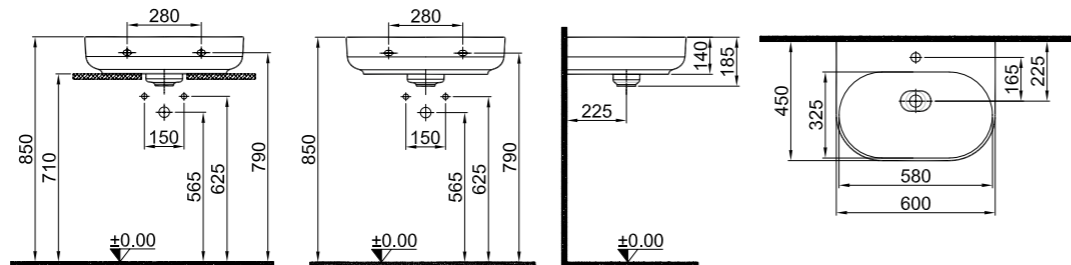

Countertop application

SmartHygiene is offered as standard in all products.

COUNTERTOP WASHBASIN

NEW PRODUCT

60x45 cm

Central faucet hole, no overflow hole
Suitable for wall mount
Ceramic novatic waste is included