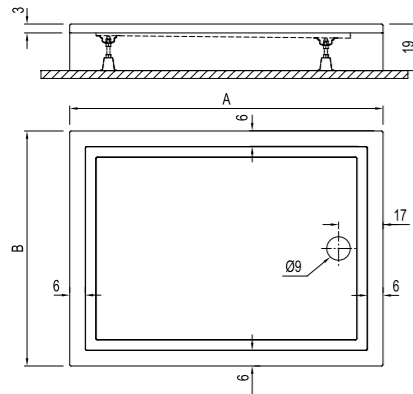

Size cm	A	B
90x75	90	75
100x75	100	75
110x75	110	75
120x75	120	75
130x75	130	75
140x75	140	75
150x75	150	75
160x75	160	75
170x75	170	75

Size cm	A	B
90x70	90	70
100x70	100	70
110x70	110	70
120x70	120	70
130x70	130	70
140x70	140	70
150x70	150	70
160x70	160	70
170x70	170	70