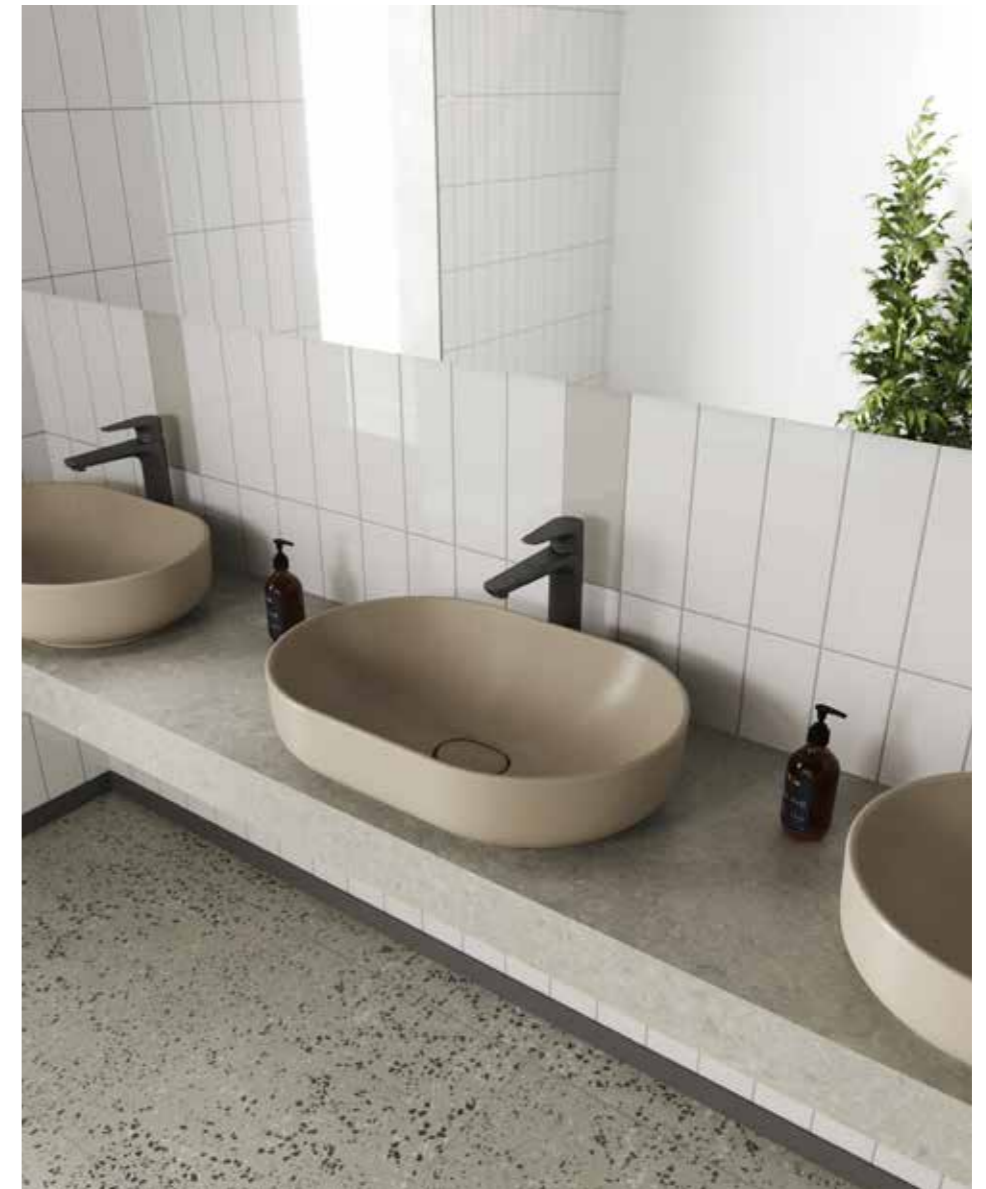

COLOR OPTIONS

Zerok 2.0 Countertop Vessel Washbasin Matte Mink / **60x40 cm**
310200200386