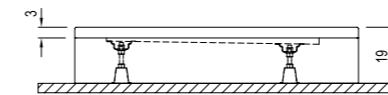

Size cm	Product	Code
100x100 cm	Shower Tray (Feet / Front Panel Included)	310201300774
	Shower Tray (Feet / L Panel Included)	310201300185
95x95 cm	Shower Tray (Feet / Front Panel Included)	310201300799
	Shower Tray (Feet / L Panel Included)	310201300201
90x90 cm	Shower Tray (Feet / Front Panel Included)	310201300776
	Shower Tray (Feet / L Panel Included)	310201300188
80x80 cm	Shower Tray (Feet / Front Panel Included)	310201300333
	Shower Tray (Feet / L Panel Included)	310201300334
75x75 cm	Shower Tray (Feet / Front Panel Included)	310201300753
	Shower Tray (Feet / L Panel Included)	310201301585
70x70 cm	Shower Tray (Feet / Front Panel Included)	310201300183
	Shower Tray (Feet / L Panel Included)	310201300772

19cm

With Side Panels

Size cm	A	B
70x70	70	70
75x75	75	75
80x80	80	80
90x90	90	90
95x95	95	95
100x100	100	100