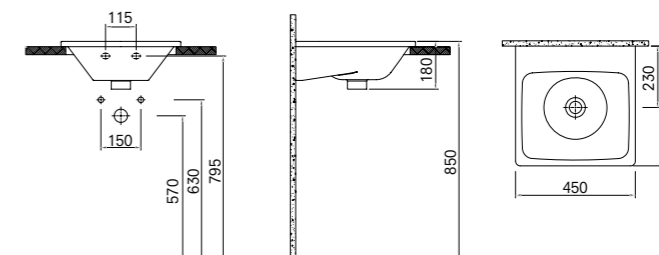

45x45 cm

Central faucet hole, no overflow hole
Novatik waste is not included
Furniture mounted with seat

COLOR

CODE

White 310200200064