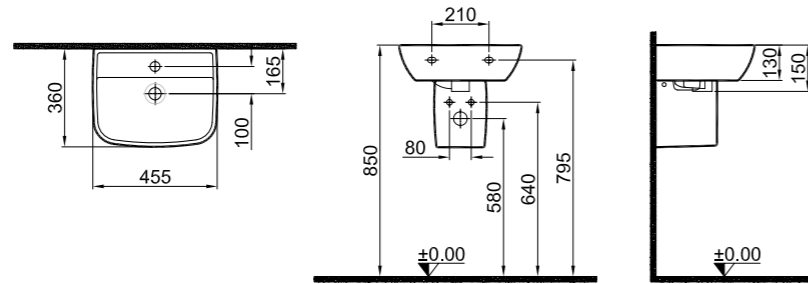

SMALL WASHBASINS

BABEL WASHBASIN

45x36 cm
With overflow hole
Suitable for wall mount
Novatik waste is not included

PRODUCT	COLOR	CODE
Washbasin	White	310200200052
Slim Half Pedestal	White	310200800012

IDEA 2.0 WASHBASIN

45x45 cm
Central faucet hole, no overflow hole
Novatik waste is not included
Furniture mounted with seat

White	310200200064