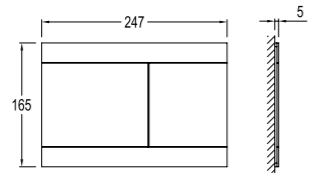

SOLID

Brushed Stainless Steel	410200300059