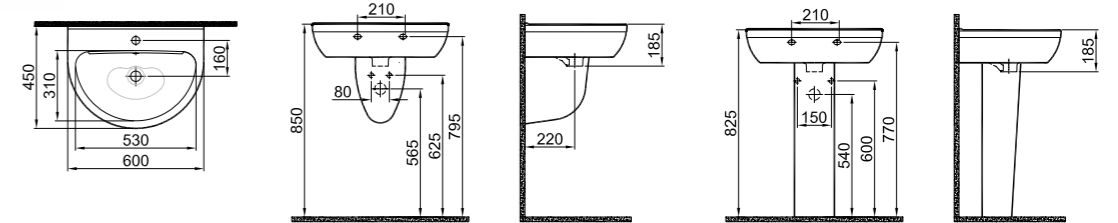

Wc-
Mounted
Bidet

IDEA 2.0

Shelf Washbasin / 100x45 cm
310200200318

PRODUCT COLOR CODE

WASHBASIN

NEW PRODUCT

60x45 cm
With overflow hole
Suitable for wall mount
Novatik waste is not included

Washbasin	White	310200200440
Pedestal	White	310200800015
Half Pedestal	White	310200800017