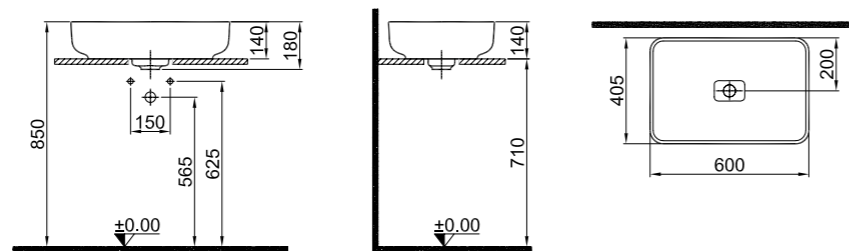

Countertop application

COUNTERTOP WASHBASIN

NEW PRODUCT

60x45 cm

Central faucet hole, no overflow hole
Suitable for wall mount
Ceramic novatic waste is included

COLOR	CODE
White	310200200419
Black	310200200472
Matte Black	310200200473
Matte Pearl	310200200474
Matte Mink	310200200475
Matte White	310200200476
Matte Anthracite	310200200477