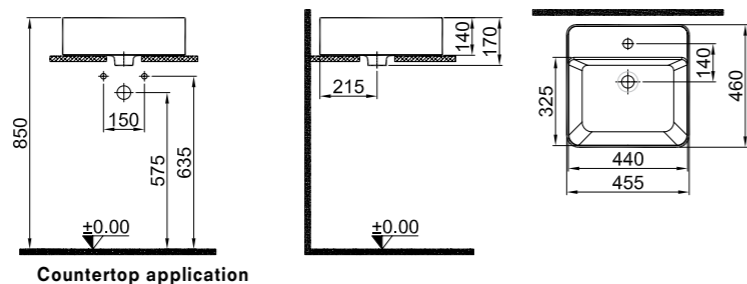

SMARTEDGE

COUNTERTOP WASHBASIN

Ø45 cm
Central faucet hole, no overflow hole
5.5 mm thin wall
Ceramic novatic waste is included

COLOR	CODE
White	310200200010
Matte White	310200200011
Matte Black	310200200012
Matte Anthracite	310200200013
Matte Mink	310200200014

COUNTERTOP WASHBASIN

50x40 cm
Central faucet hole, no overflow hole
5.5 mm thin wall
Ceramic novatic waste is included

White	310200200005
Matte White	310200200006
Matte Black	310200200007
Matte Anthracite	310200200008
Matte Mink	310200200009

COUNTERTOP WASHBASIN

45x45 cm
Central faucet hole, no overflow hole
5.5 mm thin wall
Ceramic novatic waste is included

White	310200200015
Matte White	310200200016
Matte Black	310200200017
Matte Anthracite	310200200018
Matte Mink	310200200019

ZERO 2.0

Countertop Washbasin / 60x40 cm
310200200381