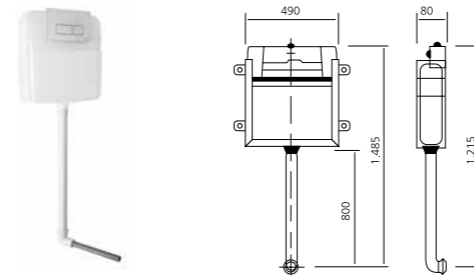

In-wall Slim Concealed Cistern
(For squat-WC pan)

410200300053