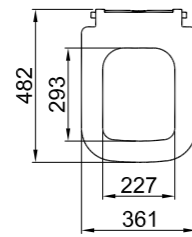

White 310200700038