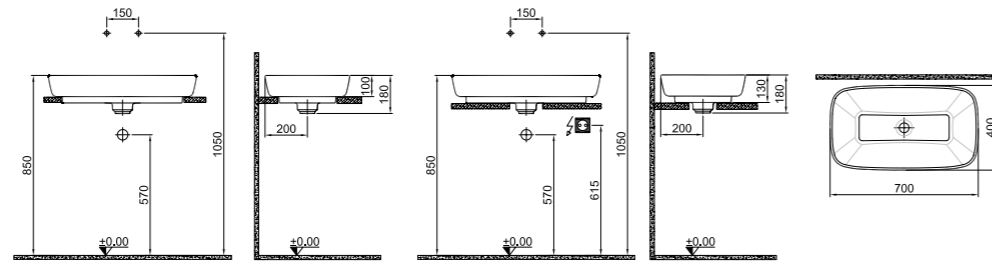

COUNTERTOP WASHBASINS

DOVE COUNTERTOP BOWL WASHBASIN

70x40 cm

No faucet hole and no overflow hole
Compatible with wall mounted and high washbasin mixers
Ceramic novatic waste is included

PRODUCT	COLOR	CODE
Without Led	White	310200200210
With Led	White	310200200212
Without Led	Matte Black	310200200211
With Led	Matte Black	310200200213

- Without Tap Hole (Vessel)
- No-Overflow Hole
- Compatible with Wall mounted Built-In Faucet
- Compatible with Countertop Faucet
- Ceramic Novatik
- Novatik Included