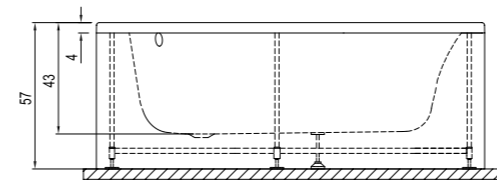

BABEL LEFT ASYMMETRIC

Size cm	Product	Code
150x100 cm	Bathtub	310201301220
	Bathtub (Feet Included)	310201301221
	Bathtub (Feet / Front Panel Included)	310201301238
150x100 cm Hydromassage Function	Comfort Hydromassage Bathtub (Feet / Siphon / Front Panel Included)	310201301231
	Exclusive Hydromassage Bathtub (Feet / Siphon / Front Panel Included)	310201301235
	Elite Hydromassage Bathtub (Feet / Siphon / Front Panel Included)	310201300353

BABEL RIGHT ASYMMETRIC

Size cm	Product	Code
150x100 cm	Bathtub	310201301181
	Bathtub (Feet Included)	310201301182
	Bathtub (Feet / Front Panel Included)	310201300264
150x100 cm Hydromassage Function	Comfort Hydromassage Bathtub (Feet / Siphon / Front Panel Included)	310201301183
	Exclusive Hydromassage Bathtub (Feet / Siphon / Front Panel Included)	310201301188
	Elite Hydromassage Bathtub (Feet / Siphon / Front Panel Included)	310201301190