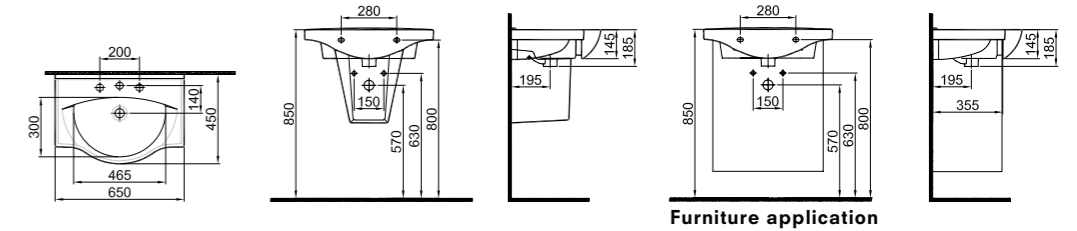

65x45 cm
 With overflow hole
 Suitable for wall mount
 Novatik waste is not included
 Furniture mounted with seat

PRODUCT	COLOR	CODE
Washbasin	White	310200200088
Half Pedestal	White	310200800007

OPTIMUM SHELF WASHBASIN