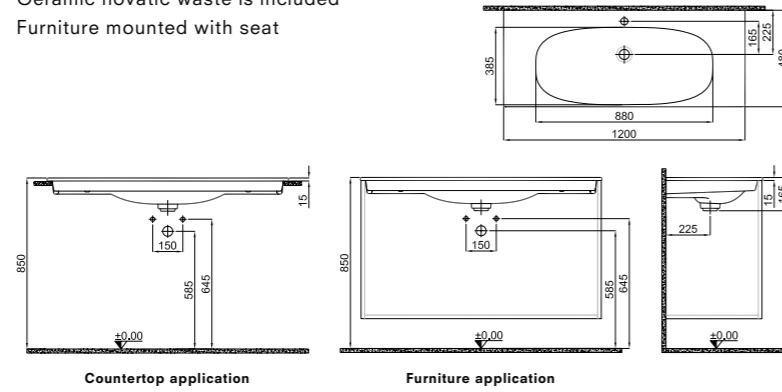

COLOR OPTIONS

SPIRIT SHELF WASHBASIN

120x48 cm

Central faucet hole, no overflow hole
15 mm thin stripe
Ceramic novatic waste is included
Furniture mounted with seat

Matte White 310200200194