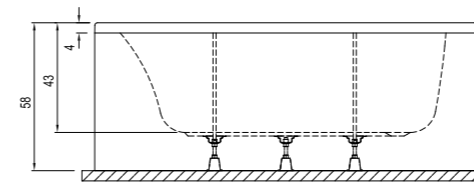

Size cm	Product	Code
160x80 cm	Bathtub	310201301283
	Bathtub (Feet Included)	310201300278
	Bathtub (Feet / Front Panel Included)	310201300279
	Bathtub (Feet / L Panel Included)	310201300280
160x80 cm Comfort	Bathtub (Feet / Siphon / Front Panel Included)	310201301284
Hydromassage Function	Bathtub (Feet / Siphon / L Panel Included)	310201301287
160x80 cm Exclusive	Bathtub (Feet / Siphon / Front Panel Included)	310201301285
Hydromassage Function	Bathtub (Feet / Siphon / L Panel Included)	310201301288
160x80 cm Elite	Bathtub (Feet / Siphon / Front Panel Included)	310201301286
Hydromassage Function	Bathtub (Feet / Siphon / L Panel Included)	310201301289
150x80 cm	Bathtub	310201301210
	Bathtub (Feet Included)	310201301211
	Bathtub (Feet / Front Panel Included)	310201300267
	Bathtub (Feet / L Panel Included)	310201300268
150x80 cm Comfort	Bathtub (Feet / Siphon / Front Panel Included)	310201301212
Hydromassage Function	Bathtub (Feet / Siphon / L Panel Included)	310201301215
150x80 cm Exclusive	Bathtub (Feet / Siphon / Front Panel Included)	310201301213
Hydromassage Function	Bathtub (Feet / Siphon / L Panel Included)	310201301216
150x80 cm Elite	Bathtub (Feet / Siphon / Front Panel Included)	310201301214
Hydromassage Function	Bathtub (Feet / Siphon / L Panel Included)	310201301217