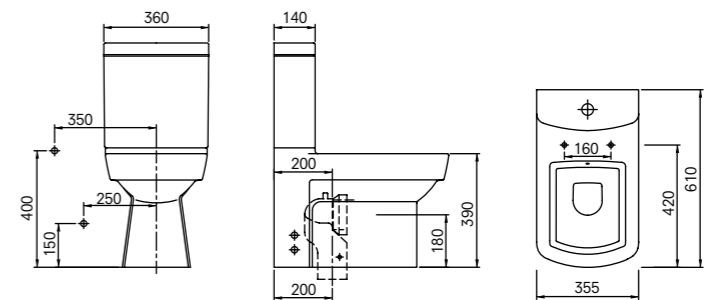

SmarterHygiene is offered as standard in all products.