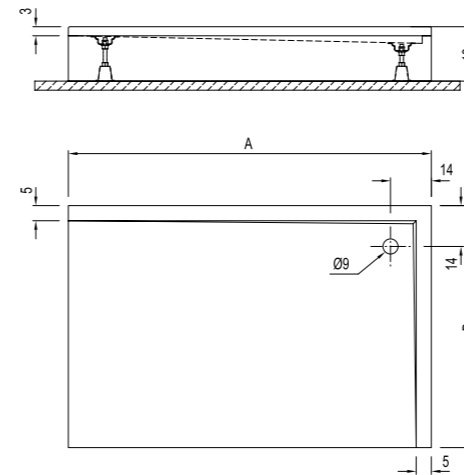

Size cm	Product	Code
140x80 cm	Shower Tray (Feet Included)	310201300433
	Shower Tray (Feet / Front Panel Included)	310201300071
	Shower Tray (Feet / L Panel Included)	310201300072
120x80 cm	Shower Tray (Feet Included)	310201300443
	Shower Tray (Feet / Front Panel Included)	310201300321
	Shower Tray (Feet / L Panel Included)	310201300445
110x80 cm	Shower Tray (Feet Included)	310201300459
	Shower Tray (Feet / Front Panel Included)	310201300460
	Shower Tray (Feet / L Panel Included)	310201300462
100x80 cm	Shower Tray (Feet Included)	310201300408
	Shower Tray (Feet / Front Panel Included)	310201300409
	Shower Tray (Feet / L Panel Included)	310201300411
90x80 cm	Shower Tray (Feet Included)	310201300414
	Shower Tray (Feet / Front Panel Included)	310201300415
	Shower Tray (Feet / L Panel Included)	310201300416
120x75 cm	Shower Tray (Feet Included)	310201300470
	Shower Tray (Feet / Front Panel Included)	310201300471
	Shower Tray (Feet / L Panel Included)	310201300473

18cm

Monoblock

Size cm	A	B
140x80	140	80
120x80	120	80
100x80	100	80
110x80	110	80
120x75	120	75