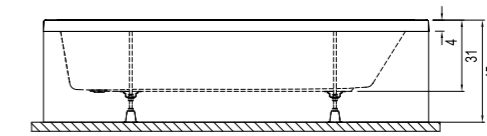

BASICS ASYMMETRIC

Right Asymmetrical

Left Asymmetrical

Size cm	Product	Code
170x75 cm	Bathtub	310201301024
	Bathtub (Feet Included)	310201301025
	Bathtub (Feet / Front Panel Included)	310201301026
	Bathtub (Feet / Front and Side Panel Included)	310201301574