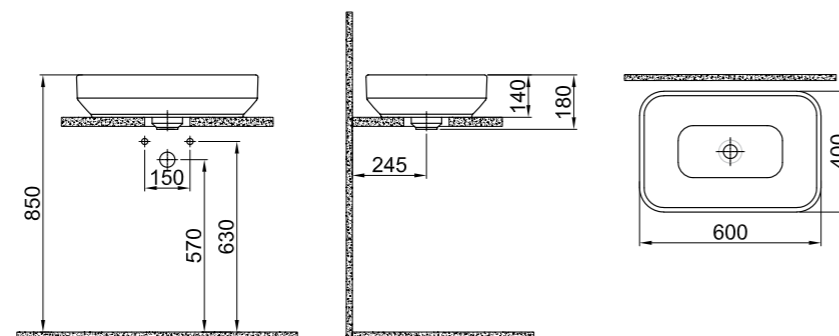

SmarterHygiene is offered as standard in all products.

FOLD PRO COUNTERTOP WASHBASIN

80x48 cm
With overflow hole
Suitable for wall mount
Ceramic novatik waste is included

White	310200200130