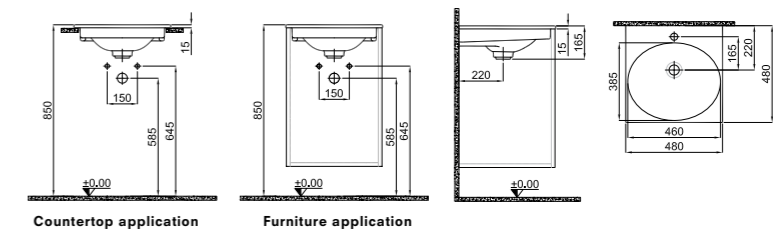

SmarHygiene is offered as standard in all products.