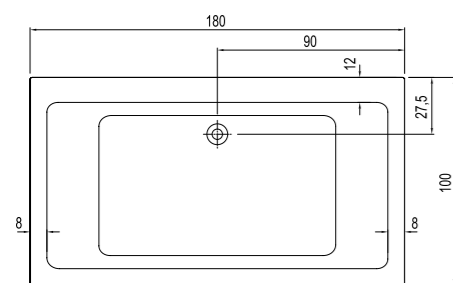

Size cm	Product	Code
180x100 cm	Bathtub	310201300358
	Bathtub (Feet Included)	310201301362
	Bathtub (Feet / Front Panel Included)	310201301378
	Bathtub (Feet / Front and Side Panel Included)	310201300300
	Bathtub (Feet / Front and 2 Side Panels Included)	310201300303
	Bathtub (Feet / 2 Front and 2 Side Panel Included)	310201301419
180x100 cm Comfort Hydromassage Function	Bathtub (Feet / Siphon Included)	310201301363
	Bathtub (Feet / Siphon / Front Panel Included)	310201300297
	Bathtub (Feet / Siphon / Front and Side Panel Included)	310201300298
	Bathtub (Feet / Siphon / Front and 2 Side Panel Included)	310201301396
180x100 cm Exclusive Hydromassage Function	Bathtub (Feet / Siphon / 2 Front and 2 Side Panel Included)	310201300304
	Bathtub (Feet / Siphon / Front Panel Included)	310201301370
	Bathtub (Feet / Siphon / Front and Side Panel Included)	310201301385
180x100 cm Elite Hydromassage Function	Bathtub (Feet / Siphon / Front and 2 Side Panel Included)	310201300302
	Bathtub (Feet / Siphon / 2 Front and 2 Side Panel Included)	310201300305
	Bathtub (Feet / Siphon / Front Panel Included)	310201301374
180x100 cm Elite Hydromassage Function	Bathtub (Feet / Siphon / Front and Side Panel Included)	310201301389
	Bathtub (Feet / Siphon / Front and 2 Side Panel Included)	310201301402
	Bathtub (Feet / Siphon / 2 Front and 2 Side Panel Included)	310201301415