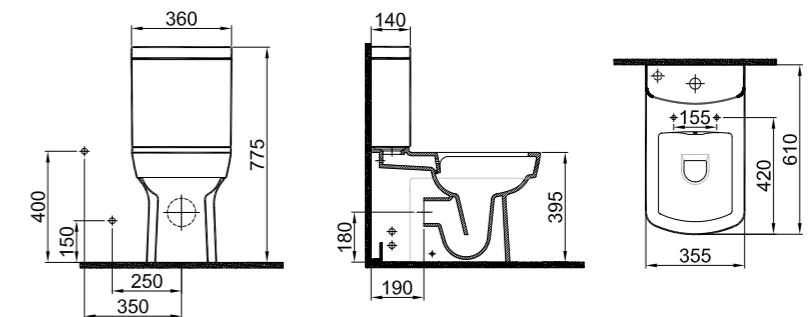

BACK TO WALL SMARTWASH (RIMLESS) WC PAN SET

61x35.5 cm
Built-in cleaning pipe inlet
Jet Flush (SmartWash)
Saves space (d = 61 cm)
3/6 lt function

Cistern
Bottom entry WC inlet, top control

PRODUCT	COLOR	CODE
With Cleaning Pipe		
Wc Pan	White	310200100066
Without Cleaning Pipe		
Wc Pan	White	310200100065
Cistern	White	310200400020
Side Inlet Cistern	White	310200400022

Back to
Wall Wc

Jet
Flush
Wc

Compact
Back to
Wall Wc