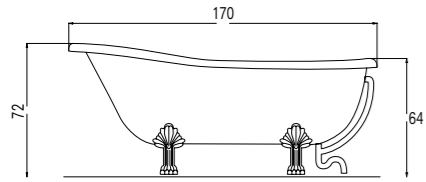

Product	Code
Wooden (Sapelle) Faucet Bar	310201301180

VICTORIAN

Size cm	Product	Code
170x80 cm	Bathtub (including siphon)	410201100001

— The product has its own panel on the outside.

BOND

Size cm	Product	Code
	Bathtub	310201300310
190x100 cm	Bathtub (Feet Included)	310201301445
	Hydromassage Bathtub (Siphon / Feet / U Panel Included)	310201300312
190x100 cm	Hydromassage Bathtub (Siphon / Feet / U Panel Included)	310201300311
Comfort	Hydromassage Bathtub (Feet / Siphon Included)	310201301446
190x100 cm	Hydromassage Bathtub (Siphon / Feet / U Panel Included)	310201300359
Exclusive	Hydromassage Bathtub (Feet / Siphon Included)	310201301447
190x100 cm	Hydromassage Bathtub (Siphon / Feet / U Panel Included)	310201301449
Elite	Hydromassage Bathtub (Feet / Siphon Included)	310201301448