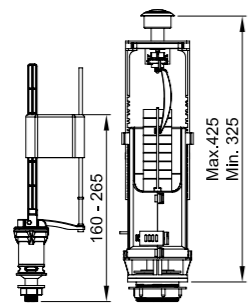

PLASTIC CISTERNS

CODE

Close-coupled Plastic Cistern

410200600001

Wall-Hung Plastic Cistern

410200600002

CISTERN MECHANISMS

3/6 Liter, Two-stage
Compatible with bottom inlet WC pan cistern