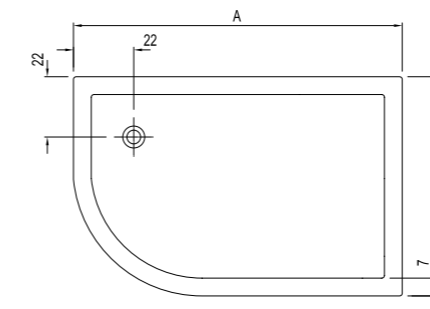

FLAT QUADRANT [Height: 3 cm*]

Size cm	Product	Code
100x100 cm	Shower Tray	310201300186
95x95 cm	Shower Tray	310201300205
90x90 cm	Shower Tray	310201300189
80x80 cm	Shower Tray	310201300178
75x75 cm	Shower Tray	310201300203
70x70 cm	Shower Tray	310201300179

Size cm	A	B
70x70	70	70
75x75	75	75
80x80	80	80
90x90	90	90
95x95	95	95
100x100	100	100

! In order to install the installment and shower tray, it should be mounted on the ground before the finished floor application.
9 cm distance is required for the installation of a shower tray and drains trap under the finished floor.
* The specified height is the distance from the finished floor to the top of the shower tray.
** This shower drains trap to be used increases the minimum depth by 2 cm.

FLAT ASYMMETRIC [Height: 3 cm*]

	Size cm	Product	Code
Asymmetrical Left	120x90 cm	Shower Tray	310201300789
	120x80 cm	Shower Tray	310201300194
	100x80 cm	Shower Tray	310201300198

	Size cm	Product	Code
Asymmetrical Right	120x90 cm	Shower Tray	310201300781
	120x80 cm	Shower Tray	310201300765
	100x80 cm	Shower Tray	310201300783

Size cm	A	B
100x80	100	80
120x80	120	80
120x90	120	90

! In order to install the installment and shower tray, it should be mounted on the ground before the finished floor application.
9 cm distance is required for the installation of a shower tray and drains trap under the finished floor.
* The specified height is the distance from the finished floor to the top of the shower tray.
** This shower drains trap to be used increases the minimum depth by 2 cm.