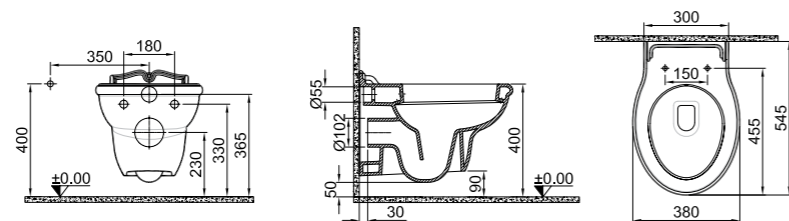

PRODUCT	COLOR	CODE
With Cleaning Pipe		
Wc Pan	White	310200100082
Without Cleaning Pipe		
Wc Pan	White	310200100083
Wc Seat&Cover	White	410200400050