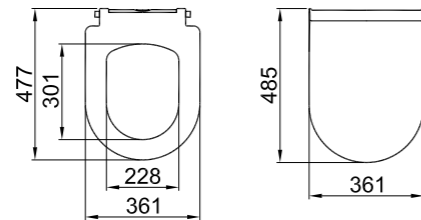

Ultra Slim
Wc Seat &
Cover

Duroplast
Wc Seat &
Cover

Slow
Closing
Seat &
Cover

Removable
Closet
Seat &
Cover