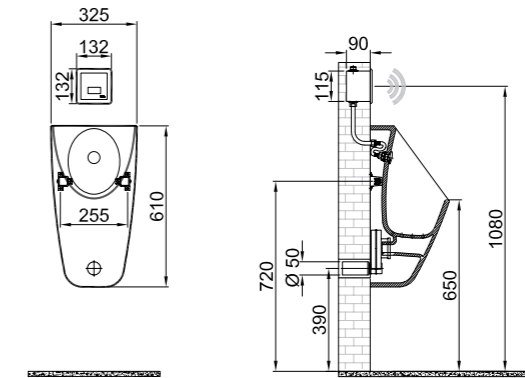

ZERO URINAL

60x32 cm

Concealed outlet back
Functions with nozzle
1 L AquaSmart Urinal
(Should be used with the Compact flush system)

PRODUCT	COLOR	CODE
Water Inlet Back	White	310200300001