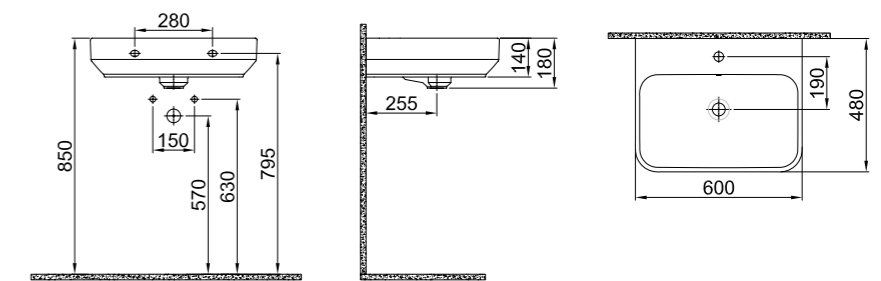

FOLD PRO COUNTERTOP WASHBASIN WITH SHELF

80x48 cm
With overflow hole
Suitable for wall mount
Ceramic novatik waste is included
Furniture mounted with seat

Single Tap Hole	White	310200200133
3 Tap Hole	White	310200200136