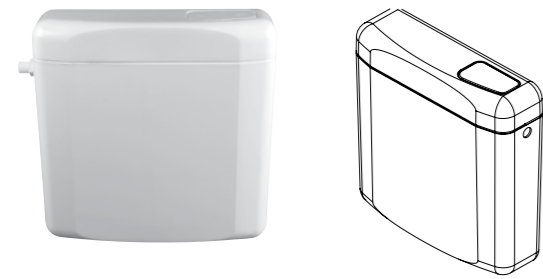

PLASTIC CISTERNS

CODE

Close-coupled Plastic Cistern

410200600001

Wall-Hung Plastic Cistern

410200600002

CISTERN MECHANISMS

3/6 Liter, Two-stage
Compatible with bottom inlet WC pan cistern