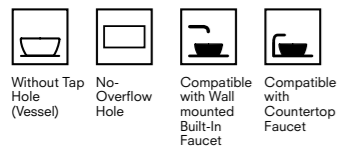

COLOR	CODE
White	310200200030

STIL PRO COUNTERTOP WASHBASIN

60x40 cm
 No faucet hole and no overflow hole
 Compatible with wall mounted and high washbasin mixers
 Novatik waste is not included

COLOR	CODE
White	310200200027