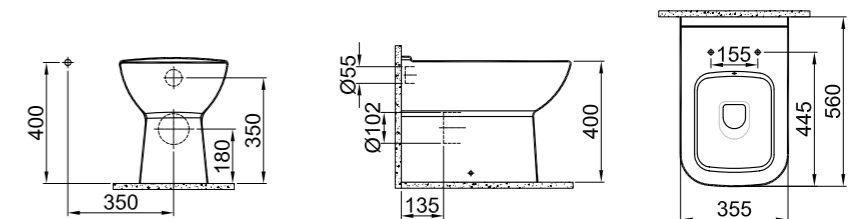

56x35.5 cm
Built-in cleaning pipe inlet
3/6 lt function

With Cleaning Pipe	White	310200100021
Without Cleaning Pipe	White	310200100023