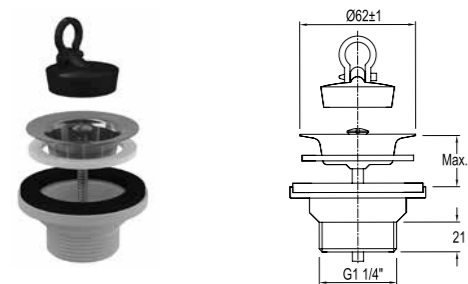

WASHBASIN WASTE

Chrome	410200600086

SIPHONS FOR BASINS

ETERNAL WASHBASIN WASTE PIPE

410200600065