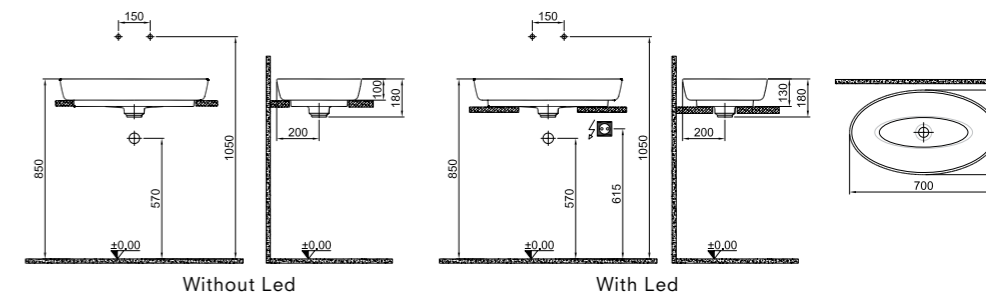

COUNTERTOP BOWL WASHBASIN

- Without Tap Hole (Vessel)
- No-Overflow Hole
- Compatible with Wall mounted Built-In Faucet
- Compatible with Countertop Faucet
- Ceramic Novatik
- Novatik Included

70x40 cm
No faucet hole and no overflow hole
Compatible with wall mounted and high washbasin mixers
Ceramic novatik waste is included

Without Led	White	310200200202
With Led	White	310200200204
Without Led	Matte Black	310200200203
With Led	Matte Black	310200200205