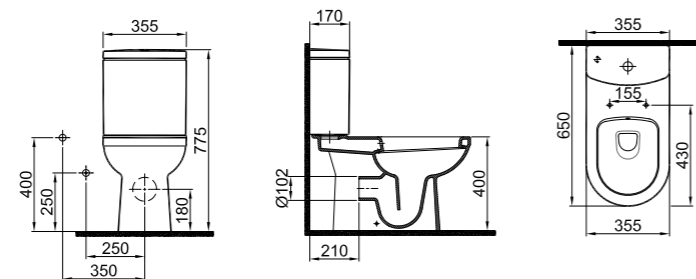

SmarHygiene is offered as standard in all products.

ULTRA SLIM SMART SEAT & COVER

NEW PRODUCT

Duroplast
With metal hinge
Top clamp

Easily removable soft close seat & cover (SmartSeat&Cover)

COLOR	CODE
White	310200700032