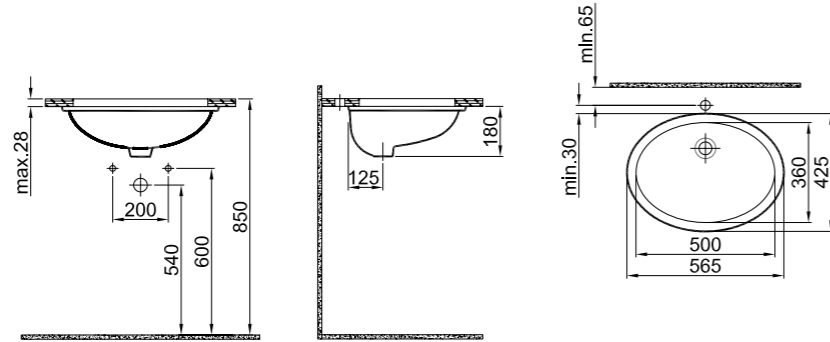

UNDERCOUNTER BUILT-IN WASHBASIN

48x38 cm
No tap hole, no overflow hole
Novatik waste is not included

White	310200200095