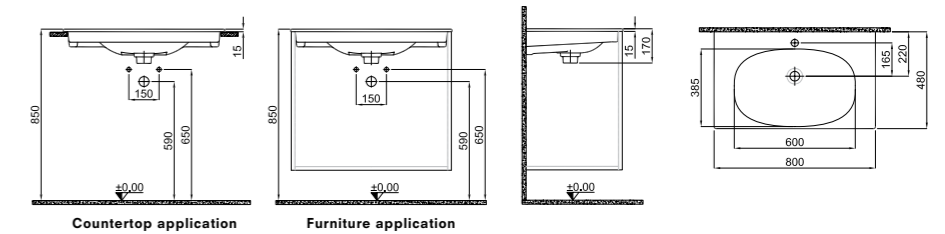

WASHBASIN BATHROOM FURNITURE

Idea 2.0 Shelf Washbasin / 80x45 cm
310200200321

COLOR CODE

SPIRIT SHELF WASHBASIN

120x48 cm
Central faucet hole, no overflow hole
15 mm thin stripe
Ceramic novatik waste is included
Furniture mounted with seat

White	310200200193
Matte White	310200200194

SPIRIT SHELF WASHBASIN

80x48 cm
Central faucet hole, no overflow hole
15 mm thin stripe
Suitable for wall mount
Ceramic novatik waste is included
Furniture mounted with seat

White	310200200191
Matte White	310200200192

SPIRIT SHELF WASHBASIN

48x48 cm
Central faucet hole, no overflow hole
15 mm thin stripe
Suitable for wall mount
Ceramic novatik waste is included
Furniture mounted with seat

White	310200200184
Matte White	310200200185
Matte Black	310200200186
Matte Pearl	310200200187
Matte Anthracite	310200200188
Matte Mink	310200200189

SmArHygiene is offered as standard in all products.