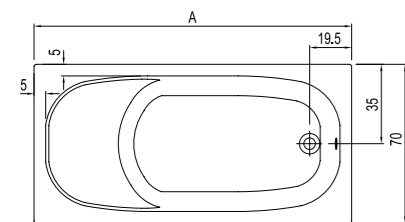

Size cm	A	B
110x70	110	52
120x70	120	62
130x70	130	72
140x70	140	82

QUADRANT
BATHTUBS

Babel Right Asymmetric Bath / 150x100 cm
310201300264

BABEL LEFT ASYMMETRIC

Size cm	Product	Code
150x100 cm	Bathtub	310201301220
	Bathtub (Feet Included)	310201301221
	Bathtub (Feet / Front Panel Included)	310201301238
150x100 cm Hydromassage Function	Comfort Hydromassage Bathtub (Feet / Siphon / Front Panel Included)	310201301231
	Exclusive Hydromassage Bathtub (Feet / Siphon / Front Panel Included)	310201301235
	Elite Hydromassage Bathtub (Feet / Siphon / Front Panel Included)	310201300353