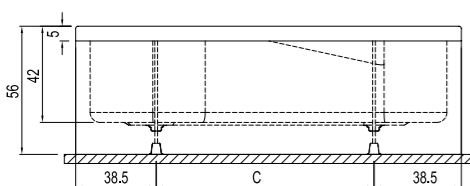

Size cm	A	B	C
150x70	150	70	76
160x70	160	70	86
170x70	170	70	96
170x75	170	75	96