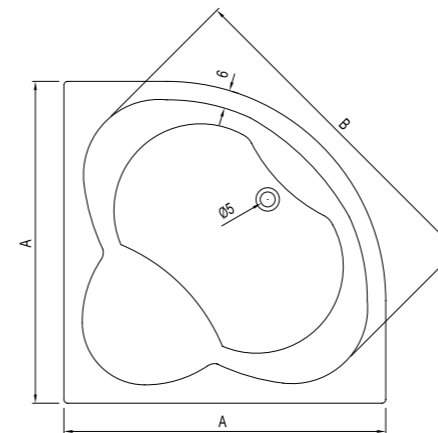

Size cm	Product	Code
130x130 cm	Bathtub (Feet Included)	310201301161
	Bathtub (Feet / Front Panel Included)	310201300257
130x130 cm Hydromassage Function	Comfort Hydromassage Bathtub (Feet / Siphon / Front Panel Included)	310201301166
	Exclusive Hydromassage Bathtub (Feet / Siphon / Front Panel Included)	310201300255
	Elite Hydromassage Bathtub (Feet / Siphon / Front Panel Included)	310201301169
120x120 cm	Bathtub (Feet Included)	310201301147
	Bathtub (Feet / Front Panel Included)	310201300352
120x120 cm Hydromassage Function	Comfort Hydromassage Bathtub (Feet / Siphon / Front Panel Included)	310201301152
	Exclusive Hydromassage Bathtub (Feet / Siphon / Front Panel Included)	310201301154
	Elite Hydromassage Bathtub (Feet / Siphon / Front Panel Included)	310201301156
110x110 cm	Bathtub (Feet Included)	310201301135
	Bathtub (Feet / Front Panel Included)	310201300351
110x110 cm Hydromassage Function	Comfort Hydromassage Bathtub (Feet / Siphon / Front Panel Included)	310201300253
	Exclusive Hydromassage Bathtub (Feet / Siphon / Front Panel Included)	310201301141
	Elite Hydromassage Bathtub (Feet / Siphon / Front Panel Included)	310201300254

Size cm	A	A
110x110	110	115
120x120	120	125
130x130	130	135