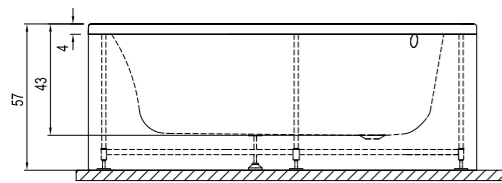

BABEL LEFT ASYMMETRIC

Size cm	Product	Code
150x100 cm	Bathtub	310201301220
	Bathtub (Feet Included)	310201301221
	Bathtub (Feet / Front Panel Included)	310201301238
150x100 cm Hydromassage Function	Comfort Hydromassage Bathtub (Feet / Siphon / Front Panel Included)	310201301231
	Exclusive Hydromassage Bathtub (Feet / Siphon / Front Panel Included)	310201301235
	Elite Hydromassage Bathtub (Feet / Siphon / Front Panel Included)	310201300353

BABEL RIGHT ASYMMETRIC

Size cm	Product	Code
150x100 cm	Bathtub	310201301181
	Bathtub (Feet Included)	310201301182
	Bathtub (Feet / Front Panel Included)	310201300264
150x100 cm Hydromassage Function	Comfort Hydromassage Bathtub (Feet / Siphon / Front Panel Included)	310201301183
	Exclusive Hydromassage Bathtub (Feet / Siphon / Front Panel Included)	310201301188
	Elite Hydromassage Bathtub (Feet / Siphon / Front Panel Included)	310201301190