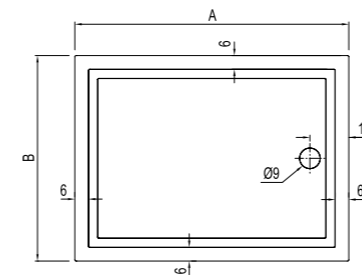

Size cm	A	B
100x80	100	80
120x80	120	80
130x80	130	80
140x80	140	80
150x80	150	80
160x80	160	80
170x80	170	80