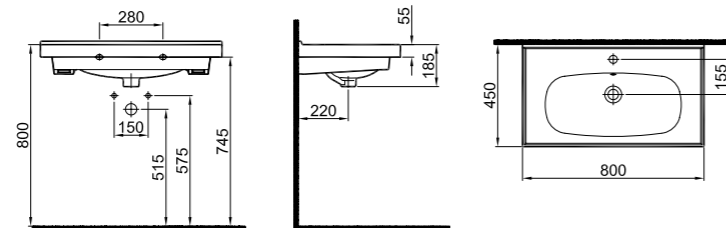

80x45cm
 With overflow hole
 Suitable for wall mount
 Novatik waste is not included
 Furniture mounted with seat

COLOR	CODE
White	310200200076

BASICS COUNTERTOP WASHBASIN

65x45 cm
 With overflow hole
 Suitable for wall mount
 Novatik waste is not included
 Furniture mounted with seat