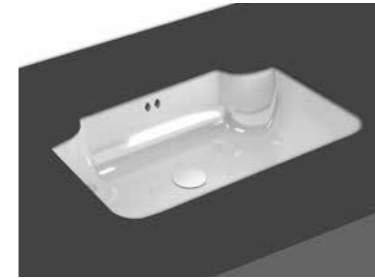

VICTORIAN UNDERCOUNTER BUILT-IN WASHBASIN