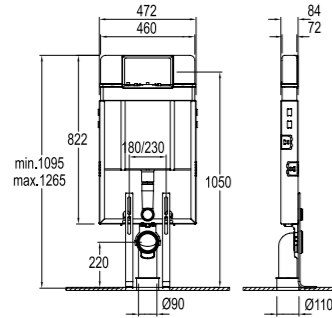

VERSUS CONCEALED CISTERNS

DESCRIPTION

CODE

* 3/6 Liters Flushing Volume 310200500016

Suitable for use with wall-hung WC pans
Suitable for in-wall application
8 cm product thickness (excluding sewage arm)
90 or 110 cm sewage arm can be used
Isolation on the body against condensation (a.k.a. sweating).
Top water inlet