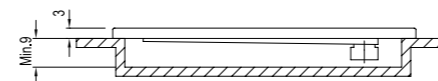

Size cm	Product	Code
	100x100 cm	Shower Tray	310201300184
	95x95 cm	Shower Tray	310201300797
	90x90 cm	Shower Tray	310201300187
	80x80 cm	Shower Tray	310201300177
	75x75 cm	Shower Tray	310201300332
	70x70 cm	Shower Tray	310201300182

3cm

Flat

Size cm	A	B
70x70	70	70
75x75	75	75
80x80	80	80
90x90	90	90
95x95	95	95
100x100	100	100