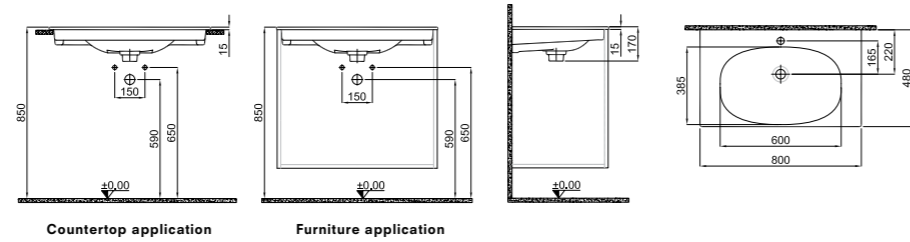

Matte White 310200200194

SPIRIT SHELF WASHBASIN

80x48 cm

Central faucet hole, no overflow hole
15 mm thin stripe
Suitable for wall mount
Ceramic novatic waste is included
Furniture mounted with seat

Matte White 310200200192