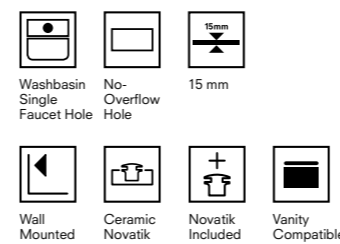

SmArHygiene is offered as standard in all products.