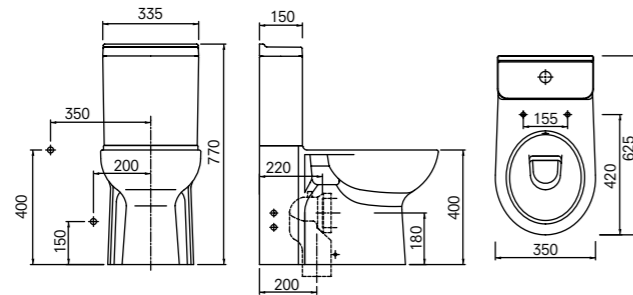

White 310200100080

SmarHygiene is offered as standard in all products.

OPTIMUM

BACK TO WALL WC PAN SET

**62.5x35 cm**Built-in cleaning pipe inlet
3/6 lt function**Cistern**

Bottom entry WC inlet, top control