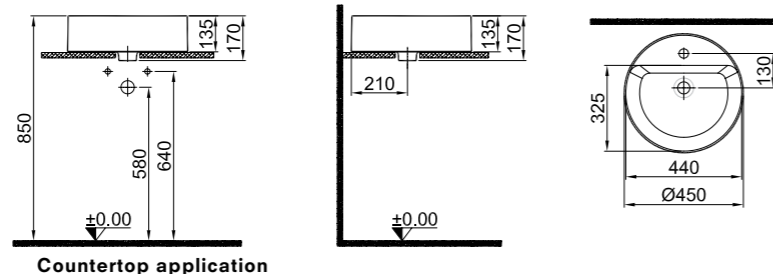

SMARTEDGE

Countertop Washbasin / 50x40 cm
 310200200005

SMARTEDGE

COUNTERTOP WASHBASIN

Ø45 cm
 Central faucet hole, no overflow hole
 5.5 mm thin wall
 Ceramic novatic waste is included

COLOR	CODE
White	310200200010
Matte White	310200200011
Matte Black	310200200012
Matte Anthracite	310200200013
Matte Mink	310200200014