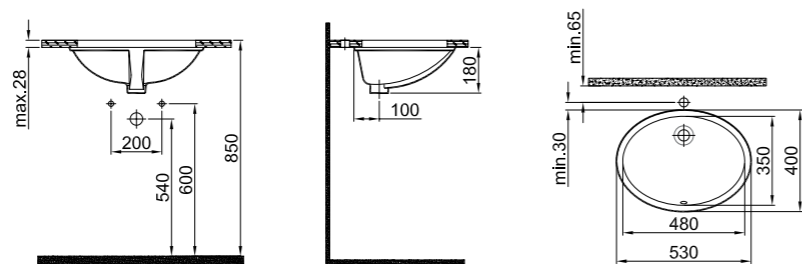

SmartHygiene is offered as standard in all products.