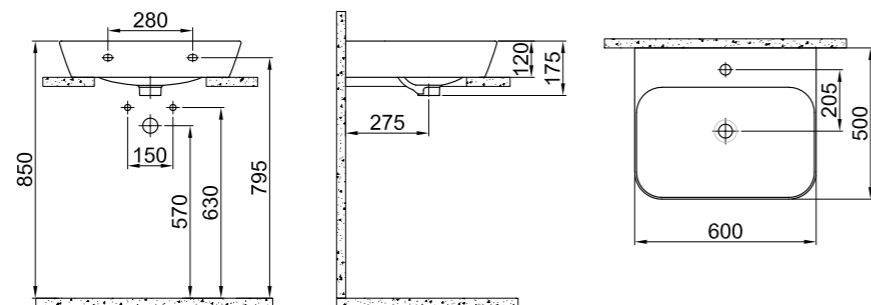

STIL PRO COUNTERTOP WASHBASIN

60x50 cm
With overflow hole
Suitable for wall mount
Novatik waste is not included

COLOR	CODE
White	310200200035