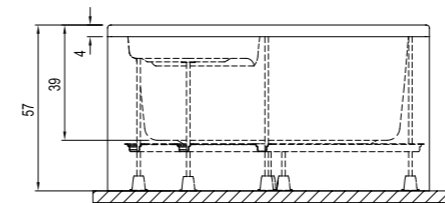

Size cm	Product	Code
130x130 cm	Bathtub (Feet Included)	310201301161
	Bathtub (Feet / Front Panel Included)	310201300257
130x130 cm Hydromassage Function	Comfort Hydromassage Bathtub (Feet / Siphon / Front Panel Included)	310201301166
	Exclusive Hydromassage Bathtub (Feet / Siphon / Front Panel Included)	310201300255
	Elite Hydromassage Bathtub (Feet / Siphon / Front Panel Included)	310201301169
120x120 cm	Bathtub (Feet Included)	310201301147
	Bathtub (Feet / Front Panel Included)	310201300352
120x120 cm Hydromassage Function	Comfort Hydromassage Bathtub (Feet / Siphon / Front Panel Included)	310201301152
	Exclusive Hydromassage Bathtub (Feet / Siphon / Front Panel Included)	310201301154
	Elite Hydromassage Bathtub (Feet / Siphon / Front Panel Included)	310201301156
110x110 cm	Bathtub (Feet Included)	310201301135
	Bathtub (Feet / Front Panel Included)	310201300351
110x110 cm Hydromassage Function	Comfort Hydromassage Bathtub (Feet / Siphon / Front Panel Included)	310201300253
	Exclusive Hydromassage Bathtub (Feet / Siphon / Front Panel Included)	310201301141
	Elite Hydromassage Bathtub (Feet / Siphon / Front Panel Included)	310201300254

Size cm	A	A
110x110	110	115
120x120	120	125
130x130	130	135