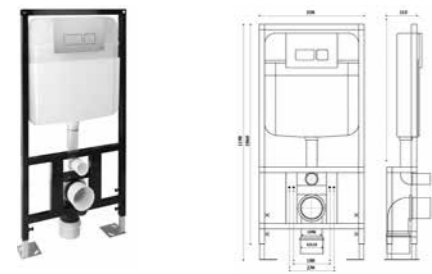

Wall-Front Thin Concealed Cistern
(Floor-and Wall-mount)

410200300050