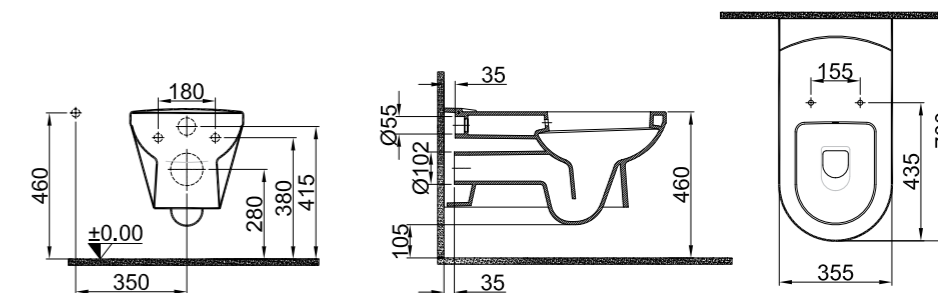

Wall Hung Wc Pan / 70x35,5 cm
310200100299