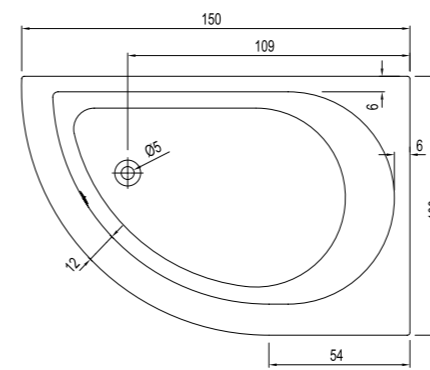

BABEL LEFT ASYMMETRIC

Size cm	Product	Code
150x100 cm	Bathtub	310201301220
	Bathtub (Feet Included)	310201301221
	Bathtub (Feet / Front Panel Included)	310201301238
150x100 cm Hydromassage Function	Comfort Hydromassage Bathtub (Feet / Siphon / Front Panel Included)	310201301231
	Exclusive Hydromassage Bathtub (Feet / Siphon / Front Panel Included)	310201301235
	Elite Hydromassage Bathtub (Feet / Siphon / Front Panel Included)	310201300353

BABEL RIGHT ASYMMETRIC

Size cm	Product	Code
150x100 cm	Bathtub	310201301181
	Bathtub (Feet Included)	310201301182
	Bathtub (Feet / Front Panel Included)	310201300264
150x100 cm Hydromassage Function	Comfort Hydromassage Bathtub (Feet / Siphon / Front Panel Included)	310201301183
	Exclusive Hydromassage Bathtub (Feet / Siphon / Front Panel Included)	310201301188
	Elite Hydromassage Bathtub (Feet / Siphon / Front Panel Included)	310201301190