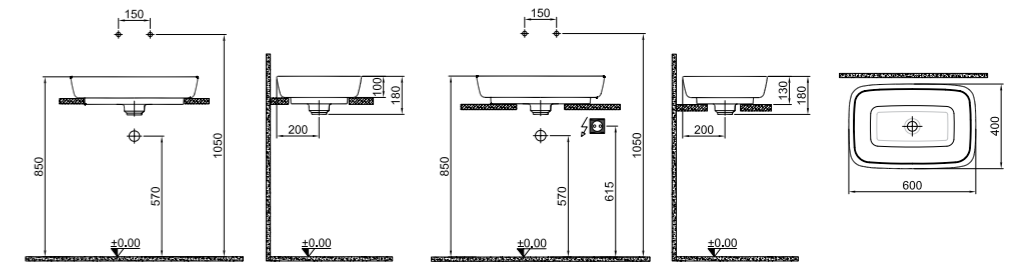

DOVE COUNTERTOP BOWL WASHBASIN

70x40 cm
No faucet hole and no overflow hole
Compatible with wall mounted and high washbasin mixers
Ceramic novatic waste is included

Without Led	White	310200200202
With Led	White	310200200204
Without Led	Matte Black	310200200203
With Led	Matte Black	310200200205