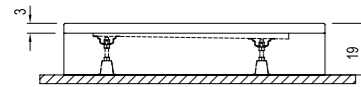

Size cm	Product	Code
100x100 cm	Shower Tray (Feet / Front Panel Included)	310201300775
95x95 cm	Shower Tray (Feet / Front Panel Included)	310201300339
90x90 cm	Shower Tray (Feet / Front Panel Included)	310201300191
80x80 cm	Shower Tray (Feet / Front Panel Included)	310201300335
75x75 cm	Shower Tray (Feet / Front Panel Included)	310201300338
70x70 cm	Shower Tray (Feet / Front Panel Included)	310201300336

19cm

With Side Panels

Size cm	A	B
70x70	70	70
75x75	75	75
80x80	80	80
90x90	90	90
95x95	95	95
100x100	100	100

* The specified height is the distance from the finished floor to the top of the shower tray.