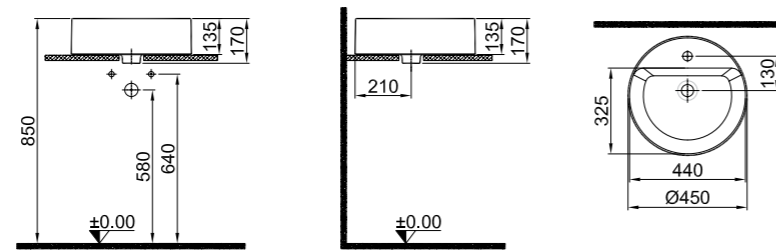

Countertop application

ZERO 2.0 COUNTERTOP BOWL WASHBASIN

NEW PRODUCT

60x40 cm

No faucet hole and no overflow hole
Compatible with wall mounted and high washbasin mixers
Ceramic novatic waste is included

White	310200200384
Black	310200200458
Matte Black	310200200459
Matte Pearl	310200200460
Matte Mink	310200200386
Matte White	310200200461
Matte Anthracite	310200200385

- Without Tap Hole (Vessel)
- No-Overflow Hole
- Compatible with Wall mounted Built-In Faucet
- Compatible with Countertop Faucet
- Ceramic Novatik
- Novatik Included