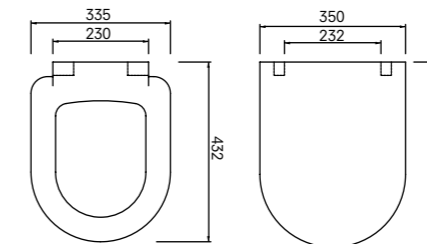

Duroplast Wc Seat& Cover

Slow Closing Seat& Cover

Removable Closet Seat&Cover