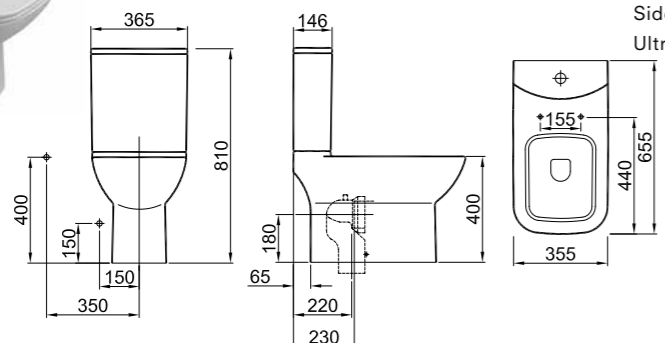

BABEL UNIVERSAL WC PAN SET

65.5x35.5 cm
Bidet inlet with universal application
3/6 lt function

Cistern
Bottom entry WC inlet, top control

PRODUCT	COLOR	CODE
With Cleaning Pipe		
Wc Pan	White	310200100017
Without Cleaning Pipe		
Wc Pan	White	310200100018
Cistern	White	310200400106
Side Inlet Cistern	White	310200400107
Ultra Slim SmartSeat&Cover	White	310200700038

SmarterHygiene is offered as standard in all products.