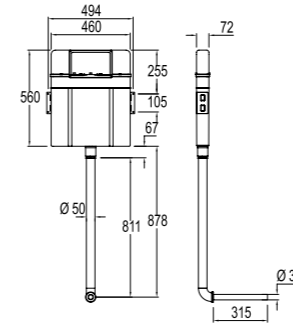

DESCRIPTION

CODE

* 3/6 Liters Flushing Volume 310200500022

Compatible to use with squat WC pans
Suitable for in-wall application (sheetrock)
Two different flush volumes available
7.2 cm product thickness
Clean water inlet elbow for squat WC pan included
Isolation on the body against condensation (a.k.a. sweating).
Top water inlet

* 3/6 Liters Flushing Volume 310200500017