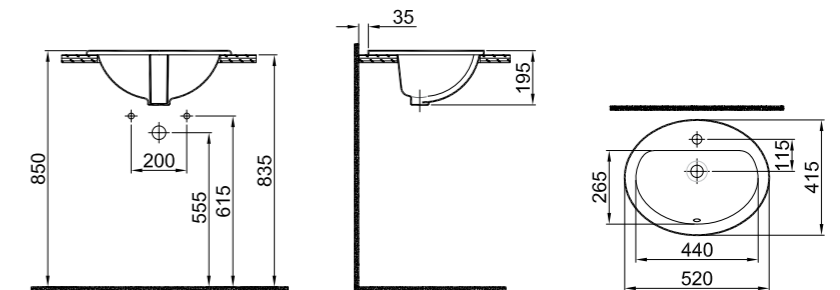

OPTIMUM COUNTERTOP BUILT-IN WASHBASIN

52x41.5 cm
With overflow hole
Novatik waste is not included

White 310200200092