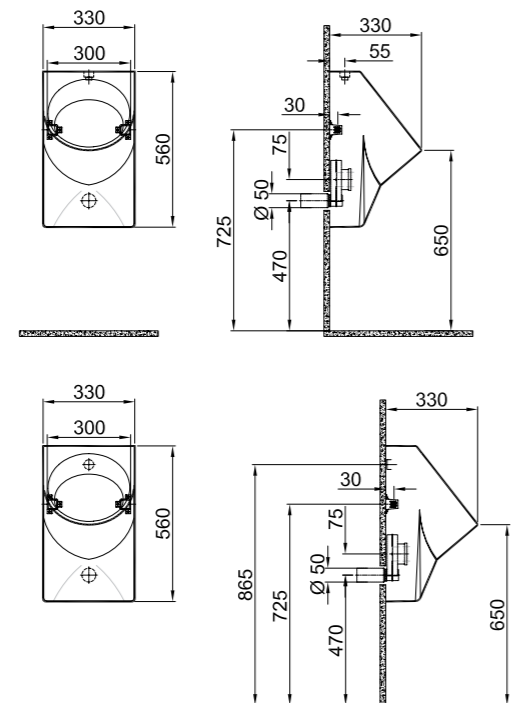

ETERNAL URINAL

56x33 cm

Concealed outlet back
1 L AquaSmart function
(Must be used with Compact flush system)

PRODUCT	COLOR	CODE
Water Inlet Top	White	310200300020
Water Inlet Back	White	310200300021