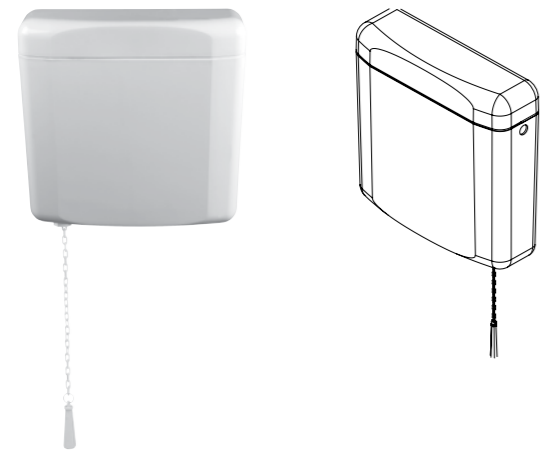

Wall-Hung Plastic Cistern

410200600002

CISTERN MECHANISMS

410200700044

FLUSH SYSTEMS

CODE

TRENDY

410201000004

COMPACT

Compact Photocell Built-in Urinal
Flush System (Battery-operated / Electric)

410201000008

COMPACT

Compact Surface-Mounted with Automatic Sensor (Photocell)
Urinal Flush System (Battery-operated)

410201000007