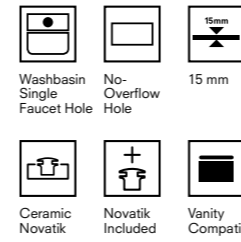

WASHBASIN BATHROOM FURNITURE

Idea 2.0 Shelf Washbasin / 80x45 cm
310200200321

COLOR CODE

SPIRIT SHELF WASHBASIN

120x48 cm
Central faucet hole, no overflow hole
15 mm thin stripe
Ceramic novatik waste is included
Furniture mounted with seat

White	310200200193
Matte White	310200200194

SPIRIT SHELF WASHBASIN

80x48 cm
Central faucet hole, no overflow hole
15 mm thin stripe
Suitable for wall mount
Ceramic novatik waste is included
Furniture mounted with seat

White	310200200191
Matte White	310200200192

SPIRIT SHELF WASHBASIN

48x48 cm
Central faucet hole, no overflow hole
15 mm thin stripe
Suitable for wall mount
Ceramic novatik waste is included
Furniture mounted with seat

White	310200200184
Matte White	310200200185
Matte Black	310200200186
Matte Pearl	310200200187
Matte Anthracite	310200200188
Matte Mink	310200200189

SmArHygiene is offered as standard in all products.