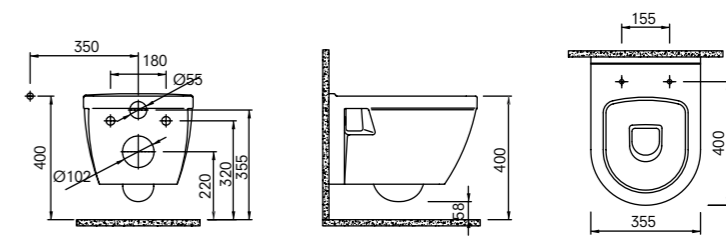

48 CM WALL HUNG WC PAN

**48x35.5 cm**

Built-in cleaning pipe inlet
Saves space (d = 48 cm)
3/6 lt function

With Cleaning Pipe

White 310200100071

Without Cleaning Pipe

White 310200100076

IDEA 2.0