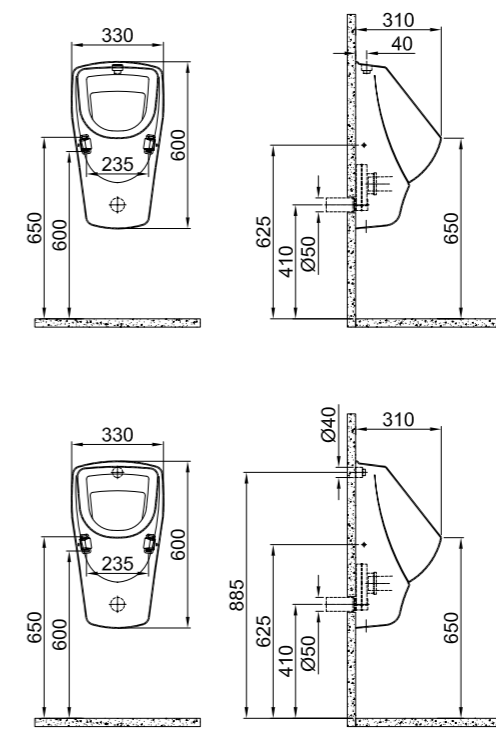

OPTIMUM URINAL

60x33 cm

Concealed outlet back

PRODUCT	COLOR	CODE
Water Inlet Top	White	310200300009
Water Inlet Back	White	310200300011