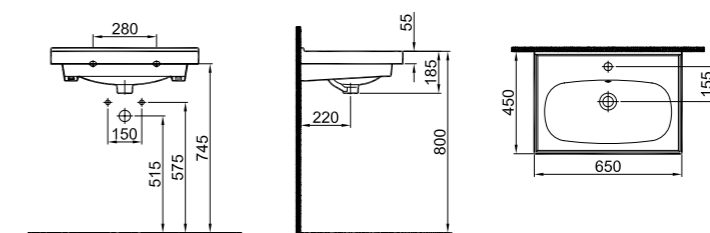

BASICS

Shelf Washbasin / 100x45 cm
310200200077

COLOR CODE

SHELF WASHBASIN

100x45 cm
With overflow hole
Suitable for wall mount
Novatik waste is not included
Furniture mounted with seat

White 310200200077

SHELF WASHBASIN

80x45cm
With overflow hole
Suitable for wall mount
Novatik waste is not included
Furniture mounted with seat

White 310200200076

SHELF WASHBASIN

65x45 cm
With overflow hole
Suitable for wall mount
Novatik waste is not included
Furniture mounted with seat

White 310200200075