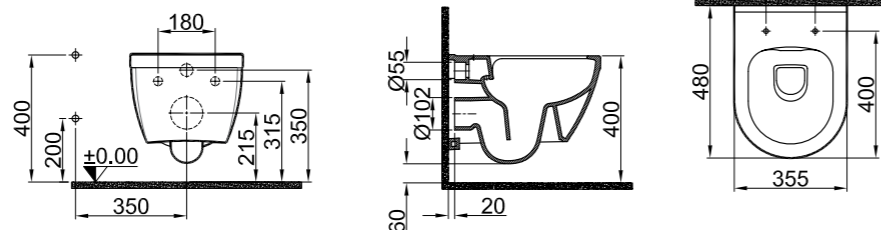

With Cleaning Pipe	
White	310200100220
Without Cleaning Pipe	
White	310200100246

WALL HUNG WC PAN

52x35.5 cm
Built-in cleaning pipe inlet
3/6 lt function