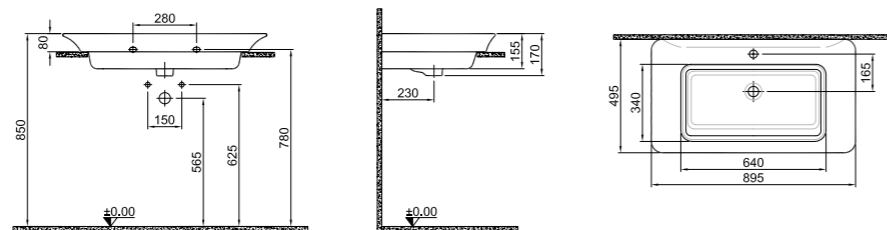

ZEUS SHELF WASHBASIN

90x50 cm
With overflow hole
Suitable for wall mount
Novatik waste is not included
Furniture mounted with seat

Single Tap Hole	White	310200200214